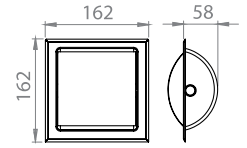

KAĞITLIK VE HAVLULUKLAR PAPER AND TOWEL DISPENSERS