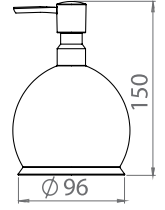

DIŞ FIRÇALIK
TOOTH BRUSH HOLDER