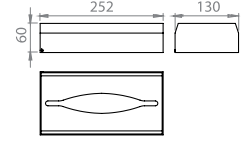

TEKLİ SIVA ALTI WC KAĞITLIK TOILET ROLL HOLDER