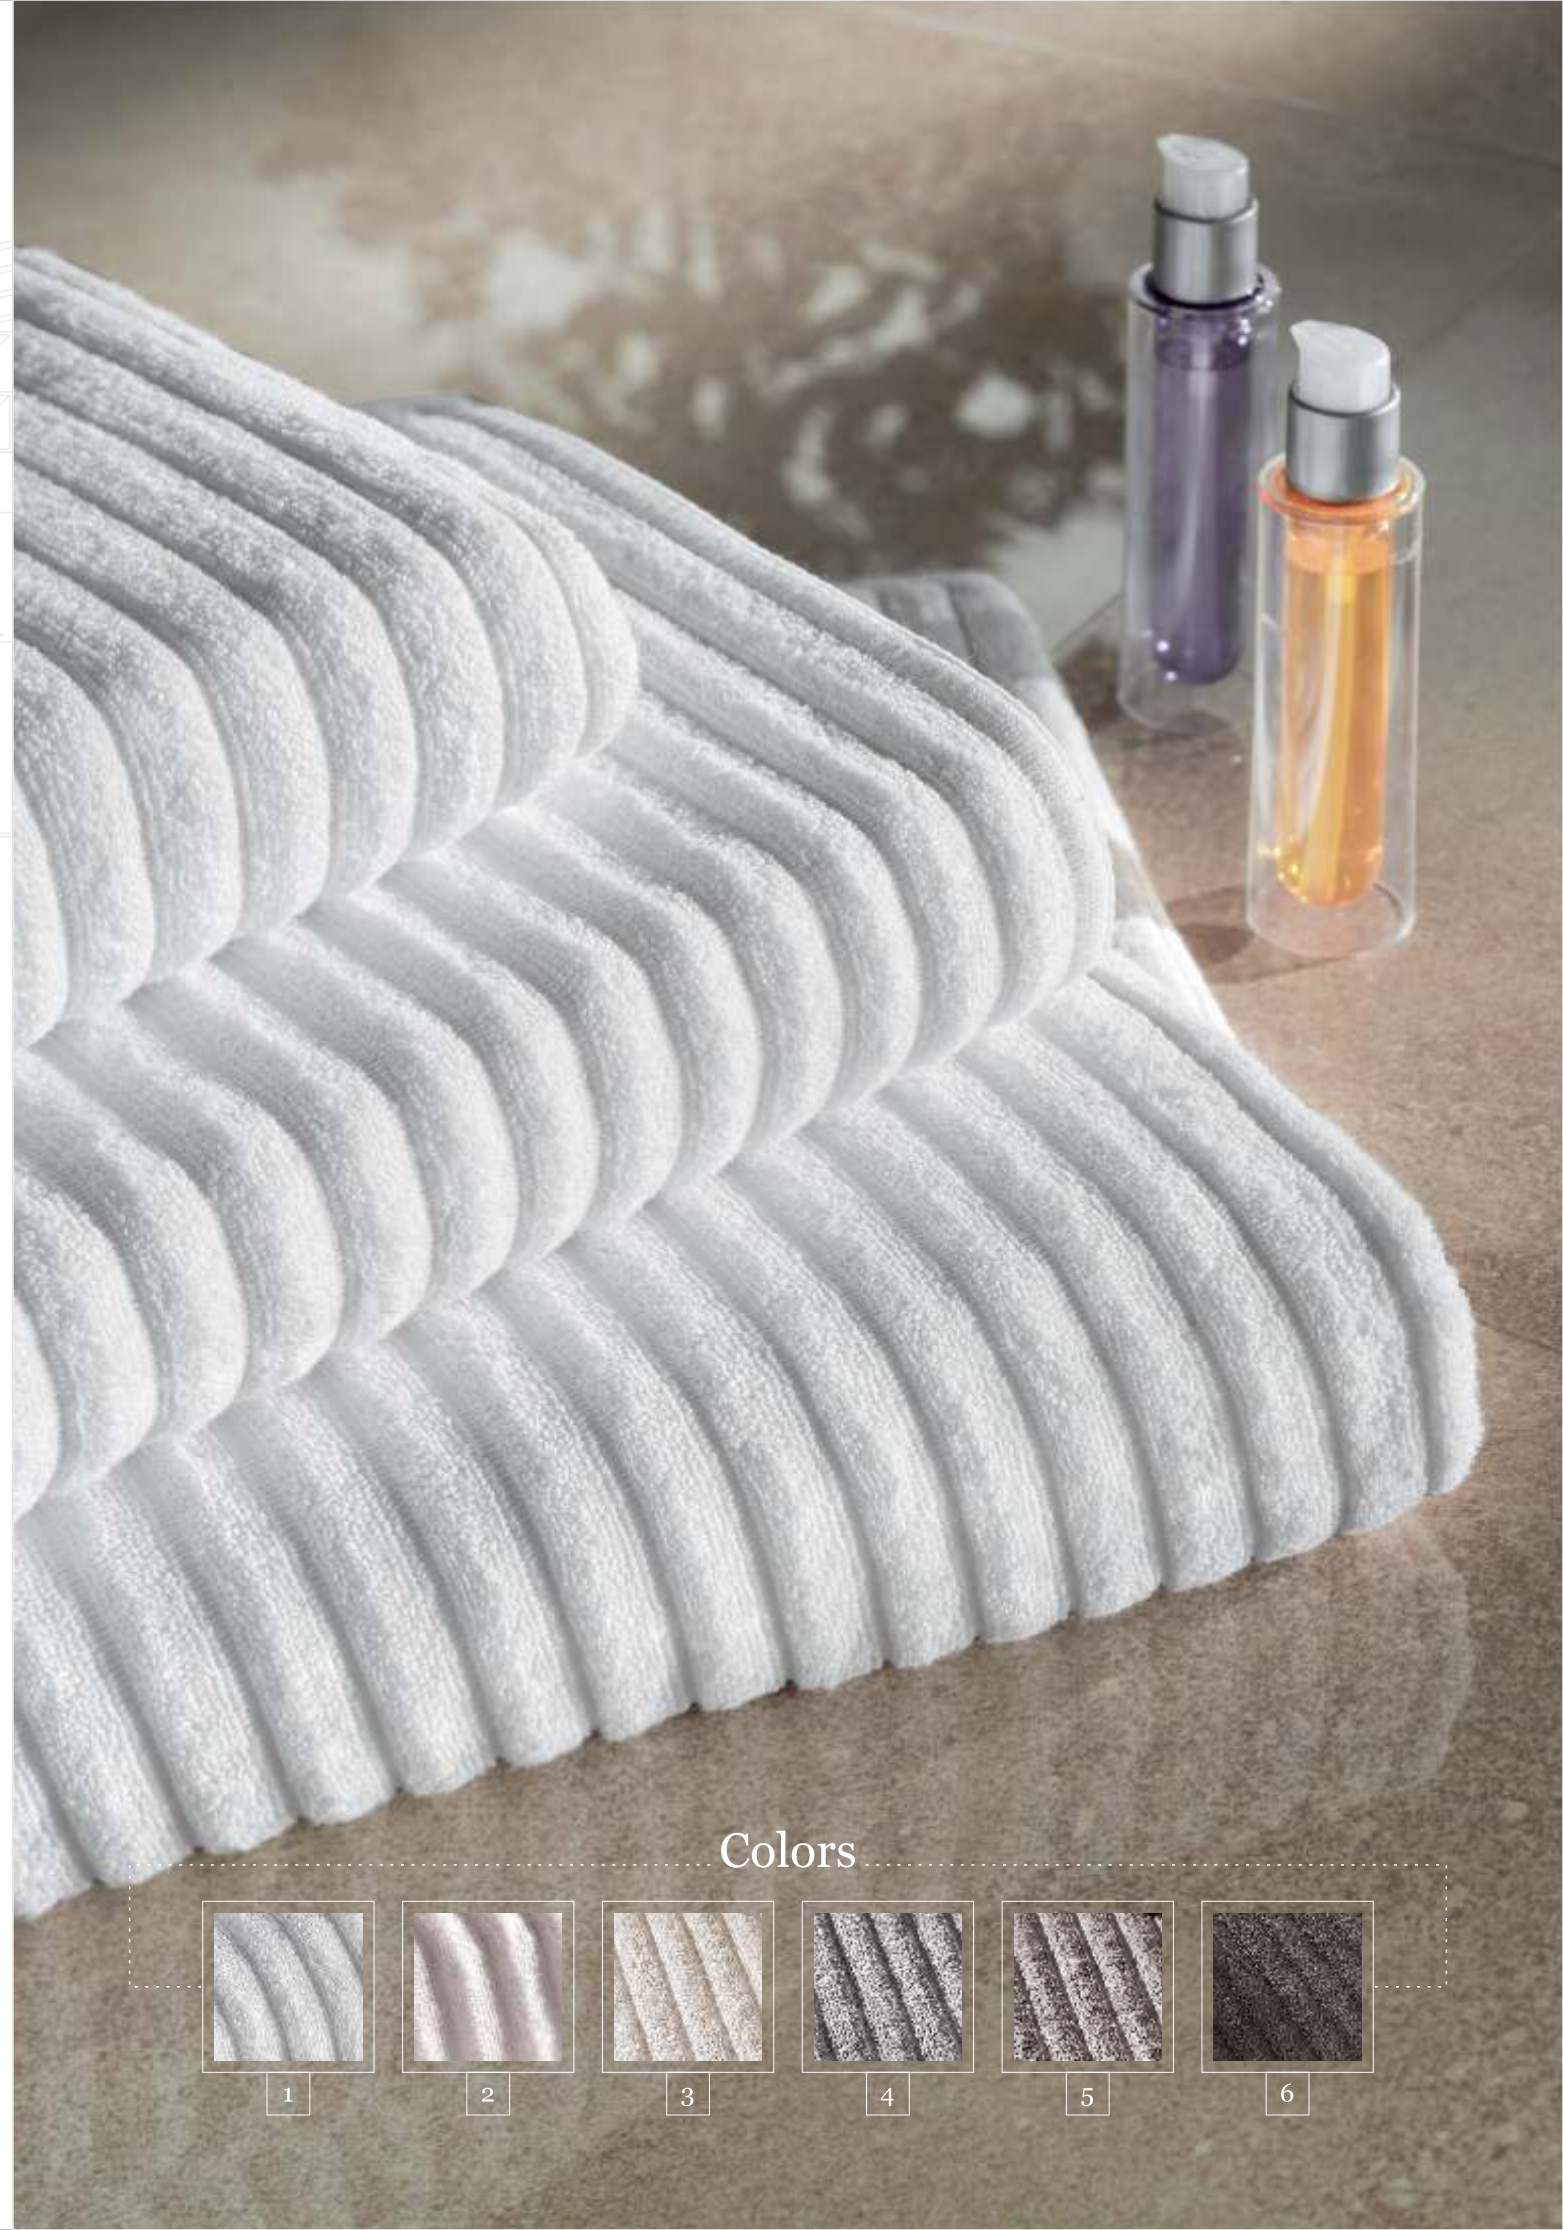

Towels

100% Cotton
20/2 ring fiber (double yarn)
Optical white
Double stitching
Maximum water absorbing

Colors

1

2

3

4

5