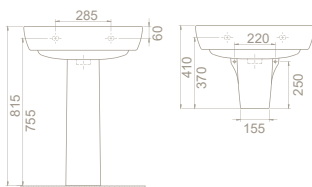

Fixing **Not included**
Bowl **Center**
Installation **Pedestal/Wall Hang**
please remove "-U"
to cancel the faucet hole

Features

	18	14	12	10
	21x62x54	20x57x48	21x52x44	20x46x39
	40"HC Cont. : 44 105x120x250	40"HC Cont. : 50 100x120x251	40"HC Cont. : 64 114x114x252	40"HC Cont. : 72 108x108x245
	Truck : 44 105x120x250	Truck : 50 100x120x251	Truck : 64 114x114x252	Truck : 72 108x108x245