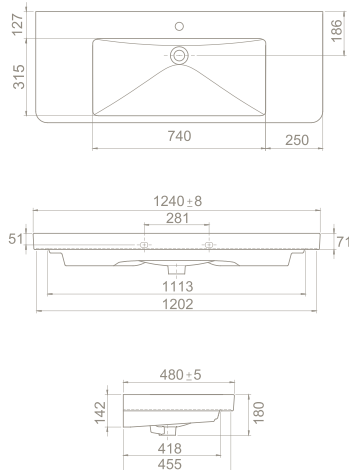

PRODUCTS

NEW 124x48 cm
035900-u
Basin, Noura

Features

Fixing **Not included**
Bowl **Center**
Installation **Vanity Basins/Wall Hang**
please remove "-U"
to cancel the faucet hole

NEW 94x48 cm
035700-u
Basin, Noura

Fixing **Not included**
Bowl **Center**
Installation **Vanity Basins/Wall Hang**
please remove "-U"
to cancel the faucet hole

NEW 64x48 cm
035500-u
Basin, Noura

Fixing **Not included**
Bowl **Center**
Installation **Vanity Basins/Wall Hang**
please remove "-U"
to cancel the faucet hole

60x48 cm
007700-u
Basin, Noura

Fixing **Not included**
Bowl **Center**
Installation **Pedestal/Wall Hang**
please remove "-U"
to cancel the faucet hole

	117,8x43,3	87,6x45	57,8x43,2	
	30	20	15	19
				21x62x54
				40"HC Cont. : 44 105x120x250
				Truck : 44 105x120x250