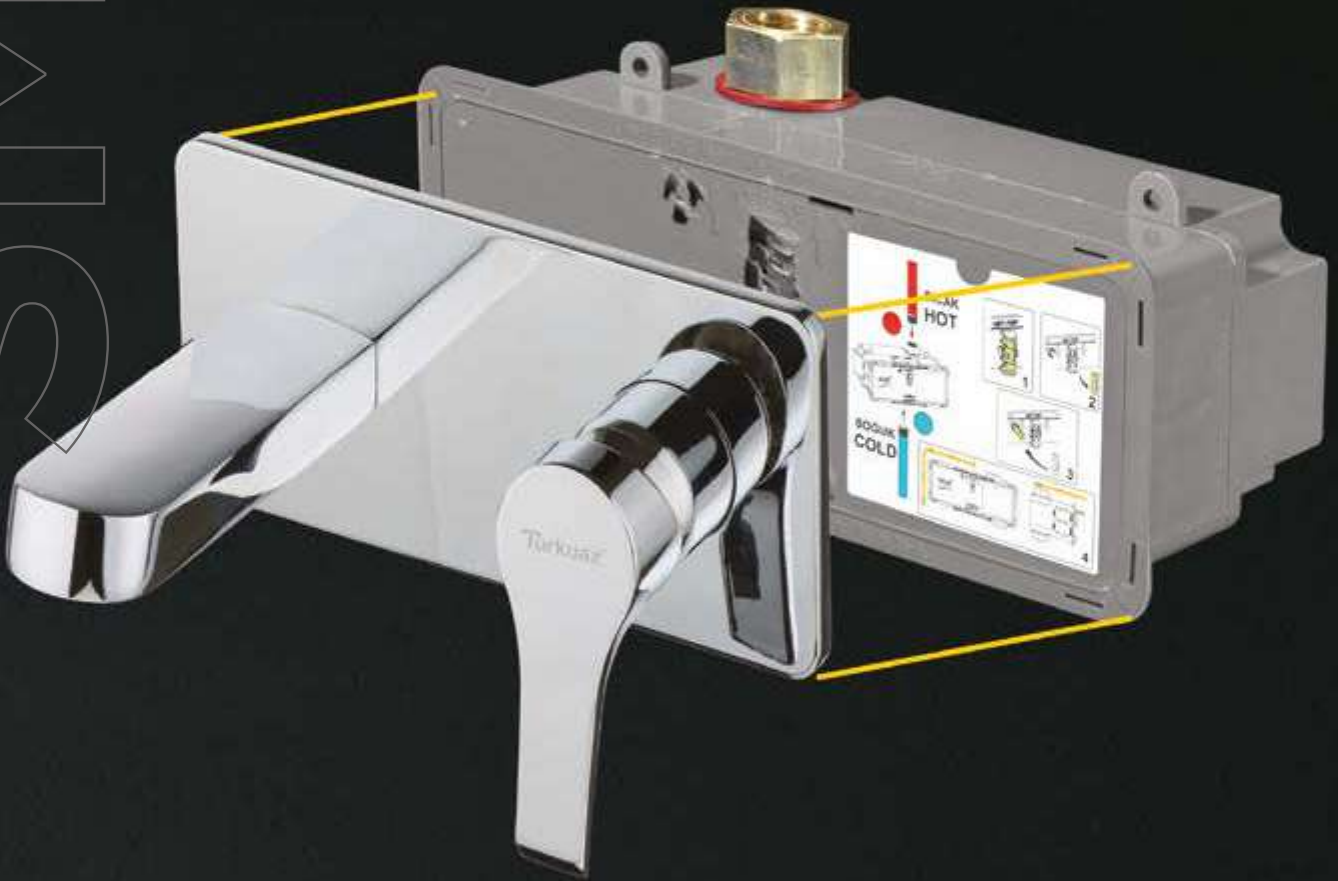

Bidet Mixer,
Chrome

Pieces in Box 8

MEMBER

Turkuaz[®]
SERAMİK

SMART BOX

Smartbox Built-In series presents more elegant and modern looking faucets for Washbasin, Shower and bathroom products. It is a perfect solution for saving from time and labour cost.