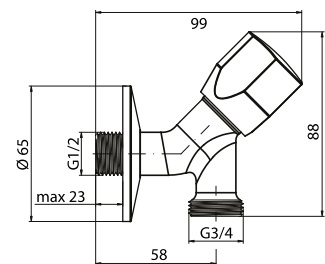

Angel Valve for Washing Machine & Dishwasher

9SV0070000

Operating pressure min. 0,5 bar, max. 10 bar

Recommended, 3-5 bar