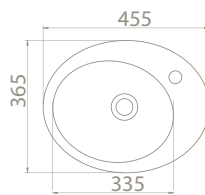

58x48 cm

073600-u
Over Counter Basin, Peri

Features

Installation
Over Counter Basin

please remove "-U"
to cancel the faucet hole

45x36 cm

073500-u
Over Counter Basin, Peri

Installation
Over Counter Basin

please remove "-U"
to cancel the faucet hole

	12	9
	50x58x18	39x47x19
	40"HC Cont. : 52 110x110x248	40"HC Cont. : 87 114x114x248
	Truck : 52 110x110x248	Truck : 87 114x114x248