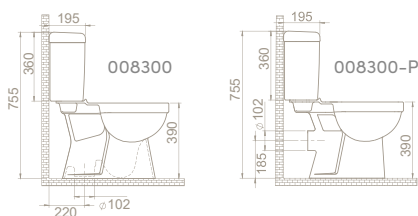

008300-pw

Cistern, Ova
009300

Features

- Bidet *Without / With*
- Installation *Easy Fixation*
- Flushing *3 - 6 L*
- Fixing *included*
- *please remove "-W" for bidet hole*

33

37x86x42

40"HC Cont. : 15
85x110x247

Truck : 15
85x110x247