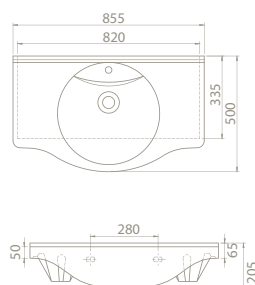

75x50 cm

066400-u
Basin, Nil

Features

Installation
Vanity / Wall hang Basin

*please remove "-U"
to cancel the faucet hole*

Installation
Vanity / Wall hang Basin

*please remove "-U"
to cancel the faucet hole*

Installation
Vanity / Wall hang Basin

*please remove "-U"
to cancel the faucet hole*

Installation
Vanity / Wall hang Basin

*please remove "-U"
to cancel the faucet hole*

	101x33	91x33	81,4x33	71x33
	23	21	20	18
	22x106x53	22x98x54	22x87x53	21x77x55
	40"HC Cont. : 22 110x110x246	40"HC Cont. : 22 100x120x250	40"HC Cont. : 22 93x110x248	40"HC Cont. : 26 80x120x252
	Truck : 22 110x110x246	Truck : 22 100x120x250	Truck : 22 93x110x248	Truck : 26 80x120x252