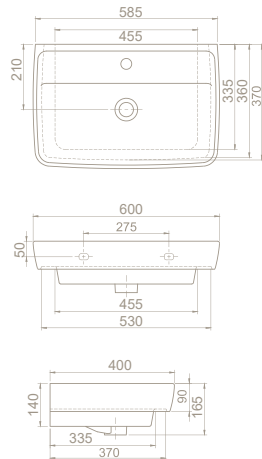

15

19x61x45

40"HC Cont. : 54
100x120x255

Truck : 54
100x120x255