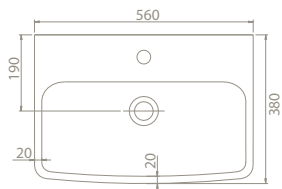

Features

Installation

**Vanity / Wall hang Basin/
Over Counter Basin**

*please remove "-U"
to cancel the faucet hole*

49,5x34,5

14

18x57x42

40"HC Cont. : 64
110x110x242

Truck : 72
110x110x266