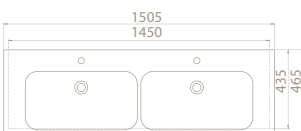

100x47 cm

080300-u
Basin, Pinto

Features

Installation
Vanity / Wall hang Basin

*please remove "-U"
to cancel the faucet hole*

Colours

- 080900-97
  white matte
- 080908-97
  cappuccino matte
- 080909-97
  antracite matte

Installation
Vanity / Wall hang Basin

*please remove "-U"
to cancel the faucet hole*

Installation
Vanity / Wall hang Basin

*please remove "-U"
to cancel the faucet hole*

Installation
Vanity / Wall hang Basin

*please remove "-U"
to cancel the faucet hole*

080700-97

080708-97

080709-97

080500-97

080508-97

080509-97

080300-97

080308-97

080309-97

	144x43	114x43	94,5x43	94,5x43
	38	30	24	24
	19x156x54	18x126x55	19x102x54	18x101x51
	40"HC Cont. : 12 112x156x122	40"HC Cont. : 12 108x128x123	40"HC Cont. : 26 100x120x248	40"HC Cont. : 32 105x120x251
	Truck : 12 112x156x122	Truck : 12 108x128x123	Truck : 26 100x120x248	Truck : 32 105x120x251