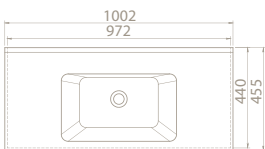

Features

Installation
Vanity / Wall hang Basin

please remove "-U"
to cancel the faucet hole

Installation
Vanity / Wall hang Basin

please remove "-U"
to cancel the faucet hole

Installation
Vanity / Wall hang Basin

please remove "-U"
to cancel the faucet hole

Installation
Vanity / Wall hang Basin

please remove "-U"
to cancel the faucet hole

	97x43,5	82x43,5	72,5x43,5	62x43
	21	19	16	14
	21x103x52	19x88x50	18x77x49	18x67x49
	40"HC Cont. : 26 105x120x242	40"HC Cont. : 28 93x110x252	40"HC Cont. : 36 114x114x244	40"HC Cont. : 46 100x120x244
	Truck : 28 105x120x263	Truck : 28 93x110x252	Truck : 40 114x114x256	Truck : 50 100x120x256