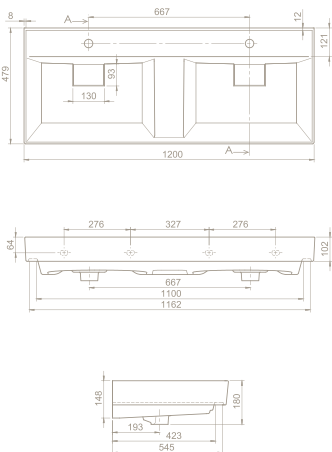

PRODUCTS

120x48 cm

037700-u
Basin, Sharp

Ceramic Cap

Installation
Vanity / Wall hang Basin

please remove "-U"
to cancel the faucet hole

Features

Colours

- 037700-97
  white matte
- 037708-97
  cappuccino matte
- 037709-97
  antracite matte

100x48 cm

037600-u
Basin, Sharp

Ceramic Cap

Installation
Vanity / Wall hang Basin

please remove "-U"
to cancel the faucet hole

037600-97

037608-97

037609-97

100x48 cm

037500-u
Basin, Sharp

Ceramic Cap

Installation
Vanity / Wall hang Basin

please remove "-U"
to cancel the faucet hole

037500-97

037508-97

037509-97

80x48 cm

037300-u
Basin, Sharp

Ceramic Cap

Installation
Vanity / Wall hang Basin

please remove "-U"
to cancel the faucet hole

037300-97

037308-97

037309-97

	115x45	95x45	95x45	75x45
	33	29	29	22
	20x122x52	20x102x52	21x102x53	20x81x52
	40"HC Cont. : 24 120x120x222	40"HC Cont. : 26 100x120x242	40"HC Cont. : 26 105x120x246	40"HC Cont. : 26 83x120x241
	Truck : 24 120x120x22	Truck : 28 100x120x262	Truck : 28 105x120x267	Truck : 28 83x120x261