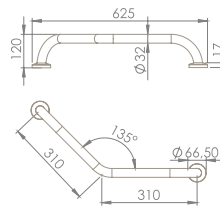

Angled Grab Bar
9AD0310030

This serie of closet and Basin is designed for disabled for their easy use and comfort in their bathroom.