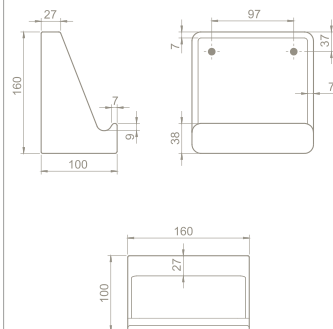

Paper Holder

15 cm

010200
Defne

Soap Dish

16 cm

010000
Defne

Soap Dish

22 cm

010300
Defne

Features

Installation **Hidden Fixation**

Fixing **included**

Shape **Square**

- consists plastic roller

Colours

- 010200-97 white matte
- 010208-97 cappuccino matte
- 010209-97 anthracite matte

Special Packing

3

38x62x15

40"HC Cont. : 280
100x120x117

Truck : 280
100x120x117

2

41x41x18

40"HC Cont. : 448
100x100x105

Truck : 448
100x100x105

1

38x46x13

40"HC Cont. : 576
100x100x128

Truck : 576
114x114x263