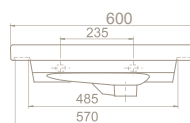

60x30 cm

033000-u
Basin, Noura

Fixing **Not included**

Bowl **Left**

Installation **Vanity Basins/
Wall Hang**

*please remove "-U"
to cancel the faucet hole*

033000-97

033008-97

033009-97

	74,5x35	54x27
	16	10
	19x82x42	18x62x32
	40"HC Cont. : 32 83x120x243	40"HC Cont. : 72 100x120x242
	Truck : 36 83x120x266	Truck : 76 100x120x256