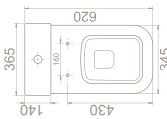

45	40
	38x79x43	38x79x43
	40"HC Cont. : 20 114x114x229	40"HC Cont. : 20 114x114x227
	Truck : 20 114x114x229	Truck : 20 114x114x227

Straight Pan Connector (30cm)
160000 000 31