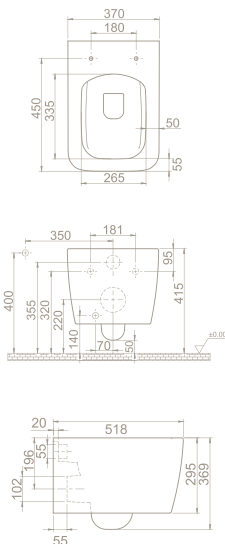

ibiza

Rimless Wall Hang Toilet

Wall Hang Toilet ibiza
Rimless With Integrated
Bidet Faucet

121x51cm - Double Bowl

121x51cm

101x51cm

91x51cm

81x51cm