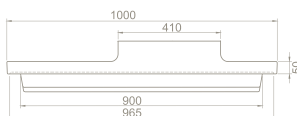

* Right - Bowl

65x32x20,5 cm

043700-u
Basin, Harmony

Installation
Vanity / Wall hang Basin

please remove "-U"
to cancel the faucet hole

* Left - Bowl

anova

Washbasins of the Anova Set were designed particularly for those who enjoy spending time in the bathroom.