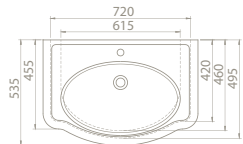

60x54 cm

030200-u
Basin, 1837

Pedestal

006100
Basin, 1837

Features

Installation
Vanity / Wall hang Basin

please remove "-U"
to cancel the faucet hole

Installation
Vanity / Wall hang Basin

please remove "-U"
to cancel the faucet hole

Installation
Vanity / Wall hang Basin

please remove "-U"
to cancel the faucet hole

	90x49,5	71x49,5	51x49,5	
	29	25	19	10
	31x101x58	29x82x58	30x61x58	20x70x27
	40"HC Cont. : 16 100x120x244	40"HC Cont. : 16 83x120x246	40"HC Cont. : 32 120x120x246	40"HC Cont. : 32 110x110x122
	Truck : 16 100x120x244	Truck : 16 83x120x246	Truck : 32 120x120x246	Truck : 32 110x110x122