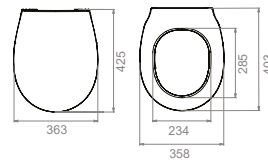

Fixing **included**
Hidden **fixation**

Ova Sliding Hinge, Soft Close, Seat Cover

9SC1343001

Features

- PP
- Easy Take Off
- Plastic Hinges

6

21x28x29

40"HC Cont. : 160
114x114x242