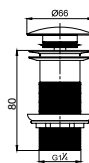

Circle Pop-up Waste for Washbasin

9SB001M011