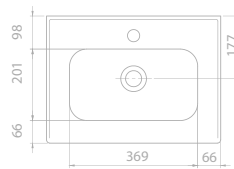

50x36 cm

041900-u
Basin, Blue

Installation
Vanity / Wall hang Basin

*please remove "-U"
to cancel the faucet hole*

- 041900-97
- 041908-97
- 041909-97

	52x43	42,6x32,6
	14	9
	21x63x53	20x53x40
	40"HC Cont. : 43 105x120x246	40"HC Cont. : 64 114x114x234
	Truck : 43 105x120x246	Truck : 72 114x114x254