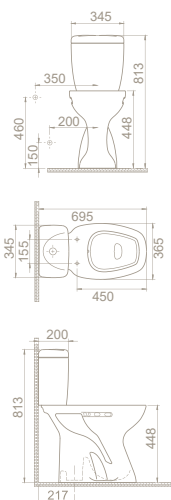

Features

- **3/8" Brass Connection**
- **Delayed Fill Valve**
- **Water pressure range:**
  0,3-10 bar
- **Certifications**
  UPC