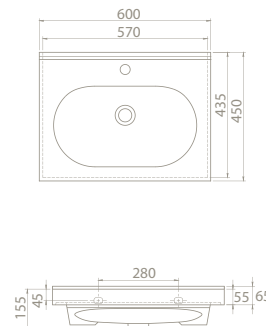

100x45 cm

069200-u
Basin, City

Features

Fixing **Not included**

Bowl **Center**

Installation **Vanity/Wall Hang**

please remove "-U" to cancel the faucet hole

Colours

- **069200-97**
  white matte
- **069208-97**
  cappuccino matte
- **069209-97**
  anthracite matte

80x45 cm

069100-u
Basin, City

Fixing **Not included**

Bowl **Center**

Installation **Vanity/Wall Hang**

please remove "-U" to cancel the faucet hole

069100-97

069108-97

069109-97

60x45 cm

069000-u
Basin, City

Fixing **Not included**

Bowl **Center**

Installation **Vanity/Wall Hang**

please remove "-U" to cancel the faucet hole

069000-97

069008-97

069009-97

	96x42,5	76,5x42,7	56,5x42,7
	22	18	13
	18x102x48	19x82x49	19x62x49
	40"HC Cont. : 32 105x120x239	40"HC Cont. : 28 83x120x247	40"HC Cont. : 72 83x120x247
	Truck : 35 105x120x251	Truck : 30 83x120x259	Truck : 76 100x120x259