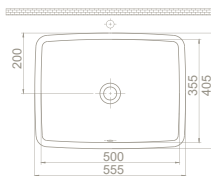

55x40 cm

070400

Under Counter Basin, City

Features

Installation

Under Counter Basin

9

43x56x9

40"HC Cont. : 80
100x100x195

Truck : 80
100x100x195