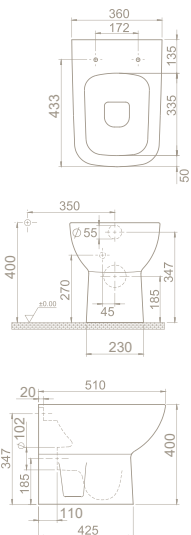

Features

Standard System
Bidet **Without / With**
Installation **Easy Fixation**
Flushing **3 - 6 L**
Shape **Soft**
Fixing **included**
please remove "-W"
for bidet hole

Bidet **Top Hole/ With**
Installation **Easy Fixation**
Fixing **included**
Concealed **Flexy Hole Connection**

25	23
38x53x42	38x53x42
40"HC Cont. : 30 114x114x256	40"HC Cont. : 30 114x114x224
Truck : 30 114x114x256	Truck : 36 114x114x266