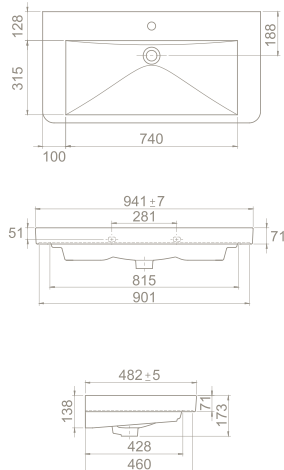

PRODUCTS

NEW 124x48 cm
035900-u
Basin, Noura

Features

Fixing **Not included**
Bowl **Center**
Installation **Vanity Basins/Wall Hang**
please remove "-U"
to cancel the faucet hole

NEW 94x48 cm
035700-u
Basin, Noura

Fixing **Not included**
Bowl **Center**
Installation **Vanity Basins/Wall Hang**
please remove "-U"
to cancel the faucet hole

NEW 64x48 cm
035500-u
Basin, Noura

Fixing **Not included**
Bowl **Center**
Installation **Vanity Basins/Wall Hang**
please remove "-U"
to cancel the faucet hole

60x48 cm
007700-u
Basin, Noura

Fixing **Not included**
Bowl **Center**
Installation **Pedestal/Wall Hang**
please remove "-U"
to cancel the faucet hole

	117,8x43,3	87,6x45	57,8x43,2	
	30	20	15	19
				21x62x54
				40"HC Cont. : 44 105x120x250
				Truck : 44 105x120x250