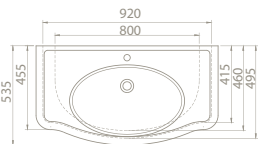

60x54 cm

030200-u
Basin, 1837

Pedestal

006100
Basin, 1837

Features

Installation
Vanity / Wall hang Basin

please remove "-U"
to cancel the faucet hole

Installation
Vanity / Wall hang Basin

please remove "-U"
to cancel the faucet hole

Installation
Vanity / Wall hang Basin

please remove "-U"
to cancel the faucet hole

	90x49,5	71x49,5	51x49,5	
	29	25	19	10
	31x101x58	29x82x58	30x61x58	20x70x27
	40"HC Cont. : 16 100x120x244	40"HC Cont. : 16 83x120x246	40"HC Cont. : 32 120x120x246	40"HC Cont. : 32 110x110x122
	Truck : 16 100x120x244	Truck : 16 83x120x246	Truck : 32 120x120x246	Truck : 32 110x110x122