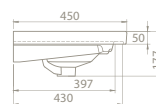

Features

Installation
Vanity / Wall hang Basin

*please remove "U"
to cancel the faucet hole*

Colours

- **031400-97**
  white matte
- **031408-97**
  cappuccino matte
- **031409-97**
  anthracite matte

Installation
Vanity / Wall hang Basin

*please remove "U"
to cancel the faucet hole*

Installation
Vanity / Wall hang Basin

*please remove "U"
to cancel the faucet hole*

Installation
Vanity / Wall hang Basin

*please remove "U"
to cancel the faucet hole*

031300-97

031308-97

031309-97

031200-97

031208-97

031209-97

031100-97

031108-97

031109-97

	94x42	84,7x42,2	76,2x42,5	65,5x42,5
	22	20	18	17
	19x101x49	20x92x49	19x81x49	20x72x50
	40"HC Cont. : 28 100x120x246	40"HC Cont. : 28 100x110x249	40"HC Cont. : 28 83x120x248	40"HC Cont. : 36 110x110x253
	Truck : 30 100x120x256	Truck : 30 100x110x259	Truck : 30 83x120x259	Truck : 40 110x110x264