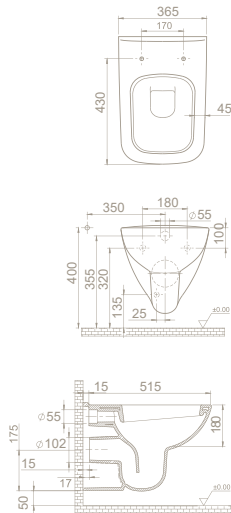

Standard System
Bidet *Without / With*
Installation *Easy Fixation*
Flushing **3 - 6 L**
Shape *Soft*
Fixing **Not Included**
please remove "-W"
for bidet hole

17

38x54x39

40"HC Cont. : 30
114x114x244

Truck : 30
114x114x244