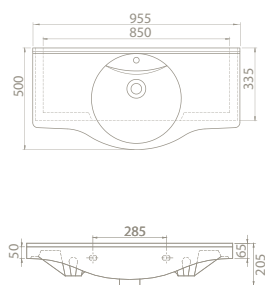

75x50 cm

066400-u
Basin, Nil

Features

Installation
Vanity / Wall hang Basin

*please remove "-U"
to cancel the faucet hole*

Installation
Vanity / Wall hang Basin

*please remove "-U"
to cancel the faucet hole*

Installation
Vanity / Wall hang Basin

*please remove "-U"
to cancel the faucet hole*

Installation
Vanity / Wall hang Basin

*please remove "-U"
to cancel the faucet hole*

	101x33	91x33	81,4x33	71x33
	23	21	20	18
	22x106x53	22x98x54	22x87x53	21x77x55
	40"HC Cont. : 22 110x110x246	40"HC Cont. : 22 100x120x250	40"HC Cont. : 22 93x110x248	40"HC Cont. : 26 80x120x252
	Truck : 22 110x110x246	Truck : 22 100x120x250	Truck : 22 93x110x248	Truck : 26 80x120x252