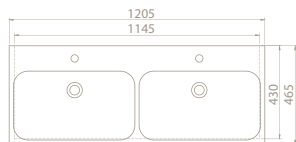

100x47 cm

080300-u
Basin, Pinto

Features

Installation
Vanity / Wall hang Basin

*please remove "-U"
to cancel the faucet hole*

Colours

- 080900-97
  white matte
- 080908-97
  cappuccino matte
- 080909-97
  antracite matte

Installation
Vanity / Wall hang Basin

*please remove "-U"
to cancel the faucet hole*

Installation
Vanity / Wall hang Basin

*please remove "-U"
to cancel the faucet hole*

Installation
Vanity / Wall hang Basin

*please remove "-U"
to cancel the faucet hole*

080700-97

080708-97

080709-97

080500-97

080508-97

080509-97

080300-97

080308-97

080309-97

	144x43	114x43	94,5x43	94,5x43
	38	30	24	24
	19x156x54	18x126x55	19x102x54	18x101x51
	40"HC Cont. : 12 112x156x122	40"HC Cont. : 12 108x128x123	40"HC Cont. : 26 100x120x248	40"HC Cont. : 32 105x120x251
	Truck : 12 112x156x122	Truck : 12 108x128x123	Truck : 26 100x120x248	Truck : 32 105x120x251