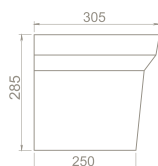

Half Pedestal,
Cubic

016000
Pedestal, Bella

	14		7
	19x74x50		31x32x31
	40"HC Cont. : 36 114x114x253		40"HC Cont. : 72 92x96x262
	Truck : 36 114x114x253		Truck : 72 92x96x262