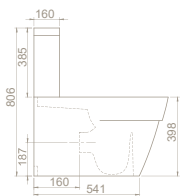

Colours

- 008000-w-97
  white matte
- 008008-w-97
  cappuccino matte
- 008009-w-97
  anthracite matte

	37	23
	43x84x44	38x53x37
	40"HC Cont. : 10 85x85x234	40"HC Cont. : 30 114x114x234
	Truck : 10 85x85x234	Truck : 30 114x114x234

Wall Hang Toilet,
Mona
018000-w

Standard System
Bidet **Without / With**
Installation **Easy Fixation**
Flushing **3 - 6 L**
Shape **Square**
Fixing **Not Included**
please remove "-W"
for bidet hole

- 018000-w-97
- 018008-w-97
- 018009-w-97