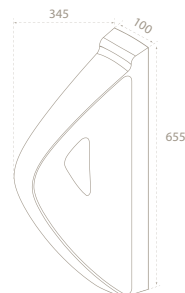

2 Urinal
005800-p
Horizontal inlet
Horizontal outlet

3 Urinal
005800-u
Vertical inlet
Vertical outlet

4 Urinal
005800-pu
Vertical inlet
Horizontal outlet

| | |
|---------------------------------|---------------------------------|
| 11 | 8 |
| 34x57x28 | 14x68x38 |
| 40"HC Cont. : 24 100x120x124 | 40"HC Cont. : 72 108x108x239 |
| Truck : 24 100x120x124 | Truck : 72 108x108x239 |