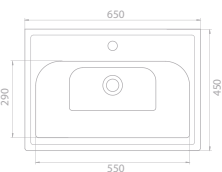

Features

Installation
Vanity / Wall hang Basin

please remove "-U"
to cancel the faucet hole

Colours

- 030800-97
  white matte
- 030808-97
  cappuccino matte
- 030809-97
  antracite matte

Installation
Vanity / Wall hang Basin

please remove "-U"
to cancel the faucet hole

Installation
Vanity / Wall hang Basin

please remove "-U"
to cancel the faucet hole

Installation
Vanity / Wall hang Basin

please remove "-U"
to cancel the faucet hole

Installation
Vanity / Wall hang Basin

please remove "-U"
to cancel the faucet hole

	61x42,5	55,5x42,5	46x35,5	46,5x26	46,5x26
	16	13	11	8	8
	19x67x49	19x62x50	19x52x43	20x52x30	19x52x30
	40"HC Cont. : 46 105x120x248	40"HC Cont. : 48 100x120x250	40"HC Cont. : 64 110x110x245	40"HC Cont. : 90 110x110x243	40"HC Cont. : 90 110x110x243
	Truck : 50 105x120x259	Truck : 50 100x120x261	Truck : 68 110x110x264	Truck : 96 110x110x263	Truck : 96 110x110x263