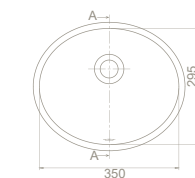

35x30 cm

070500

Under Counter Basin

Features

Installation
Under Counter Basin

Installation
Under Counter Basin

Installation
Under Counter Basin

Installation
Under Counter Basin

11	8	6	4
43x49x7	45x53x7	43x49x7	36x40x11
40"HC Cont. : 96 100x120x185	40"HC Cont. : 96 92x107x190	40"HC Cont. : 96 88x100x190	40"HC Cont. : 96 80x114x195
Truck : 96 100x120x185	Truck : 96 92x107x190	Truck : 96 88x100x190	Truck : 96 80x114x195