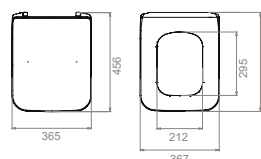

Colours

- 9SC1215S01
  white matte
- 9SC1215S81
  cappuccino matte
- 9SC1215S91
  anthracite matte