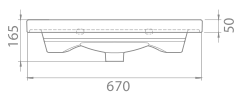

60x45 cm

032000-u
Basin, Elite

Features

Installation
Vanity / Wall hang Basin

please remove "-U"
to cancel the faucet hole

Installation
Vanity / Wall hang Basin

please remove "-U"
to cancel the faucet hole

Colours

- **032100-97**
  white matte
- **032108-97**
  cappuccino matte
- **032109-97**
  anthracite matte

032000-97

032008-97

032009-97

	65,5x42,5	55,5x42,5
	16	16
	20x71x50	20x62x49
	40"HC Cont. : 36 110x110x250	40"HC Cont. : 48 100x120x246
	Truck : 40 110x110x261	Truck : 48 100x120x246