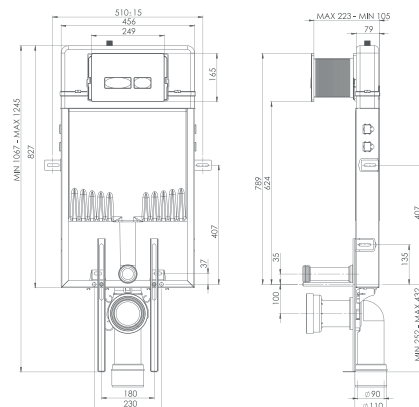

cerastyle.com

PACKING CONTENTS

PRODUCT DIMENSIONS

Dual flush,
adjustable flush
valve. Feel the
difference with
nature friendly
concealed cistern.

Squatting Pan Concealed Cistern

9CC0802040

78
mm

SQUATTING PAN CONCEALED CISTERN