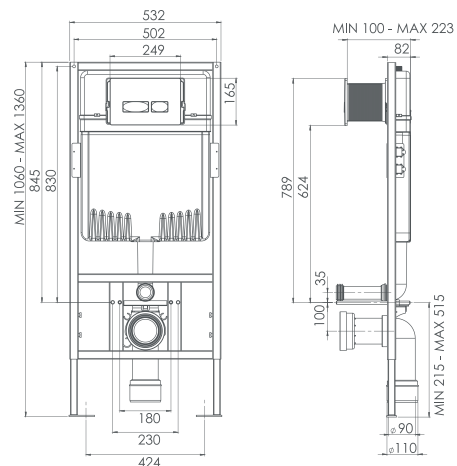

PRODUCT DIMENSIONS