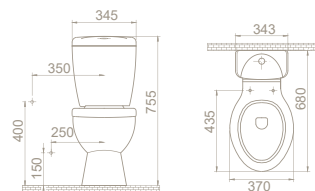

008300-pw

Cistern, Ova
009300

Features

- Bidet *Without / With*
- Installation *Easy Fixation*
- Flushing *3 - 6 L*
- Fixing *included*
- *please remove "-W" for bidet hole*

33

37x86x42

40"HC Cont. : 15
85x110x247

Truck : 15
85x110x247