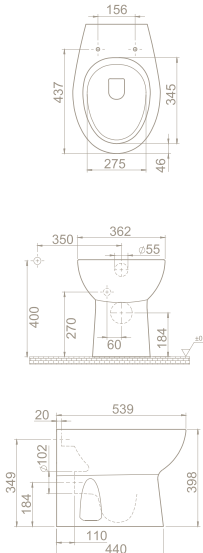

PRODUCTS

**Wall Hang Toilet,
Lila**
018400-w

**Wall Hang Bidet,
Lila**
015200

**BTW Toilet,
Lila**
029100-w

**BTW Bidet,
Lila**
005400

Features

Standard Systsem
Bidet **Without / With**
Installation **Easy Fixation**
Flushing **3 - 6 L**
Fixing **Not included**
*please remove "-W" for bidet
hole*

Bidet **Top Hole**
Installation **Easy Fixation**
Fixing **Not included**

Standard Systsem
Bidet **Without / With**
Installation **Easy Fixation**
Flushing **3 - 6 L**
Fixing **included**
*please remove "-W" for bidet
hole*

Bidet **Top Hole**
Installation **Easy Fixation**
Fixing **included**
Concealed **Flexy Hole
Connection**

14	17	24	21
39x54x37	39x54x37	38x56x42	37x56x44
40"HC Cont. : 31 114x114x234	40"HC Cont. : 36 114x114x233	40"HC Cont. : 30 114x114x256	40"HC Cont. : 30 114x114x231
Truck : 31 114x114x234	Truck : 36 114x114x233	Truck : 30 114x114x256	Truck : 30 114x114x231