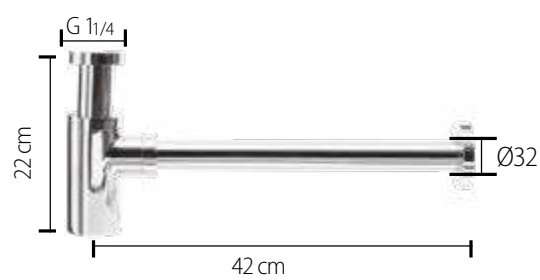

Basin Siphon 42 cm

9SP0021000