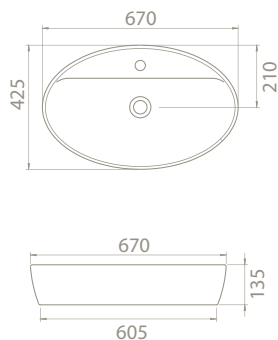

PRODUCTS

67x42 cm

076500-u

Over Counter Basin, One

55x45 cm

076700-u

Over Counter Basin, One

46x42 cm

076300-u

Over Counter Basin, One

Ø 42 cm

076400-u

Over Counter Basin, One

Features

Installation

Over Counter Basin

With Taphole

please remove "-U" to cancel the faucet hole

Colours

- **076500-97**
  white matte
- **076508-97**
  cappuccino matte
- **076509-97**
  anthracite matte

Installation

Over Counter Basin

With Taphole

please remove "-U" to cancel the faucet hole

Installation

Over Counter Basin

With Taphole

please remove "-U" to cancel the faucet hole

Installation

Over Counter Basin

With Taphole

please remove "-U" to cancel the faucet hole

076700-97

076708-97

076709-97

076300-97

076308-97

076309-97

076400-97

076408-97

076409-97

11

44x68x17

40"HC Cont. : 56
114x114x245

Truck : 56
114x114x245

14

47x56x17

40"HC Cont. : 66
105x120x249

Truck : 66
105x120x249

12

43x47x15

40"HC Cont. : 90
105x120x242

Truck : 90
105x120x242

8

44x44x16

40"HC Cont. : 90
105x120x254

Truck : 90
105x120x254