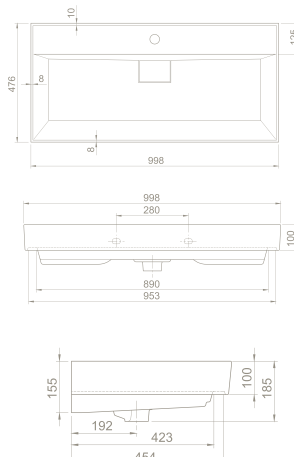

PRODUCTS

120x48 cm

037700-u
Basin, Sharp

Ceramic Cap

Installation
Vanity / Wall hang Basin

please remove "-U"
to cancel the faucet hole

Features

Colours

- 037700-97
  white matte
- 037708-97
  cappuccino matte
- 037709-97
  antracite matte

100x48 cm

037600-u
Basin, Sharp

Ceramic Cap

Installation
Vanity / Wall hang Basin

please remove "-U"
to cancel the faucet hole

037600-97

037608-97

037609-97

100x48 cm

037500-u
Basin, Sharp

Ceramic Cap

Installation
Vanity / Wall hang Basin

please remove "-U"
to cancel the faucet hole

037500-97

037508-97

037509-97

80x48 cm

037300-u
Basin, Sharp

Ceramic Cap

Installation
Vanity / Wall hang Basin

please remove "-U"
to cancel the faucet hole

037300-97

037308-97

037309-97

	115x45	95x45	95x45	75x45
	33	29	29	22
	20x122x52	20x102x52	21x102x53	20x81x52
	40"HC Cont. : 24 120x120x222	40"HC Cont. : 26 100x120x242	40"HC Cont. : 26 105x120x246	40"HC Cont. : 26 83x120x241
	Truck : 24 120x120x22	Truck : 28 100x120x262	Truck : 28 105x120x267	Truck : 28 83x120x261