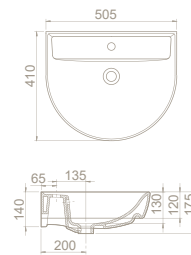

Fixing **Not included**
Bowl **Center**
Installation **Pedestal/Wall Hang**
please remove "-U"
to cancel the faucet hole

Features

	18	14	12	10
	21x62x54	20x57x48	21x52x44	20x46x39
	40"HC Cont. : 44 105x120x250	40"HC Cont. : 50 100x120x251	40"HC Cont. : 64 114x114x252	40"HC Cont. : 72 108x108x245
	Truck : 44 105x120x250	Truck : 50 100x120x251	Truck : 64 114x114x252	Truck : 72 108x108x245