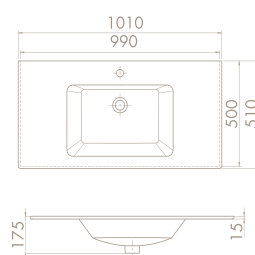

91x51 cm

050400-u
Basin, ibiza

Features

Installation
Vanity Basin

please remove "-U"
to cancel the faucet hole

Installation
Vanity Basin

please remove "-U"
to cancel the faucet hole

Installation
Vanity Basin

please remove "-U"
to cancel the faucet hole

Installation
Vanity Basin

please remove "-U"
to cancel the faucet hole

	117,5x49,5	117,5x49,5	98,5x49,5	88,5x49,5
	21	20	15	14
	19x124x57	19x124x57	20x103x56	20x94x56
	40"HC Cont. : 12 108x128x127	40"HC Cont. : 12 108x128x127	40"HC Cont. : 24 100x120x238	40"HC Cont. : 24 100x110x238
	Truck : 12 108x128x127	Truck : 12 108x128x127	Truck : 24 100x120x238	Truck : 24 100x110x238