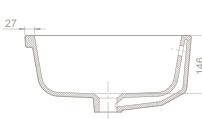

Ø 38 cm

070600
Under Counter Basin, Suit

Installation
Under Counter Basin
Wall Hang Basin/Half Pedestal

depth: 14,6 cm

8