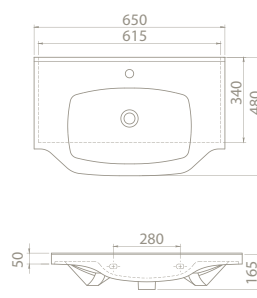

55x48 cm

081100-u

Basin, new classic

Features

Installation

Vanity / Wall hang Basin

*please remove "-U"
to cancel the faucet hole*

Installation

Vanity / Wall hang Basin

*please remove "-U"
to cancel the faucet hole*

Installation

Vanity / Wall hang Basin

*please remove "-U"
to cancel the faucet hole*

Installation

Vanity / Wall hang Basin

*please remove "-U"
to cancel the faucet hole*

	95x33,5	75x33,5	60,5x33,5	51x34,2
	21	17	14	12
	19x101x52	20x81x52	20x66x53	20x57x51
	40"HC Cont. : 26 100x120x241	40"HC Cont. : 26 83x120x241	40"HC Cont. : 43 108x128x244	40"HC Cont. : 52 114x114x237
	Truck : 28 100x120x260	Truck : 28 83x120x261	Truck : 46 108x128x264	Truck : 56 114x114x257