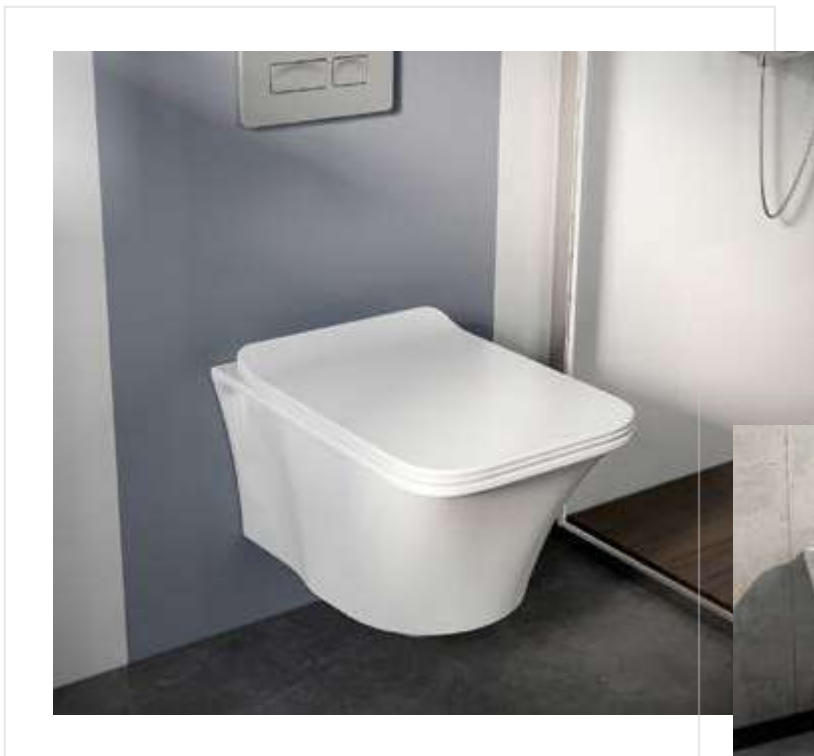

ibiza

New toilet bowl added to the Rimless series.
 A modern and elegant look, uncomplicated with simple geometry.

The last generation rimless v3 wall hang WC pan that will contribute to the hygiene of the bathrooms with its generation washing system and easy cleaning feature.

CeraStyle Rimless v3
 NEW SYSTEM

WATER DISTRIBUTION

- Special designed water distribution system to clean all parts of the bowl.

CLEANING

- Offers easy cleaning with the rimless system.

RIMLESS BOWL

- Not having holes prevents occurring of the harmful organisms.