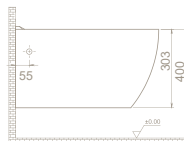

Features

- Installation **Hidden Fixation**
- Shape **Soft**
- Fixing **included**
- Tap Hole Configuration **Tap Hole**
- Overflow **With Overflow**

Colours

- 015700-97 white matte
- 015708-97 cappuccino matte
- 015709-97 anthracite matte

	21
	39x54x33
	40"HC Cont. : 42 114x114x241
	Truck : 42 114x114x241