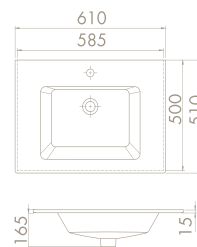

Installation
Vanity Basin

please remove "-U"
to cancel the faucet hole

	78,5x49,5	68,5x49,5	58x49,5
	12	11	11
	19x85x56	19x75x55	19x65x56
	40"HC Cont. : 24 83x120x238	40"HC Cont. : 32 110x110x235	40"HC Cont. : 40 105x120x236
	Truck : 24 83x120x238	Truck : 32 110x110x235	Truck : 40 105x120x236