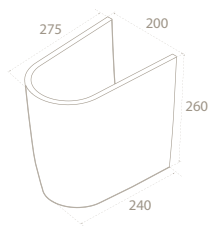

6

21x28x29

40"HC Cont. : 160
114x114x242

Truck : 160
114x114x242