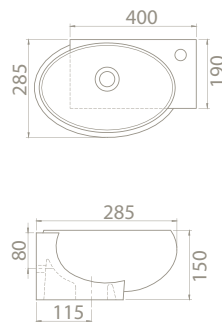

Features

Installation
Vanity / Wall hang Basin

please remove "-U"
to cancel the faucet hole

Installation
**Vanity / Wall hang Basin/
Over Counter Basin**

please remove "-U"
to cancel the faucet hole

12

49x49x19

40"HC Cont. : 56
100x120x242

Truck : 56
100x120x261

7

30x45x17

40"HC Cont. : 120
110x110x254

Truck : 120
110x110x254