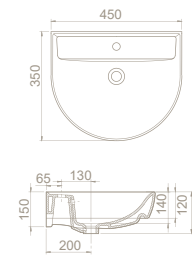

Fixing **Not included**
Bowl **Center**
Installation **Pedestal/Wall Hang**
please remove "-U"
to cancel the faucet hole

Features

	18	14	12	10
	21x62x54	20x57x48	21x52x44	20x46x39
	40"HC Cont. : 44 105x120x250	40"HC Cont. : 50 100x120x251	40"HC Cont. : 64 114x114x252	40"HC Cont. : 72 108x108x245
	Truck : 44 105x120x250	Truck : 50 100x120x251	Truck : 64 114x114x252	Truck : 72 108x108x245