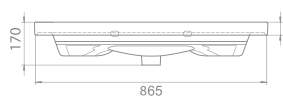

80x45 cm

032200-u
Basin, Elite

Installation
Vanity / Wall hang Basin

*please remove "-U"
to cancel the faucet hole*

032200-97

032208-97

032209-97

	116x42	94x42	84,7x42,2	76,2x42,5
	29	23	20	18
	20x122x49	19x102x49	19x92x49	20x82x48
	40"HC Cont. : 24 120x120x210	40"HC Cont. : 28 100x120x246	40"HC Cont. : 28 93x110x248	40"HC Cont. : 28 83x120x245
	Truck : 24 120x120x210	Truck : 28 100x120x246	Truck : 28 93x110x248	Truck : 28 83x120x245