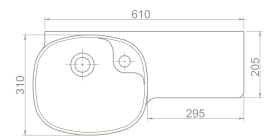

* Right - Bowl

65x32x20,5 cm

043700-u
Basin, Harmony

Installation
Vanity / Wall hang Basin

please remove "-U"
to cancel the faucet hole

* Left - Bowl

anova

Washbasins of the Anova Set were designed particularly for those who enjoy spending time in the bathroom.