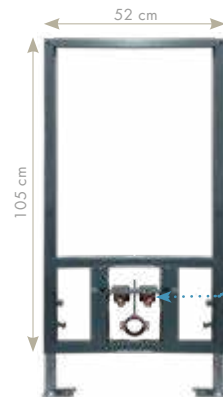

for push buttons, please check page 216

Bidet Frame (105 cm)

9BF1050010

- Safe mounting with metal profile frame
- Practical ease of application
- Possibility to apply to both drywall and reinforced concrete walls
- Up and down height adjustment