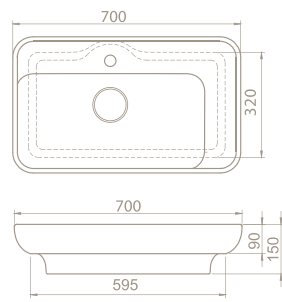

C60x46 cm

072200-u
Over Counter Basin, Lal

Ceramic Cap
Installation
Over Counter Basin
Included ceramic valve
please remove "-U"
to cancel the faucet hole

- **072200-97**
- **072208-97**
- **072209-97**

	18	16	13	12
	44x82x18	44x72x17	44x61x17	48x61x17
	40"HC Cont. : 36 83x120x241	40"HC Cont. : 56 114x114x252	40"HC Cont. : 66 105x120x248	40"HC Cont. : 56 108x108x254
	Truck : 36 83x120x241	Truck : 56 114x114x252	Truck : 66 105x120x248	Truck : 56 108x108x254