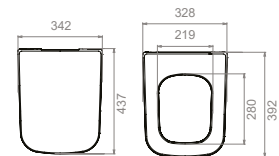

1. **Features**
2. Duroplast
   - Easy Take Off
   - Hinges Stainless Steel

Noura Slim Quick Release, Soft Close, Seat Cover
9SC1671001