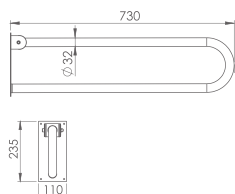

Angled Grab Bar
9AD0310030

This serie of closet and Basin is designed for disabled for their easy use and comfort in their bathroom.