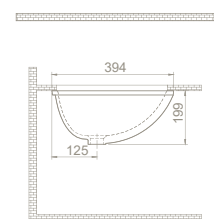

35x30 cm

070500

Under Counter Basin

Features

Installation
Under Counter Basin

Installation
Under Counter Basin

Installation
Under Counter Basin

Installation
Under Counter Basin

11	8	6	4
43x49x7	45x53x7	43x49x7	36x40x11
40"HC Cont. : 96 100x120x185	40"HC Cont. : 96 92x107x190	40"HC Cont. : 96 88x100x190	40"HC Cont. : 96 80x114x195
Truck : 96 100x120x185	Truck : 96 92x107x190	Truck : 96 88x100x190	Truck : 96 80x114x195