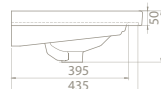

Colours

- 030800-97
  white matte
- 030808-97
  cappuccino matte
- 030809-97
  antracite matte

Installation
Vanity / Wall hang Basin

please remove "-U"
to cancel the faucet hole

Installation
Vanity / Wall hang Basin

please remove "-U"
to cancel the faucet hole

Installation
Vanity / Wall hang Basin

please remove "-U"
to cancel the faucet hole

Installation
Vanity / Wall hang Basin

please remove "-U"
to cancel the faucet hole

	61x42,5	55,5x42,5	46x35,5	46,5x26	46,5x26
	16	13	11	8	8
	19x67x49	19x62x50	19x52x43	20x52x30	19x52x30
	40"HC Cont. : 46 105x120x248	40"HC Cont. : 48 100x120x250	40"HC Cont. : 64 110x110x245	40"HC Cont. : 90 110x110x243	40"HC Cont. : 90 110x110x243
	Truck : 50 105x120x259	Truck : 50 100x120x261	Truck : 68 110x110x264	Truck : 96 110x110x263	Truck : 96 110x110x263