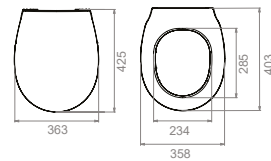

008300-pw

Cistern, Ova
009300

Features

- Bidet *Without / With*
- Installation *Easy Fixation*
- Flushing *3 - 6 L*
- Fixing *included*
- *please remove "-W" for bidet hole*

33

37x86x42

40"HC Cont. : 15
85x110x247

Truck : 15
85x110x247

160000 000 31

160000 000 28

8FF0012000

Features

- 3/8" Brass Connection
- Delayed Fill Valve
- Water pressure range:
  0,3-10 bar
- Certifications
  UPC

9FF0022000

Features

- 3/8" Brass Connection
- Removable Filter
- Water pressure range:
  0,3-10 bar
- Certifications
  Watermark - UPC -
  ANQAS - WSD

9SC1343001

Features

- PP
- Easy Take Off
- Plastic Hinges