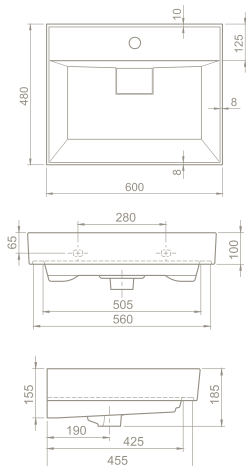

60x48 cm

037100-u
Basin, Sharp

48x48 cm

037000-u
Basin, Sharp

Features

Ceramic Cap

Installation
Vanity / Wall hang Basin

please remove "-U"
to cancel the faucet hole

Colours

- **037100-97**
  white matte
- **037108-97**
  cappuccino matte
- **037109-97**
  anthracite matte

Ceramic Cap

Installation
Vanity / Wall hang Basin

please remove "-U"
to cancel the faucet hole

- **037000-97**
- **037008-97**
- **037009-97**

	55x45	43x45
	18	14
	20x62x53	20x50x53
	40"HC Cont. : 44 100x120x246	40"HC Cont. : 52 110x110x246
	Truck : 48 100x120x266	Truck : 56 110x110x266