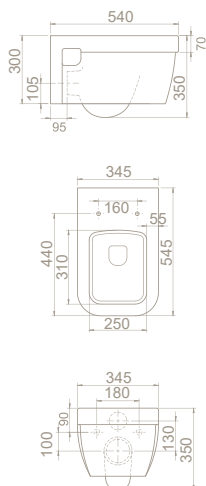

Features

Standard System
Bidet **Without / With**
Installation **Easy Fixation**
Flushing **3 - 6 L**
Shape **Square**
Fixing **Not Included**
please remove "-W" for bidet hole

Colours

- 018200-w-97 white matte
- 018208-w-97 cappuccino matte
- 018209-w-97 anthracite matte

28	21	16	10
37x56x38	37x56x41	19x82x42	18x62x32
40"HC Cont. : 30 114x114x239	40"HC Cont. : 30 110x110x219	40"HC Cont. : 32 83x120x243	40"HC Cont. : 72 100x120x242
Truck : 30 114x114x239	Truck : 30 110x110x219	Truck : 36 83x120x266	Truck : 76 100x120x256