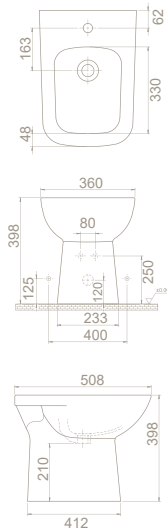

Features

Bidet **Top Hole**
Installation **Hidden Fixation**
Fixing **included**

19

37x56x44

40"HC Cont. : 30
110x110x231

Truck : 30
110x110x231

15

19x61x45