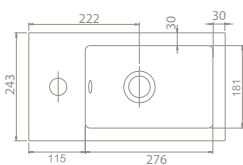

Features

Installation
Vanity / Wall hang Basin

please remove "-U"
to cancel the faucet hole

Installation
Vanity

please remove "-U"
to cancel the faucet hole

	35x26	40,3x22,5
	8	5
	16x39x33	16x45x27
	40"HC Cont. : 147 114x114x241	40"HC Cont. : 162 105x120x252
	Truck : 147 114x114x241	Truck : 162 105x120x252