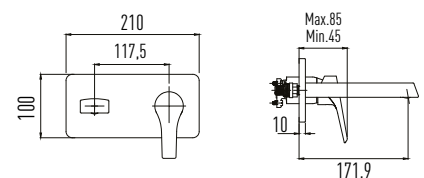

9FA201W99N30

Washbasin Mixer,
Built-in, Chrome

Pieces in Box 8

This product needs to be purchased together with SMARTBOX BUILT-IN GROUP