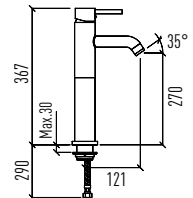

COMO

- 35 mm ceramic cartridge with adjustable temperature Flow Rate Limitation
- %50 less water consumption
- Easy installation
- 5 Year guarantee

9FA202W99N10

Washbasin Mixer,
Chrome

Pieces in Box 8

9FA202W99N21

High Wash Basin Mixer,
Chrome

Pieces in Box 8

9FA202B99N10

Bath Mixer,
Chrome

Pieces in Box 8

9FA202K99N10

Kitchen Mixer,
Chrome

Pieces in Box 8

9FA202W99N20

Washbasin Mixer,
Swivel Spout, Chrome

Pieces in Box 8

9FA202B99N11

Shower Mixer,
Chrome

Pieces in Box 8

9FA202D99N10

Bidet Mixer,
Chrome

Pieces in Box 8

9FA202W99N30

Washbasin Mixer,
Built-in, Chrome

Pieces in Box 8

This product needs to be purchased together with SMARTBOX BUILT-IN GROUP