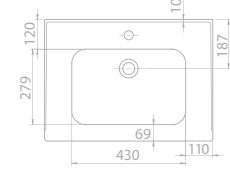

65x47 cm

042100-u
Basin, Blue

Features

Installation
Vanity / Wall hang Basin

please remove "U"
to cancel the faucet hole

Installation
Vanity / Wall hang Basin

please remove "U"
to cancel the faucet hole

Installation
Vanity / Wall hang Basin

please remove "U"
to cancel the faucet hole

Installation
Vanity / Wall hang Basin

please remove "U"
to cancel the faucet hole

Colours

- 042500-97
  white matte
- 042508-97
  cappuccino matte
- 042509-97
  antracite matte

042300-97

042308-97

042309-97

042200-97

042208-97

042209-97

042100-97

042108-97

042109-97

	91x43	71x43	61x43	56x43
	22	18	17	15
	20x102x51	21x84x52	20x73x51	20x68x52
	40"HC Cont. : 26 100x120x238	40"HC Cont. : 26 83x120x242	40"HC Cont. : 34 114x114x237	40"HC Cont. : 34 108x108x240
	Truck : 28 100x120x258	Truck : 28 83x120x263	Truck : 34 114x114x237	Truck : 34 108x108x240