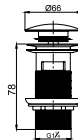

Circle Pop-up Waste for Washbasin

9SB001M010