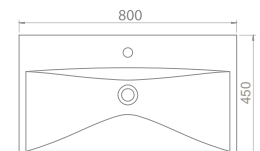

80x45 cm

032200-u
Basin, Elite

Installation
Vanity / Wall hang Basin

*please remove "-U"
to cancel the faucet hole*

032200-97

032208-97

032209-97

	116x42	94x42	84,7x42,2	76,2x42,5
	29	23	20	18
	20x122x49	19x102x49	19x92x49	20x82x48
	40"HC Cont. : 24 120x120x210	40"HC Cont. : 28 100x120x246	40"HC Cont. : 28 93x110x248	40"HC Cont. : 28 83x120x245
	Truck : 24 120x120x210	Truck : 28 100x120x246	Truck : 28 93x110x248	Truck : 28 83x120x245