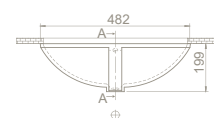

35x30 cm

070500

Under Counter Basin

Features

Installation
Under Counter Basin

Installation
Under Counter Basin

Installation
Under Counter Basin

Installation
Under Counter Basin

11	8	6	4
43x49x7	45x53x7	43x49x7	36x40x11
40"HC Cont. : 96 100x120x185	40"HC Cont. : 96 92x107x190	40"HC Cont. : 96 88x100x190	40"HC Cont. : 96 80x114x195
Truck : 96 100x120x185	Truck : 96 92x107x190	Truck : 96 88x100x190	Truck : 96 80x114x195