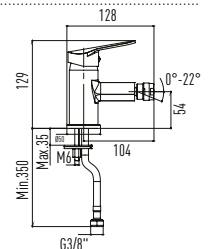

GARDA

- 35 mm ceramic cartridge with adjustable temperature Flow Rate Limitation
- %50 less water consumption
- Easy installation
- 5 Year guarantee

9FA203W99N10

Washbasin Mixer,
Chrome

Pieces in Box 8

9FA203K99N10

Kitchen Mixer,
Chrome

Pieces in Box 8

9FA203B99N10

Bath Mixer,
Chrome

Pieces in Box 8

9FA203W99N20

Washbasin Mixer,
Swivel Spout, Chrome

Pieces in Box 8

9FA203B99N11

Shower Mixer,
Chrome

Pieces in Box 8

9FA203D99N10

Bidet Mixer,
Chrome

Pieces in Box 8