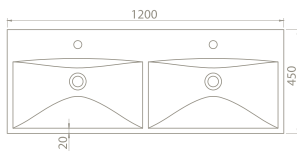

80x45 cm

032200-u
Basin, Elite

Installation
Vanity / Wall hang Basin

*please remove "-U"
to cancel the faucet hole*

032200-97

032208-97

032209-97

	116x42	94x42	84,7x42,2	76,2x42,5
	29	23	20	18
	20x122x49	19x102x49	19x92x49	20x82x48
	40"HC Cont. : 24 120x120x210	40"HC Cont. : 28 100x120x246	40"HC Cont. : 28 93x110x248	40"HC Cont. : 28 83x120x245
	Truck : 24 120x120x210	Truck : 28 100x120x246	Truck : 28 93x110x248	Truck : 28 83x120x245