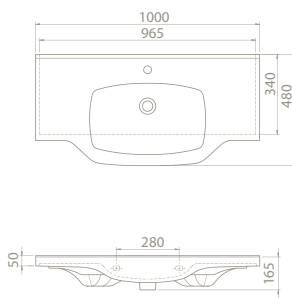

65x48 cm

081000-u

Basin, new classic

55x48 cm

081100-u

Basin, new classic

Features

Installation

Vanity / Wall hang Basin

*please remove "-U"
to cancel the faucet hole*

Installation

Vanity / Wall hang Basin

*please remove "-U"
to cancel the faucet hole*

Installation

Vanity / Wall hang Basin

*please remove "-U"
to cancel the faucet hole*

Installation

Vanity / Wall hang Basin

*please remove "-U"
to cancel the faucet hole*

	95x33,5	75x33,5	60,5x33,5	51x34,2
	21	17	14	12
	19x101x52	20x81x52	20x66x53	20x57x51
	40"HC Cont. : 26 100x120x241	40"HC Cont. : 26 83x120x241	40"HC Cont. : 43 108x128x244	40"HC Cont. : 52 114x114x237
	Truck : 28 100x120x260	Truck : 28 83x120x261	Truck : 46 108x128x264	Truck : 56 114x114x257