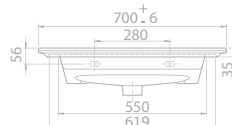

65x47 cm

042100-u
Basin, Blue

Features

Installation
Vanity / Wall hang Basin

please remove "U"
to cancel the faucet hole

Installation
Vanity / Wall hang Basin

please remove "U"
to cancel the faucet hole

Installation
Vanity / Wall hang Basin

please remove "U"
to cancel the faucet hole

Installation
Vanity / Wall hang Basin

please remove "U"
to cancel the faucet hole

Colours

- 042500-97
  white matte
- 042508-97
  cappuccino matte
- 042509-97
  antracite matte

042300-97

042308-97

042309-97

042200-97

042208-97

042209-97

042100-97

042108-97

042109-97

	91x43	71x43	61x43	56x43
	22	18	17	15
	20x102x51	21x84x52	20x73x51	20x68x52
	40"HC Cont. : 26 100x120x238	40"HC Cont. : 26 83x120x242	40"HC Cont. : 34 114x114x237	40"HC Cont. : 34 108x108x240
	Truck : 28 100x120x258	Truck : 28 83x120x263	Truck : 34 114x114x237	Truck : 34 108x108x240