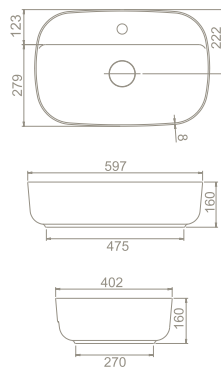

Features

Installation
Over Counter Basin

*please remove "-U"
to cancel the faucet hole*

Colours

- 077300-97
  white matte
- 077308-97
  cappuccino matte
- 077309-97
  anthracite matte

	17		12		8
	41x81x18		42x62x18		30x43x18
	40"HC Cont. : 39 83x120x241		40"HC Cont. : 62 105x120x248		40"HC Cont. : 120 100x120x250
	Truck : 42 83x120x259		Truck : 62 105x120x248		Truck : 120 100x120x250