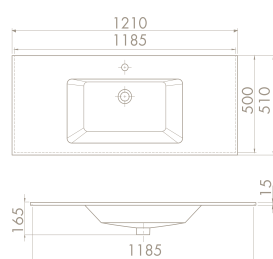

91x51 cm

050400-u
Basin, ibiza

Features

Installation
Vanity Basin

please remove "-U"
to cancel the faucet hole

Installation
Vanity Basin

please remove "-U"
to cancel the faucet hole

Installation
Vanity Basin

please remove "-U"
to cancel the faucet hole

Installation
Vanity Basin

please remove "-U"
to cancel the faucet hole

	117,5x49,5	117,5x49,5	98,5x49,5	88,5x49,5
	21	20	15	14
	19x124x57	19x124x57	20x103x56	20x94x56
	40"HC Cont. : 12 108x128x127	40"HC Cont. : 12 108x128x127	40"HC Cont. : 24 100x120x238	40"HC Cont. : 24 100x110x238
	Truck : 12 108x128x127	Truck : 12 108x128x127	Truck : 24 100x120x238	Truck : 24 100x110x238