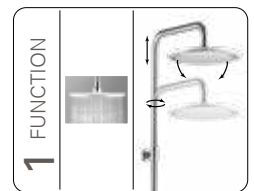

150 mm

+

Ø 200 mm