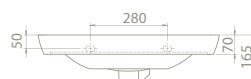

NEW

arya

This special set has an minimal design with its framed appearance

The set has 100 cm, 80 cm, and 60 cm size options.

cerastyle.com

PRODUCTS

100x45 cm

043500-u
Basin, Arya