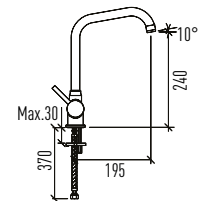

9FA202W99N20

Washbasin Mixer,
Swivel Spout, Chrome

Pieces in Box 8