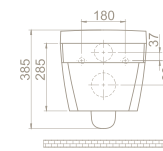

Cistern, Mona
009000

Features

Bidet **Without / With**
Installation **Hidden Fixation**
Flushing **3 - 6 L**
Fixing **included**
please remove "-W" for bidet hole
please add "-r" for side entry cistern

Colours

- 008000-w-97
  white matte
- 008008-w-97
  cappuccino matte
- 008009-w-97
  anthracite matte

	37	23
	43x84x44	38x53x37
	40"HC Cont. : 10 85x85x234	40"HC Cont. : 30 114x114x234
	Truck : 10 85x85x234	Truck : 30 114x114x234

Standard System
Bidet **Without / With**
Installation **Easy Fixation**
Flushing **3 - 6 L**
Shape **Square**
Fixing **Not Included**
please remove "-W"
for bidet hole

- 018000-w-97
- 018008-w-97
- 018009-w-97

Features

- 3/8" Brass Connection
- Delayed Fill Valve
- Water pressure range:
  0,3-10 bar
- Certifications
  UPC

Features

- 3/8" Brass Connection
- Removable Filter
- Water pressure range:
  0,3-10 bar
- Certifications
  Watermark - UPC -
  ANQAS - WSD

Features

- Duroplast
- Easy Take Off
- Hinges Stainless Steel

Features

- Duroplast
- Easy Take Off
- Sliding Hinges

- 9SC1305001
  white matte
- 9SC1305081
  cappuccino matte
- 9SC1305091
  anthracite matte