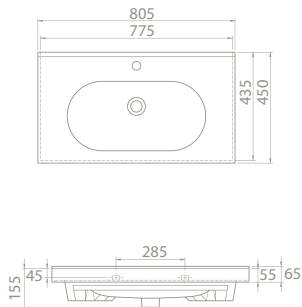

PRODUCTS

Fixing **Not included**
Bowl **Center**
Installation **Vanity/Wall Hang**
please remove "-U"
to cancel the faucet hole

Fixing **Not included**
Bowl **Center**
Installation **Vanity/Wall Hang**
please remove "-U"
to cancel the faucet hole

Fixing **Not included**
Bowl **Center**
Installation **Vanity/Wall Hang**
please remove "-U"
to cancel the faucet hole

55x40 cm
070400
Under Counter Basin,
City

Fixing **Not included**
Installation **Built-in**
Under Counter Basin

Features

	96x42,5	76,5x42,7	56,5x42,7	
	22	18	13	9
	18x102x48	19x82x49	19x62x49	43x56x9
	40"HC Cont. : 32 105x120x239	40"HC Cont. : 28 83x120x247	40"HC Cont. : 48 100x120x247	40"HC Cont. : 80 100x100x195
	Truck : 35 105x120x251	Truck : 30 83x120x259	Truck : 50 100x120x259	Truck : 80 100x100x195