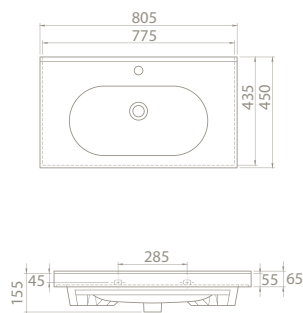

100x45 cm

069200-u
Basin, City

Features

Fixing **Not included**

Bowl **Center**

Installation **Vanity/Wall Hang**

please remove "-U" to cancel the faucet hole

Colours

- **069200-97**
  white matte
- **069208-97**
  cappuccino matte
- **069209-97**
  anthracite matte

80x45 cm

069100-u
Basin, City

Fixing **Not included**

Bowl **Center**

Installation **Vanity/Wall Hang**

please remove "-U" to cancel the faucet hole

069100-97

069108-97

069109-97

60x45 cm

069000-u
Basin, City

Fixing **Not included**

Bowl **Center**

Installation **Vanity/Wall Hang**

please remove "-U" to cancel the faucet hole

069000-97

069008-97

069009-97

	96x42,5	76,5x42,7	56,5x42,7
	22	18	13
	18x102x48	19x82x49	19x62x49
	40"HC Cont. : 32 105x120x239	40"HC Cont. : 28 83x120x247	40"HC Cont. : 72 83x120x247
	Truck : 35 105x120x251	Truck : 30 83x120x259	Truck : 76 100x120x259