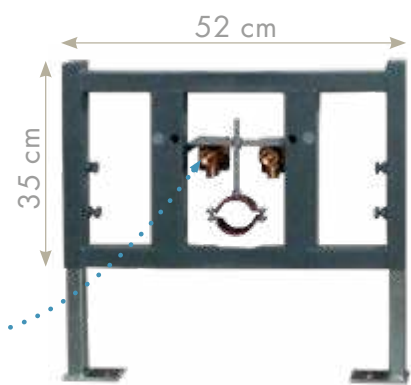

Bidet Frame (105cm)

9BF1050010

Bidet Frame (35cm)

9BF0350010

ENHANCED
QUALITY
BRASS
Makes our
Brass Elbow
Resistant

WALL PLATE

WATER SAVE DUAL FLUSH

ESTHETIC OF YOUR BATHROOM