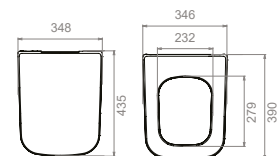

1. **Features**
2. Duroplast
   - Easy Take Off
   - Hinges Stainless Steel

- 9SC1675001 white matte
- 9SC1675081 cappuccino matte
- 9SC1675091 anthracite matte