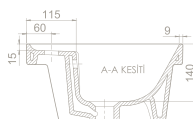

Ø 38 cm

078000-u
in Countertop, Suit

Features

Installation
Vanity / Over Counter Basin

please remove "-U"
to cancel the faucet hole

8