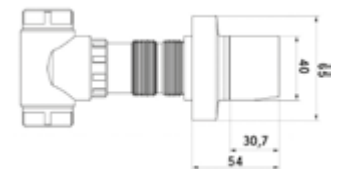

GENERAL SPECIFICATIONS

- Adjustable flush mounted
- It may change the seal without damaging the wall covering
- The Hidden bidet pipe can be used as angle valve in Wall-hung WC
- Aesthetic design
- Corrosion resist chromium-nickel plated
- Sliding rosette
- With PP-RC body does not need sleeve nut

CIRCLE ECO VALVE

Inlet Connection 1/2"
9SV0050002

Inlet Connection 3/4"
9SV0050003

PLUS VALVE

Inlet Connection 1/2"
9SV0010002

Inlet Connection 3/4"
9SV0010003

CIRCLE VALVE

Inlet Connection 1/2"
9SV0060002

Inlet Connection 3/4"
9SV0060003

BALL VALVE (for squatting pan)

1/2 "(20mm) Clean Water entry Connection
9SV0070002

3/4 "(25mm) Clean Water entry Connection
9SV0070003