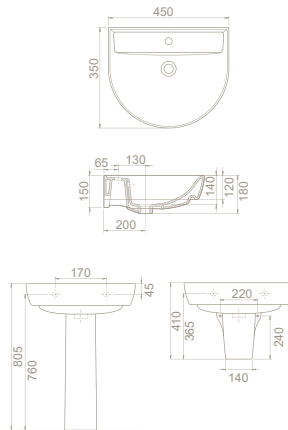

PRODUCTS

Toilets

008100-w-61 008100-pw-61

Cistern, yumurcak

009100-61

Features

Bidet *Without / With*

Installation *Easy Fixation*

Flushing *2 - 4 L*

Fixing *included*

please remove "-W" for bidet hole

45x35 cm

003100-u61

Basin, Yumurcak

Tap Hole

Installation *Wall hang / pedestal basin*

Shape *Soft*

Fixing *included*

please remove "-U" to cancel the faucet hole

Half Pedestal, Bella

016800

Installation *Hidden Fixation*

Fixing *included*

20	11	6
34x72x33	20x46x39	21x28x29
40"HC Cont. : 28 108x108x241	40"HC Cont. : 72 108x108x245	40"HC Cont. : 160 114x114x242
Truck : 28 108x108x241	Truck : 72 108x108x245	Truck : 160 114x114x242