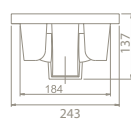

Features

Installation
Vanity / Wall hang Basin

please remove "-U"
to cancel the faucet hole

Installation
Vanity

please remove "-U"
to cancel the faucet hole

	35x26	40,3x22,5
	8	5
	16x39x33	16x45x27
	40"HC Cont. : 147 114x114x241	40"HC Cont. : 162 105x120x252
	Truck : 147 114x114x241	Truck : 162 105x120x252