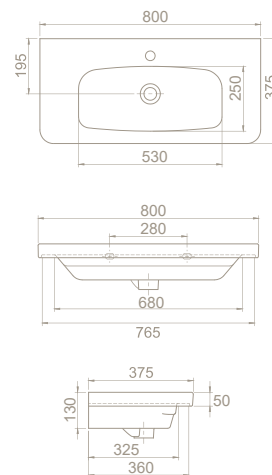

Features

Standard System
Bidet **Without / With**
Installation **Easy Fixation**
Flushing **3 - 6 L**
Shape **Square**
Fixing **Not Included**
please remove "-W" for bidet hole

Colours

- 018200-w-97 white matte
- 018208-w-97 cappuccino matte
- 018209-w-97 anthracite matte

28	21	16	10
37x56x38	37x56x41	19x82x42	18x62x32
40"HC Cont. : 30 114x114x239	40"HC Cont. : 30 110x110x219	40"HC Cont. : 32 83x120x243	40"HC Cont. : 72 100x120x242
Truck : 30 114x114x239	Truck : 30 110x110x219	Truck : 36 83x120x266	Truck : 76 100x120x256