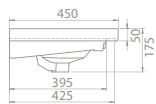

Features

Installation
Vanity / Wall hang Basin

*please remove "U"
to cancel the faucet hole*

Colours

- **031400-97**
  white matte
- **031408-97**
  cappuccino matte
- **031409-97**
  anthracite matte

Installation
Vanity / Wall hang Basin

*please remove "U"
to cancel the faucet hole*

Installation
Vanity / Wall hang Basin

*please remove "U"
to cancel the faucet hole*

Installation
Vanity / Wall hang Basin

*please remove "U"
to cancel the faucet hole*

031300-97

031308-97

031309-97

031200-97

031208-97

031209-97

031100-97

031108-97

031109-97

	94x42	84,7x42,2	76,2x42,5	65,5x42,5
	22	20	18	17
	19x101x49	20x92x49	19x81x49	20x72x50
	40"HC Cont. : 28 100x120x246	40"HC Cont. : 28 100x110x249	40"HC Cont. : 28 83x120x248	40"HC Cont. : 36 110x110x253
	Truck : 30 100x120x256	Truck : 30 100x110x259	Truck : 30 83x120x259	Truck : 40 110x110x264