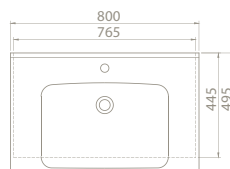

80x50 cm

090700-u
Basin, Anova

Installation
Vanity / Wall hang Basin

please remove "-U"
to cancel the faucet hole

090700-97

090708-97

090709-97

	95x44	76x44
	25	19
	20x101x54	20x82x54
	40"HC Cont. : 26 100x120x250	40"HC Cont. : 26 83x120x250
	Truck : 26 100x120x250	Truck : 26 83x120x250