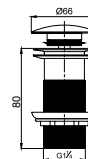

Circle Pop-up Waste for Washbasin

9SB001M011