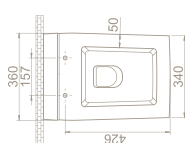

Cistern, Mona
009000

Features

Bidet **Without / With**
Installation **Hidden Fixation**
Flushing **3 - 6 L**
Fixing **included**
please remove "-W" for bidet hole
please add "-r" for side entry cistern

Colours

- 008000-w-97
  white matte
- 008008-w-97
  cappuccino matte
- 008009-w-97
  anthracite matte

	37	23
	43x84x44	38x53x37
	40"HC Cont. : 10 85x85x234	40"HC Cont. : 30 114x114x234
	Truck : 10 85x85x234	Truck : 30 114x114x234

Standard System
Bidet **Without / With**
Installation **Easy Fixation**
Flushing **3 - 6 L**
Shape **Square**
Fixing **Not Included**
please remove "-W"
for bidet hole

- 018000-w-97
- 018008-w-97
- 018009-w-97

Features

- 3/8" Brass Connection
- Delayed Fill Valve
- Water pressure range:
  0,3-10 bar
- Certifications
  UPC

Features

- 3/8" Brass Connection
- Removable Filter
- Water pressure range:
  0,3-10 bar
- Certifications
  Watermark - UPC -
  ANQAS - WSD

Features

- Duroplast
- Easy Take Off
- Hinges Stainless Steel

Features

- Duroplast
- Easy Take Off
- Sliding Hinges

- 9SC1305001
  white matte
- 9SC1305081
  cappuccino matte
- 9SC1305091
  anthracite matte