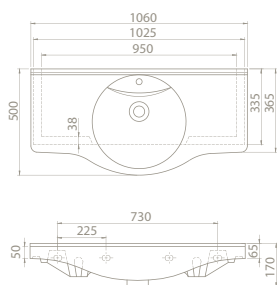

85x50 cm

066500-u
Basin, Nil

75x50 cm

066400-u
Basin, Nil

Features

Installation
Vanity / Wall hang Basin

*please remove "-U"
to cancel the faucet hole*

Installation
Vanity / Wall hang Basin

*please remove "-U"
to cancel the faucet hole*

Installation
Vanity / Wall hang Basin

*please remove "-U"
to cancel the faucet hole*

Installation
Vanity / Wall hang Basin

*please remove "-U"
to cancel the faucet hole*

	101x33	91x33	81,4x33	71x33
	23	21	20	18
	22x106x53	22x98x54	22x87x53	21x77x55
	40"HC Cont. : 22 110x110x246	40"HC Cont. : 22 100x120x250	40"HC Cont. : 22 93x110x248	40"HC Cont. : 26 80x120x252
	Truck : 22 110x110x246	Truck : 22 100x120x250	Truck : 22 93x110x248	Truck : 26 80x120x252