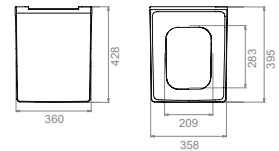

Mona, Slim,
Quick Release,
Soft Close, Seat Cover
9SC1301001

Features

- Duroplast
- Easy Take Off
- Sliding Hinges

- 9SC1305001
  white matte
- 9SC1305081
  cappuccino matte
- 9SC1305091
  anthracite matte