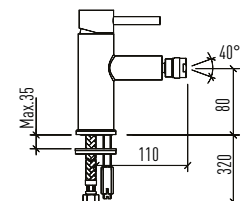

COMO

- 35 mm ceramic cartridge with adjustable temperature Flow Rate Limitation
- %50 less water consumption
- Easy installation
- 5 Year guarantee

9FA202W99N10

Washbasin Mixer,
Chrome

Pieces in Box 8

9FA202W99N21

High Wash Basin Mixer,
Chrome

Pieces in Box 8

9FA202B99N10

Bath Mixer,
Chrome

Pieces in Box 8

9FA202K99N10

Kitchen Mixer,
Chrome

Pieces in Box 8

9FA202W99N20

Washbasin Mixer,
Swivel Spout, Chrome

Pieces in Box 8

9FA202B99N11

Shower Mixer,
Chrome

Pieces in Box 8

9FA202D99N10

Bidet Mixer,
Chrome

Pieces in Box 8

9FA202W99N30

Washbasin Mixer,
Built-in, Chrome

Pieces in Box 8

This product needs to be purchased together with SMARTBOX BUILT-IN GROUP