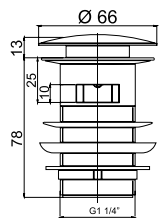

Drain with overflow

click - clack