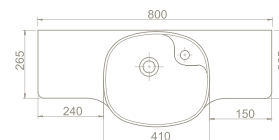

* Right - Bowl

65x32x20,5 cm

043700-u
Basin, Harmony

Installation
Vanity / Wall hang Basin

please remove "-U"
to cancel the faucet hole

* Left - Bowl

anova

Washbasins of the Anova Set were designed particularly for those who enjoy spending time in the bathroom.