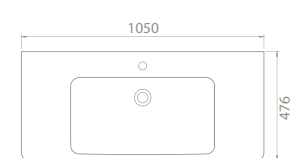

85x48 cm

068300-u
Basin, Porto D

Installation
Vanity / Wall hang Basin

*please remove "-U"
to cancel the faucet hole*

068300-97

068308-97

068309-97

	115x42,2	99,5x43,5	85,5x42	75,5x42
	29	26	21	19
	19x130x53	19x109x53	20x97x50	19x87x52
	40"HC Cont. : 10 108x128x120	40"HC Cont. : 10 110x110x120	40"HC Cont. : 28 100x120x254	40"HC Cont. : 26 93x110x241
	Truck : 10 108x128x120	Truck : 10 110x110x120	Truck : 30 100x120x264	Truck : 26 93x110x241