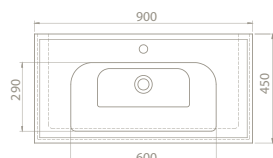

70x45 cm

031100-u
Basin, Frame

Features

Installation
Vanity / Wall hang Basin

*please remove "U"
to cancel the faucet hole*

Colours

- **031400-97**
  white matte
- **031408-97**
  cappuccino matte
- **031409-97**
  anthracite matte

Installation
Vanity / Wall hang Basin

*please remove "U"
to cancel the faucet hole*

Installation
Vanity / Wall hang Basin

*please remove "U"
to cancel the faucet hole*

Installation
Vanity / Wall hang Basin

*please remove "U"
to cancel the faucet hole*

031300-97

031308-97

031309-97

031200-97

031208-97

031209-97

031100-97

031108-97

031109-97

	94x42	84,7x42,2	76,2x42,5	65,5x42,5
	22	20	18	17
	19x101x49	20x92x49	19x81x49	20x72x50
	40"HC Cont. : 28 100x120x246	40"HC Cont. : 28 100x110x249	40"HC Cont. : 28 83x120x248	40"HC Cont. : 36 110x110x253
	Truck : 30 100x120x256	Truck : 30 100x110x259	Truck : 30 83x120x259	Truck : 40 110x110x264