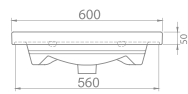

Features

Installation
Vanity / Wall hang Basin

please remove "-U"
to cancel the faucet hole

Installation
Vanity / Wall hang Basin

please remove "-U"
to cancel the faucet hole

Colours

- **032100-97**
  white matte
- **032108-97**
  cappuccino matte
- **032109-97**
  anthracite matte

032000-97

032008-97

032009-97

	65,5x42,5	55,5x42,5
	16	16
	20x71x50	20x62x49
	40"HC Cont. : 36 110x110x250	40"HC Cont. : 48 100x120x246
	Truck : 40 110x110x261	Truck : 48 100x120x246