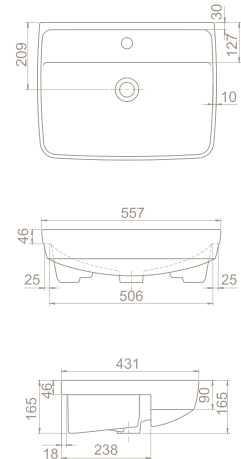

14

19x58x49

40"HC Cont. : 56
114x114x248

Truck : 56
114x114x248