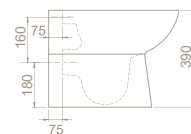

Features

- *3/8" Brass Connection*
- *Delayed Fill Valve*
- *Water pressure range: 0,3-10 bar*
- *Certifications UPC*

Features

- *Duroplast*
- *Easy Take Off*
- *Hinges Stainless Steel*

| | | |
|--|---------------------------------|---------------------------------|
| | 40 | 27 |
| | 38x79x43 | 38x56x42 |
| | 40"HC Cont. : 20 114x114x229 | 40"HC Cont. : 30 114x114x256 |
| | Truck : 20 114x114x229 | Truck : 30 114x114x256 |