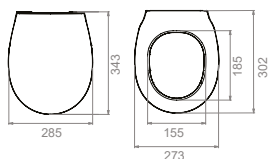

160000 000 31

160000 000 28

9FF1551000

Features

- 3/8" Brass Connection
- Removable filter
- Water pressure range: 0,3-10 bar

9SC1134000

Features

- Easy Take Off
- Plastic Hinge