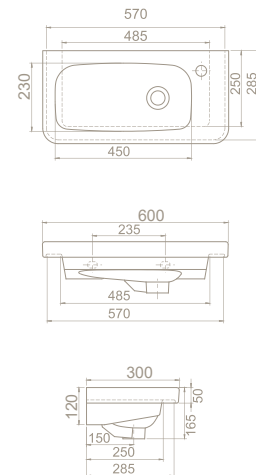

Features

Standard System
Bidet **Without / With**
Installation **Easy Fixation**
Flushing **3 - 6 L**
Shape **Square**
Fixing **Not Included**
please remove "-W" for bidet hole

Colours

- 018200-w-97 white matte
- 018208-w-97 cappuccino matte
- 018209-w-97 anthracite matte

28	21	16	10
37x56x38	37x56x41	19x82x42	18x62x32
40"HC Cont. : 30 114x114x239	40"HC Cont. : 30 110x110x219	40"HC Cont. : 32 83x120x243	40"HC Cont. : 72 100x120x242
Truck : 30 114x114x239	Truck : 30 110x110x219	Truck : 36 83x120x266	Truck : 76 100x120x256