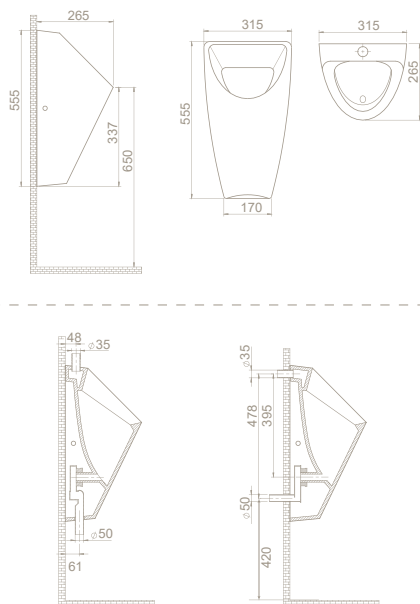

Features

Height **55,5 cm**
Installation **Hidden Fixation**
Fixing **included**

Height **65,5 cm**
Installation **Easy Fixation**
Fixing **included**

11	8
34x57x28	14x68x38
40"HC Cont. : 24 100x120x124	40"HC Cont. : 72 108x108x239
Truck : 24 100x120x124	Truck : 72 108x108x239