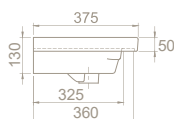

Fixing **Not included**

Bowl **Left**

Installation **Vanity Basins/
Wall Hang**

*please remove "-U"
to cancel the faucet hole*

033000-97

033008-97

033009-97

	74,5x35	54x27
	16	10
	19x82x42	18x62x32
	40"HC Cont. : 32 83x120x243	40"HC Cont. : 72 100x120x242
	Truck : 36 83x120x266	Truck : 76 100x120x256