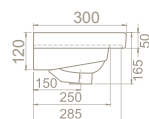

Fixing **Not included**

Bowl **Left**

Installation **Vanity Basins/
Wall Hang**

*please remove "-U"
to cancel the faucet hole*

033000-97

033008-97

033009-97

	74,5x35	54x27
	16	10
	19x82x42	18x62x32
	40"HC Cont. : 32 83x120x243	40"HC Cont. : 72 100x120x242
	Truck : 36 83x120x266	Truck : 76 100x120x256