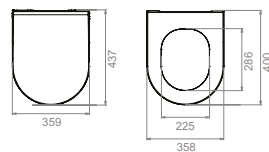

Bella Slim Quick Release, Soft Close, Seat Cover

9SC1061001

Features

- Duroplast
- Easy Take Off
- Hinges Stainless Steel

9SC1065001
white matte

9SC1065081
cappuccino matte

9SC1065091
anthracite matte