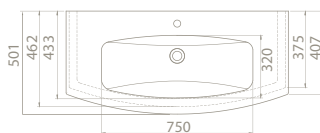

90x51 cm

090100-u
Basin, Plus

Installation
Vanity / Wall hang Basin

please remove "-U"
to cancel the faucet hole

- **090100-97**
- **090108-97**
- **090109-97**

	46x107	46x85
	27	22
	18x112x54	19x91x54
	40"HC Cont. : 26 110x110x248	40"HC Cont. : 26 93x110x249
	Truck : 26 110x110x248	Truck : 26 93x110x249