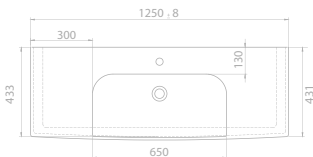

85x45 cm

034300-u
Basin, Roma

Features

Installation
Vanity / Wall hang Basin

please remove "-U"
to cancel the faucet hole

Colours

- **034600-97**
  white matte
- **034608-97**
  cappuccino matte
- **034609-97**
  anthracite matte

Installation
Vanity / Wall hang Basin

please remove "-U"
to cancel the faucet hole

- **034400-97**
- **034408-97**
- **034409-97**

Installation
Vanity / Wall hang Basin

please remove "-U"
to cancel the faucet hole

- **034300-97**
- **034308-97**
- **034309-97**

	120x41	91x41	81x41
	28	21	19
	18x130x49	18x97x49	18x87x49
	40"HC Cont. : 12 108x128x112	40"HC Cont. : 28 100x120x244	40"HC Cont. : 28 93x110x246
	Truck : 12 108x128x112	Truck : 28 100x120x244	Truck : 28 93x110x246