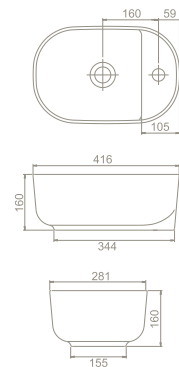

Features

Installation
Over Counter Basin

*please remove "-U"
to cancel the faucet hole*

Colours

- 077300-97
  white matte
- 077308-97
  cappuccino matte
- 077309-97
  anthracite matte

	17		12		8
	41x81x18		42x62x18		30x43x18
	40"HC Cont. : 39 83x120x241		40"HC Cont. : 62 105x120x248		40"HC Cont. : 120 100x120x250
	Truck : 42 83x120x259		Truck : 62 105x120x248		Truck : 120 100x120x250