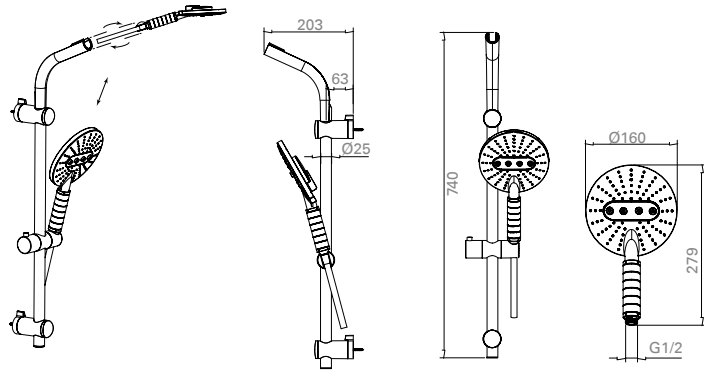

Technical Drawing