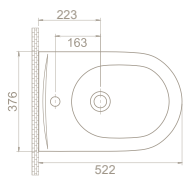

Features

- Installation **Hidden Fixation**
- Shape **Soft**
- Fixing **included**
- Tap Hole Configuration **Tap Hole**
- Overflow **With Overflow**

Colours

- 015700-97 white matte
- 015708-97 cappuccino matte
- 015709-97 anthracite matte

	21
	39x54x33
	40"HC Cont. : 42 114x114x241
	Truck : 42 114x114x241