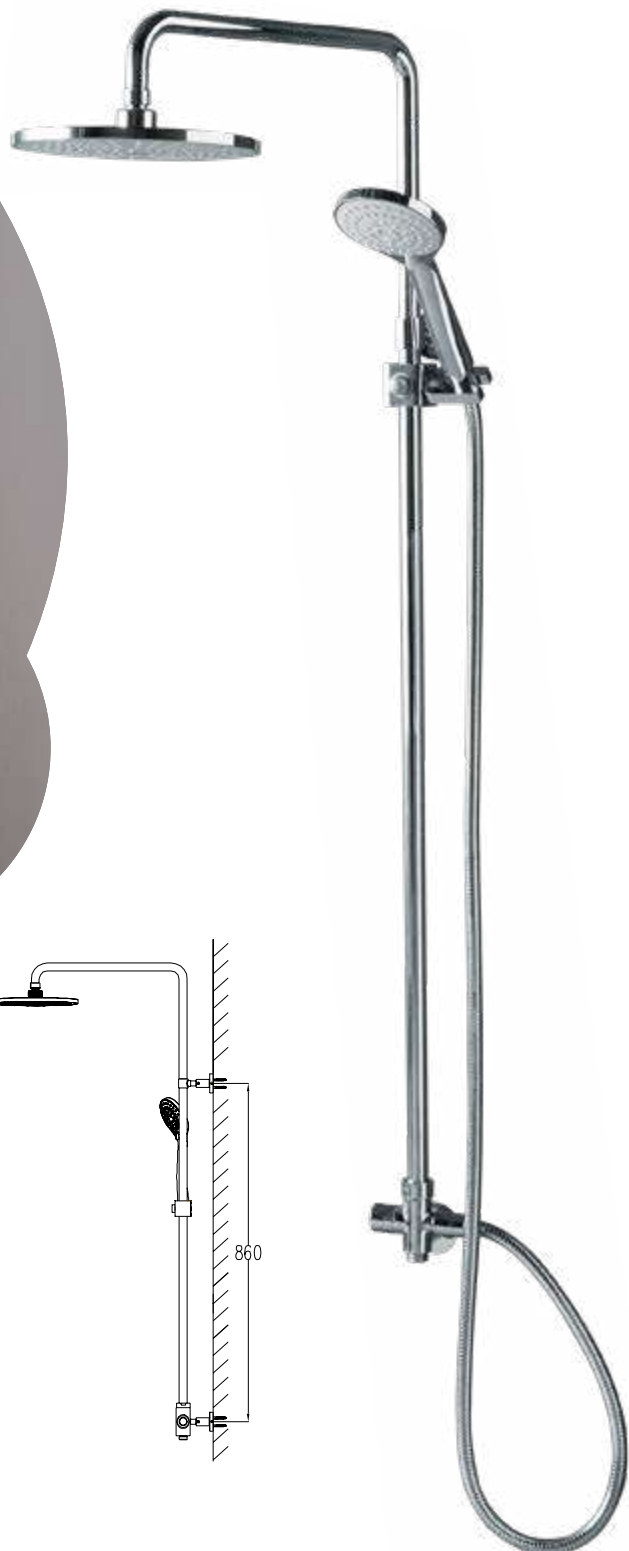

Ocean Shower Systems

9SS1065300

- 5 Function Hand Shower
- Up to %50 less Water saving with Neoperl Restrictor
- Ø 214mm moveable shower head
- Corrosion-Resistant Silky Surface
- Optimum water repelling
- Excellent water flow under low-pressure