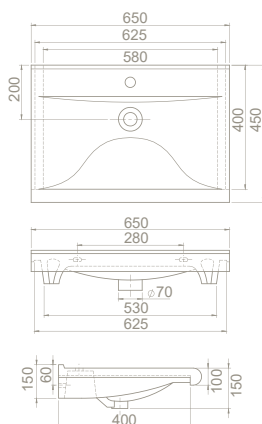

Colours

- **061500-97**
  white matte
- **061508-97**
  cappuccino matte
- **061509-97**
  anthracite matte

16

18x66x50

40"HC Cont. : 46
105x120x248

Truck : 50
105x120x261