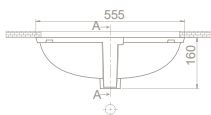

40"HC Cont. : 80
100x100x195

Truck : 80
100x100x195

Turkuaz[®]
SERAMİK

CeraStyle[®]

CONCEALED CISTERN

- DAMP AND NOISE ISOLATION
- ONE PIECE BODY, EASY AND QUICK INSTALLATIONS
- QUICK AND SILENCE FILL VALVE
- IMPACT AND COLD RESIST ONE PIECE HDPE BODY
- HIGH DURABILITY FRAME
- DUAL FUNCTION 3/6 LT, ADJUSTABLE INTERNAL MECHANISM