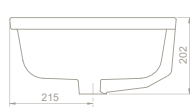

Ø 38 cm

070600
Under Counter Basin, Suit

Installation
Under Counter Basin
Wall Hang Basin/Half Pedestal

depth: 14,6 cm

8