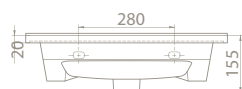

55x45 cm

067200-u
Basin, Arte

Features

Installation
Vanity / Wall hang Basin

please remove "-U"
to cancel the faucet hole

| | |
|--|---------------------------------|
| | 51,7x35 |
| | 11 |
| | 18x56x39 |
| | 40"HC Cont. : 72 110x110x248 |
| | Truck : 76 110x110x266 |