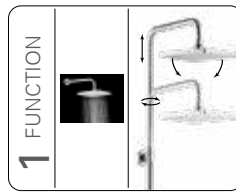

Packing Details