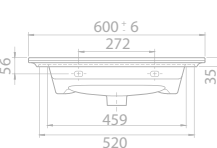

50x36 cm

041900-u
Basin, Blue

Installation
Vanity / Wall hang Basin

*please remove "-U"
to cancel the faucet hole*

- 041900-97
- 041908-97
- 041909-97

	52x43	42,6x32,6
	14	9
	21x63x53	20x53x40
	40"HC Cont. : 43 105x120x246	40"HC Cont. : 64 114x114x234
	Truck : 43 105x120x246	Truck : 72 114x114x254