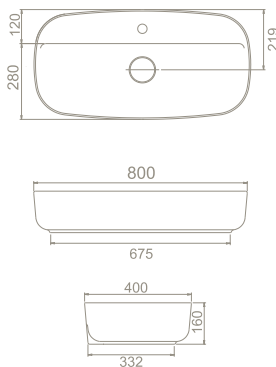

Features

Installation
Over Counter Basin

*please remove "-U"
to cancel the faucet hole*

Colours

- 077300-97
  white matte
- 077308-97
  cappuccino matte
- 077309-97
  anthracite matte

	17		12		8
	41x81x18		42x62x18		30x43x18
	40"HC Cont. : 39 83x120x241		40"HC Cont. : 62 105x120x248		40"HC Cont. : 120 100x120x250
	Truck : 42 83x120x259		Truck : 62 105x120x248		Truck : 120 100x120x250