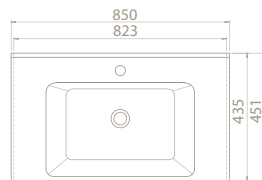

Features

Installation
Vanity / Wall hang Basin

please remove "-U"
to cancel the faucet hole

Installation
Vanity / Wall hang Basin

please remove "-U"
to cancel the faucet hole

Installation
Vanity / Wall hang Basin

please remove "-U"
to cancel the faucet hole

Installation
Vanity / Wall hang Basin

please remove "-U"
to cancel the faucet hole

	97x43,5	82x43,5	72,5x43,5	62x43
	21	19	16	14
	21x103x52	19x88x50	18x77x49	18x67x49
	40"HC Cont. : 26 105x120x242	40"HC Cont. : 28 93x110x252	40"HC Cont. : 36 114x114x244	40"HC Cont. : 46 100x120x244
	Truck : 28 105x120x263	Truck : 28 93x110x252	Truck : 40 114x114x256	Truck : 50 100x120x256