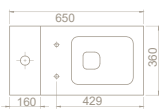

Colours

- 008000-w-97
  white matte
- 008008-w-97
  cappuccino matte
- 008009-w-97
  anthracite matte

	37	23
	43x84x44	38x53x37
	40"HC Cont. : 10 85x85x234	40"HC Cont. : 30 114x114x234
	Truck : 10 85x85x234	Truck : 30 114x114x234

Wall Hang Toilet,
Mona
018000-w

Standard System
Bidet **Without / With**
Installation **Easy Fixation**
Flushing **3 - 6 L**
Shape **Square**
Fixing **Not Included**
please remove "-W"
for bidet hole

- 018000-w-97
- 018008-w-97
- 018009-w-97