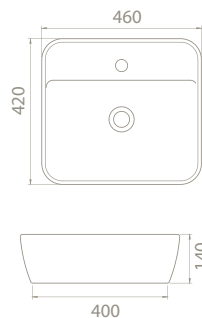

PRODUCTS

67x42 cm

076500-u

Over Counter Basin, One

55x45 cm

076700-u

Over Counter Basin, One

46x42 cm

076300-u

Over Counter Basin, One

Ø 42 cm

076400-u

Over Counter Basin, One

Features

Installation

Over Counter Basin

With Taphole

please remove "-U" to cancel the faucet hole

Colours

- **076500-97**
  white matte
- **076508-97**
  cappuccino matte
- **076509-97**
  anthracite matte

Installation

Over Counter Basin

With Taphole

please remove "-U" to cancel the faucet hole

Installation

Over Counter Basin

With Taphole

please remove "-U" to cancel the faucet hole

Installation

Over Counter Basin

With Taphole

please remove "-U" to cancel the faucet hole

076700-97

076708-97

076709-97

076300-97

076308-97

076309-97

076400-97

076408-97

076409-97

11

44x68x17

40"HC Cont. : 56
114x114x245

Truck : 56
114x114x245

14

47x56x17

40"HC Cont. : 66
105x120x249

Truck : 66
105x120x249

12

43x47x15

40"HC Cont. : 90
105x120x242

Truck : 90
105x120x242

8

44x44x16

40"HC Cont. : 90
105x120x254

Truck : 90
105x120x254