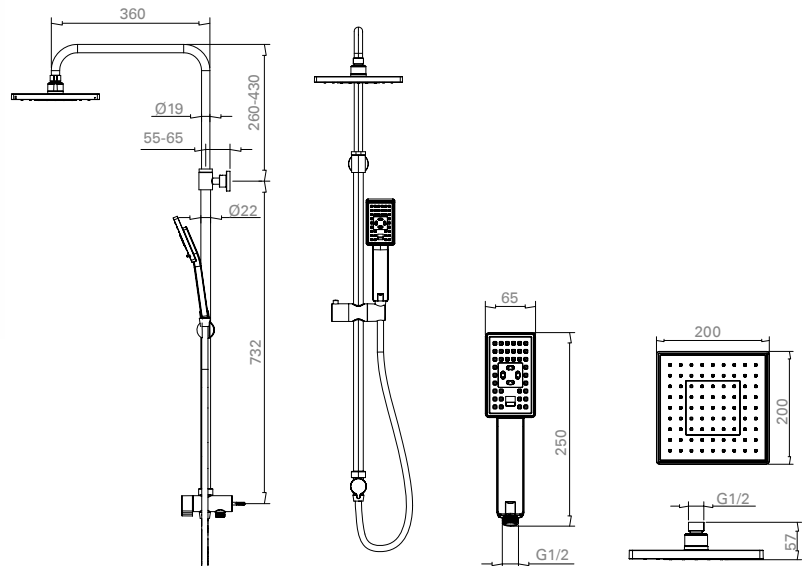

Packing Details

200 mm

+

65mmx110mm

+

1x1.5m + 1x0.5 m

Technical Drawing

SHOWER SYSTEMS, SET AND SHOWER SPIRAL