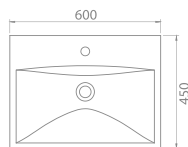

60x45 cm

032000-u
Basin, Elite

Features

Installation
Vanity / Wall hang Basin

please remove "-U"
to cancel the faucet hole

Installation
Vanity / Wall hang Basin

please remove "-U"
to cancel the faucet hole

Colours

- **032100-97**
  white matte
- **032108-97**
  cappuccino matte
- **032109-97**
  anthracite matte

032000-97

032008-97

032009-97

	65,5x42,5	55,5x42,5
	16	16
	20x71x50	20x62x49
	40"HC Cont. : 36 110x110x250	40"HC Cont. : 48 100x120x246
	Truck : 40 110x110x261	Truck : 48 100x120x246