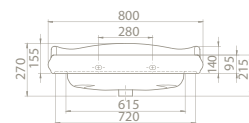

Pedestal

006100
Basin, 1837

Features

Installation
Vanity / Wall hang Basin

please remove "-U"
to cancel the faucet hole

Installation
Vanity / Wall hang Basin

please remove "-U"
to cancel the faucet hole

Installation
Vanity / Wall hang Basin

please remove "-U"
to cancel the faucet hole

	90x49,5	71x49,5	51x49,5	
	29	25	19	10
	31x101x58	29x82x58	30x61x58	20x70x27
	40"HC Cont. : 16 100x120x244	40"HC Cont. : 16 83x120x246	40"HC Cont. : 32 120x120x246	40"HC Cont. : 32 110x110x122
	Truck : 16 100x120x244	Truck : 16 83x120x246	Truck : 32 120x120x246	Truck : 32 110x110x122