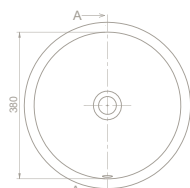

Ø 38 cm

070600
Under Counter Basin, Suit

Installation
Under Counter Basin
Wall Hang Basin/Half Pedestal

depth: 14,6 cm

8