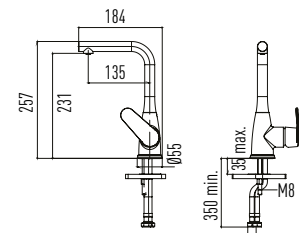

9FA200W99N20

Washbasin Mixer,
Swivel Spout, Chrome

Pieces in Box 8