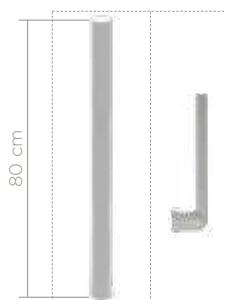

PACKING CONTENTS