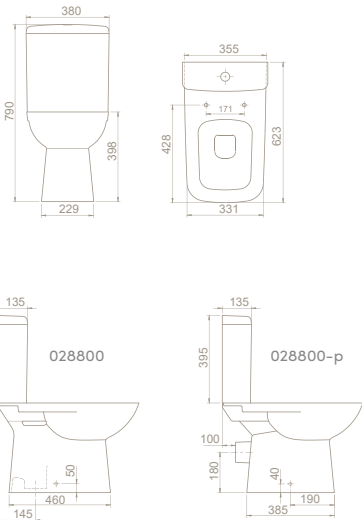

PRODUCTS

Cistern, Bella
009800

Features

Bidet *Without / With*
Installation *Hidden Fixation*
Flushing **3 - 6 L**
Fixing *included*
please remove "-W"
for bidet hole
please add "-P"
for side entry cistern

	38
	40x78x42
	40"HC Cont. : 20 114x114x224
	Truck : 20 114x114x224

Standard System
Bidet *Without / With*
Installation *Easy Fixation*
Flushing **3 - 6 L**
Shape *Soft*
Fixing **Not Included**
please remove "-W"
for bidet hole

17

38x54x39

40"HC Cont. : 30
114x114x244

Truck : 30
114x114x244

Tap Hole
Installation *Easy Fixation*
Shape *Soft*
Fixing **Not Included**

19

38x54x39

40"HC Cont. : 36
114x114x245

Truck : 36
114x114x245

Nil Concealed Cistern

9CC0800040

- Dual flush, adjustable flush valve. Feel the difference with nature friendly concealed cistern.
- Impact and cold resist PE body
- Damp and noise isolation
- Durable for 400 kgs load
- Easy and quick installations
- Suitable for concrete wall and drywall.

for push buttons, please check page 216

Bidet Frame (105 cm)

9BF1050010

- Safe mounting with metal profile frame
- Practical ease of application
- Possibility to apply to both drywall and reinforced concrete walls
- Up and down height adjustment

Durable High-Quality "Brass" Elbow