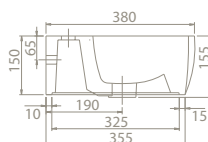

Features

Installation

**Vanity / Wall hang Basin/
Over Counter Basin**

*please remove "-U"
to cancel the faucet hole*

49,5x34,5

14

18x57x42

40"HC Cont. : 64
110x110x242

Truck : 72
110x110x266