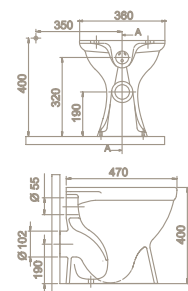

Toilets - P Type