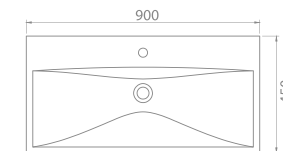

80x45 cm

032200-u
Basin, Elite

Installation
Vanity / Wall hang Basin

*please remove "-U"
to cancel the faucet hole*

032200-97

032208-97

032209-97

	116x42	94x42	84,7x42,2	76,2x42,5
	29	23	20	18
	20x122x49	19x102x49	19x92x49	20x82x48
	40"HC Cont. : 24 120x120x210	40"HC Cont. : 28 100x120x246	40"HC Cont. : 28 93x110x248	40"HC Cont. : 28 83x120x245
	Truck : 24 120x120x210	Truck : 28 100x120x246	Truck : 28 93x110x248	Truck : 28 83x120x245