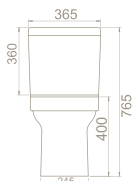

45	40
	38x79x43	38x79x43
	40"HC Cont. : 20 114x114x229	40"HC Cont. : 20 114x114x227
	Truck : 20 114x114x229	Truck : 20 114x114x227