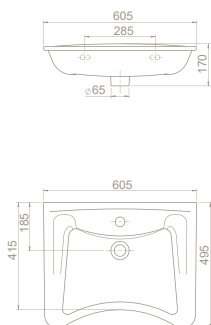

Features

- **3/8" Brass Connection**
- **Delayed Fill Valve**
- **Water pressure range:**
  0,3-10 bar
- **Certifications**
  UPC