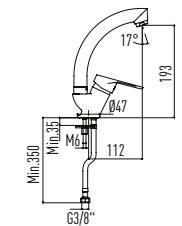

GARDA

- 35 mm ceramic cartridge with adjustable temperature Flow Rate Limitation
- %50 less water consumption
- Easy installation
- 5 Year guarantee

9FA203W99N10

Washbasin Mixer,
Chrome

Pieces in Box 8

9FA203K99N10

Kitchen Mixer,
Chrome

Pieces in Box 8

9FA203B99N10

Bath Mixer,
Chrome

Pieces in Box 8

9FA203W99N20

Washbasin Mixer,
Swivel Spout, Chrome

Pieces in Box 8

9FA203B99N11

Shower Mixer,
Chrome

Pieces in Box 8

9FA203D99N10

Bidet Mixer,
Chrome

Pieces in Box 8