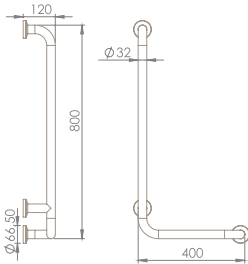

Angled Grab Bar
9AD0310030

This serie of closet and Basin is designed for disabled for their easy use and comfort in their bathroom.