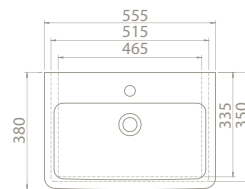

NEW

arya

This special set has an minimal design with its framed appearance

The set has 100 cm, 80 cm, and 60 cm size options.

cerastyle.com

PRODUCTS

100x45 cm

043500-u
Basin, Arya