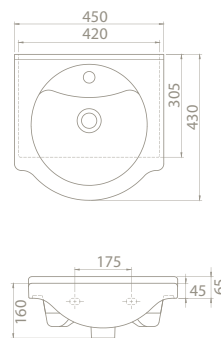

65x50 cm

066100-u
Basin, Nil

55x47 cm

066000-u
Basin, Nil

45x43 cm

066200-u
Basin, Nil

Features

Installation
Vanity / Wall hang Basin

please remove "-U"
to cancel the faucet hole

Installation
Vanity / Wall hang Basin

please remove "-U"
to cancel the faucet hole

Installation
Vanity / Wall hang Basin

please remove "-U"
to cancel the faucet hole

	61,5x33	51,5x33	41,5x30
	16	13	11
	22x66x53	22x57x51	21x47x47
	40"HC Cont. : 34 110x110x248	40"HC Cont. : 44 114x114x240	40"HC Cont. : 60 110x110x249
	Truck : 34 110x110x248	Truck : 44 114x114x240	Truck : 60 110x110x249