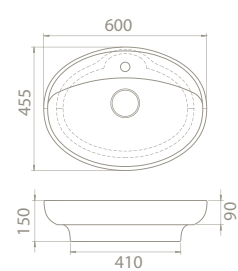

C60x46 cm

072200-u
Over Counter Basin, Lal

Ceramic Cap
Installation
Over Counter Basin
Included ceramic valve
please remove "-U"
to cancel the faucet hole

- **072200-97**
- **072208-97**
- **072209-97**

	18	16	13	12
	44x82x18	44x72x17	44x61x17	48x61x17
	40"HC Cont. : 36 83x120x241	40"HC Cont. : 56 114x114x252	40"HC Cont. : 66 105x120x248	40"HC Cont. : 56 108x108x254
	Truck : 36 83x120x241	Truck : 56 114x114x252	Truck : 66 105x120x248	Truck : 56 108x108x254