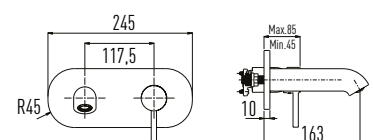

9FA202W99N30

Washbasin Mixer,
Built-in, Chrome

Pieces in Box 8

This product needs to be purchased together with SMARTBOX BUILT-IN GROUP