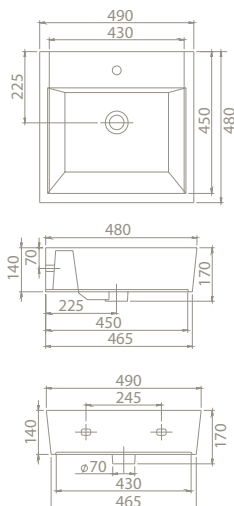

Features

Installation
**Vanity / Wall hang Basin/
Over Counter Basin**

*please remove "-U"
to cancel the faucet hole*

	44x46
	14
	19x50x50
	40"HC Cont. : 56 110x110x252
	Truck : 60 110x110x264

Click-clack Basin Drains

Features

- Chrome Coated
- Brass Material
- G1 ¼ Connection

Circle Pop-up Waste for Washbasin

9SB001M010

Circle Pop-up Waste for Washbasin

9SB001M011