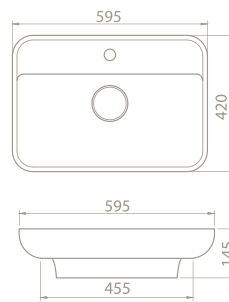

C60x46 cm

072200-u
Over Counter Basin, Lal

Ceramic Cap
Installation
Over Counter Basin
Included ceramic valve
please remove "-U"
to cancel the faucet hole

- **072200-97**
- **072208-97**
- **072209-97**

	18	16	13	12
	44x82x18	44x72x17	44x61x17	48x61x17
	40"HC Cont. : 36 83x120x241	40"HC Cont. : 56 114x114x252	40"HC Cont. : 66 105x120x248	40"HC Cont. : 56 108x108x254
	Truck : 36 83x120x241	Truck : 56 114x114x252	Truck : 66 105x120x248	Truck : 56 108x108x254