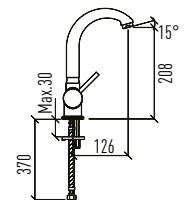

9FA202B99N11

Shower Mixer,
Chrome

Pieces in Box 8