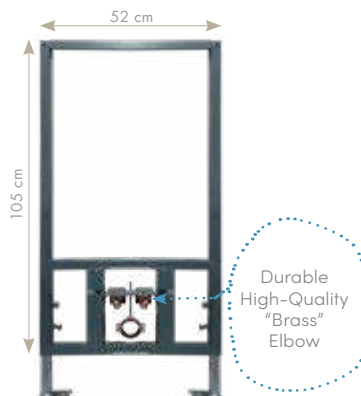

| | |
|--|---------------------------------|
| | 21 |
| | 39x54x33 |
| | 40"HC Cont. : 42 114x114x241 |
| | Truck : 42 114x114x241 |

Nil Concealed Cistern

9CC0800040

- Dual flush, adjustable flush valve. Feel the difference with nature friendly concealed cistern.
- Impact and cold resist PE body
- Damp and noise isolation
- Durable for 400 kgs load
- Easy and quick installations
- Suitable for concrete wall and drywall.

Bidet Frame (105 cm)

9BF1050010

- Safe mounting with metal profile frame
- Practical ease of application
- Possibility to apply to both drywall and reinforced concrete walls
- Up and down height adjustment