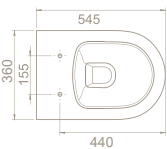

Features

- *3/8" Brass Connection*
- *Delayed Fill Valve*
- *Water pressure range: 0,3-10 bar*
- *Certifications UPC*

Features

- *Duroplast*
- *Easy Take Off*
- *Hinges Stainless Steel*

| | | |
|--|---------------------------------|---------------------------------|
| | 40 | 27 |
| | 38x79x43 | 38x56x42 |
| | 40"HC Cont. : 20 114x114x229 | 40"HC Cont. : 30 114x114x256 |
| | Truck : 20 114x114x229 | Truck : 30 114x114x256 |