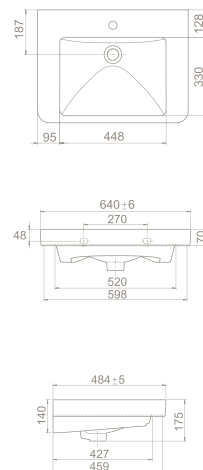

NEW 94x48 cm
035700-u
Basin, Noura

Fixing **Not included**
Bowl **Center**
Installation **Vanity Basins/Wall Hang**
please remove "-U"
to cancel the faucet hole

NEW 64x48 cm
035500-u
Basin, Noura

Fixing **Not included**
Bowl **Center**
Installation **Vanity Basins/Wall Hang**
please remove "-U"
to cancel the faucet hole

60x48 cm
007700-u
Basin, Noura

Fixing **Not included**
Bowl **Center**
Installation **Pedestal/Wall Hang**
please remove "-U"
to cancel the faucet hole

	117,8x43,3	87,6x45	57,8x43,2	
	30	20	15	19
				21x62x54
				40"HC Cont. : 44 105x120x250
				Truck : 44 105x120x250