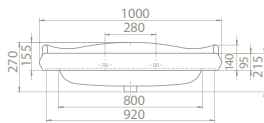

Pedestal

006100
Basin, 1837

Features

Installation
Vanity / Wall hang Basin

please remove "-U"
to cancel the faucet hole

Installation
Vanity / Wall hang Basin

please remove "-U"
to cancel the faucet hole

Installation
Vanity / Wall hang Basin

please remove "-U"
to cancel the faucet hole

	90x49,5	71x49,5	51x49,5	
	29	25	19	10
	31x101x58	29x82x58	30x61x58	20x70x27
	40"HC Cont. : 16 100x120x244	40"HC Cont. : 16 83x120x246	40"HC Cont. : 32 120x120x246	40"HC Cont. : 32 110x110x122
	Truck : 16 100x120x244	Truck : 16 83x120x246	Truck : 32 120x120x246	Truck : 32 110x110x122