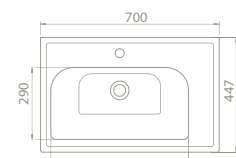

70x45 cm

031100-u
Basin, Frame

Features

Installation
Vanity / Wall hang Basin

*please remove "U"
to cancel the faucet hole*

Colours

- **031400-97**
  white matte
- **031408-97**
  cappuccino matte
- **031409-97**
  anthracite matte

Installation
Vanity / Wall hang Basin

*please remove "U"
to cancel the faucet hole*

Installation
Vanity / Wall hang Basin

*please remove "U"
to cancel the faucet hole*

Installation
Vanity / Wall hang Basin

*please remove "U"
to cancel the faucet hole*

031300-97

031308-97

031309-97

031200-97

031208-97

031209-97

031100-97

031108-97

031109-97

	94x42	84,7x42,2	76,2x42,5	65,5x42,5
	22	20	18	17
	19x101x49	20x92x49	19x81x49	20x72x50
	40"HC Cont. : 28 100x120x246	40"HC Cont. : 28 100x110x249	40"HC Cont. : 28 83x120x248	40"HC Cont. : 36 110x110x253
	Truck : 30 100x120x256	Truck : 30 100x110x259	Truck : 30 83x120x259	Truck : 40 110x110x264