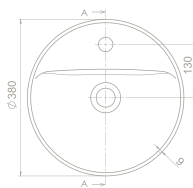

Ø 38 cm

078000-u
in Countertop, Suit

Features

Installation
Vanity / Over Counter Basin

please remove "-U"
to cancel the faucet hole

8