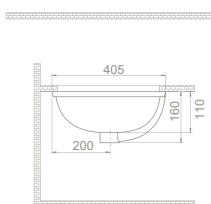

40"HC Cont. : 80
100x100x195

Truck : 80
100x100x195

Turkuaz[®]
SERAMİK

CeraStyle[®]

CONCEALED CISTERN

- DAMP AND NOISE ISOLATION
- ONE PIECE BODY, EASY AND QUICK INSTALLATIONS
- QUICK AND SILENCE FILL VALVE
- IMPACT AND COLD RESIST ONE PIECE HDPE BODY
- HIGH DURABILITY FRAME
- DUAL FUNCTION 3/6 LT, ADJUSTABLE INTERNAL MECHANISM