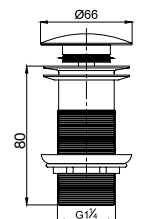

click - clack