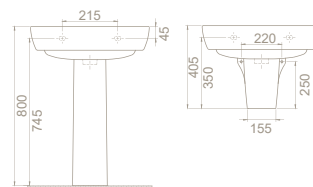

Fixing **Not included**
Bowl **Center**
Installation **Pedestal/Wall Hang**
please remove "-U"
to cancel the faucet hole

Features

	18	14	12	10
	21x62x54	20x57x48	21x52x44	20x46x39
	40"HC Cont. : 44 105x120x250	40"HC Cont. : 50 100x120x251	40"HC Cont. : 64 114x114x252	40"HC Cont. : 72 108x108x245
	Truck : 44 105x120x250	Truck : 50 100x120x251	Truck : 64 114x114x252	Truck : 72 108x108x245