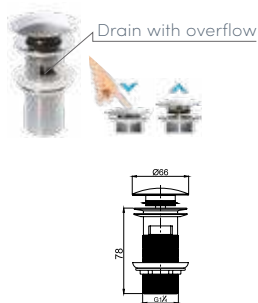

Click-clack Basin Drains

Features

- Chrome Coated
- Brass Material
- G1 ¼ Connection

Circle Pop-up Waste for Washbasin

9SB001M010

Circle Pop-up Waste for Washbasin

9SB001M011

noura