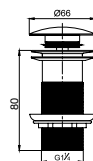

Circle Pop-up Waste for Washbasin

9SB001M011