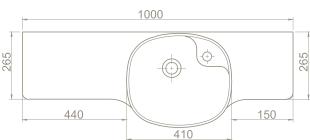

* Right - Bowl

65x32x20,5 cm

043700-u
Basin, Harmony

Installation
Vanity / Wall hang Basin

please remove "-U"
to cancel the faucet hole

* Left - Bowl

anova

Washbasins of the Anova Set were designed particularly for those who enjoy spending time in the bathroom.