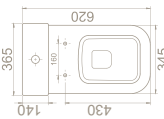

45	40
	38x79x43	38x79x43
	40"HC Cont. : 20 114x114x229	40"HC Cont. : 20 114x114x227
	Truck : 20 114x114x229	Truck : 20 114x114x227

Straight Pan Connector (30cm)
160000 000 31