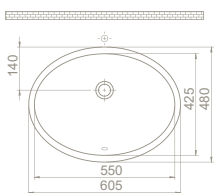

35x30 cm

070500

Under Counter Basin

Features

Installation
Under Counter Basin

Installation
Under Counter Basin

Installation
Under Counter Basin

Installation
Under Counter Basin

11	8	6	4
43x49x7	45x53x7	43x49x7	36x40x11
40"HC Cont. : 96 100x120x185	40"HC Cont. : 96 92x107x190	40"HC Cont. : 96 88x100x190	40"HC Cont. : 96 80x114x195
Truck : 96 100x120x185	Truck : 96 92x107x190	Truck : 96 88x100x190	Truck : 96 80x114x195