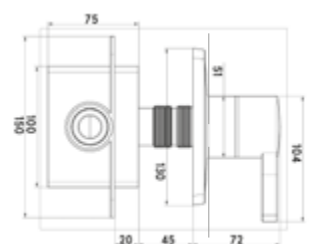

BALL VALVE (for squatting pan)

1/2 "(20mm) Clean Water entry Connection
9SV0070002

3/4 "(25mm) Clean Water entry Connection
9SV0070003