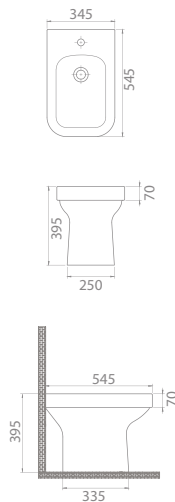

Features

Standard System
Bidet **Without / With**
Installation **Easy Fixation**
Flushing **3 - 6 L**
Shape **Square**
Fixing **Not Included**
please remove "-W" for bidet hole

Colours

- 018200-w-97 white matte
- 018208-w-97 cappuccino matte
- 018209-w-97 anthracite matte

28	21	16	10
37x56x38	37x56x41	19x82x42	18x62x32
40"HC Cont. : 30 114x114x239	40"HC Cont. : 30 110x110x219	40"HC Cont. : 32 83x120x243	40"HC Cont. : 72 100x120x242
Truck : 30 114x114x239	Truck : 30 110x110x219	Truck : 36 83x120x266	Truck : 76 100x120x256