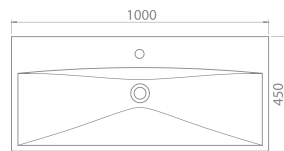

80x45 cm

032200-u
Basin, Elite

Installation
Vanity / Wall hang Basin

*please remove "-U"
to cancel the faucet hole*

032200-97

032208-97

032209-97

	116x42	94x42	84,7x42,2	76,2x42,5
	29	23	20	18
	20x122x49	19x102x49	19x92x49	20x82x48
	40"HC Cont. : 24 120x120x210	40"HC Cont. : 28 100x120x246	40"HC Cont. : 28 93x110x248	40"HC Cont. : 28 83x120x245
	Truck : 24 120x120x210	Truck : 28 100x120x246	Truck : 28 93x110x248	Truck : 28 83x120x245