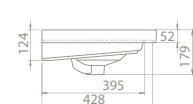

Features

Installation
Vanity / Wall hang Basin

*please remove "U"
to cancel the faucet hole*

Colours

- **031400-97**
  white matte
- **031408-97**
  cappuccino matte
- **031409-97**
  anthracite matte

Installation
Vanity / Wall hang Basin

*please remove "U"
to cancel the faucet hole*

Installation
Vanity / Wall hang Basin

*please remove "U"
to cancel the faucet hole*

Installation
Vanity / Wall hang Basin

*please remove "U"
to cancel the faucet hole*

031300-97

031308-97

031309-97

031200-97

031208-97

031209-97

031100-97

031108-97

031109-97

	94x42	84,7x42,2	76,2x42,5	65,5x42,5
	22	20	18	17
	19x101x49	20x92x49	19x81x49	20x72x50
	40"HC Cont. : 28 100x120x246	40"HC Cont. : 28 100x110x249	40"HC Cont. : 28 83x120x248	40"HC Cont. : 36 110x110x253
	Truck : 30 100x120x256	Truck : 30 100x110x259	Truck : 30 83x120x259	Truck : 40 110x110x264