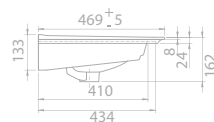

65x47 cm

042100-u
Basin, Blue

Features

Installation
Vanity / Wall hang Basin

please remove "U"
to cancel the faucet hole

Installation
Vanity / Wall hang Basin

please remove "U"
to cancel the faucet hole

Installation
Vanity / Wall hang Basin

please remove "U"
to cancel the faucet hole

Installation
Vanity / Wall hang Basin

please remove "U"
to cancel the faucet hole

Colours

- 042500-97
  white matte
- 042508-97
  cappuccino matte
- 042509-97
  antracite matte

042300-97

042308-97

042309-97

042200-97

042208-97

042209-97

042100-97

042108-97

042109-97

	91x43	71x43	61x43	56x43
	22	18	17	15
	20x102x51	21x84x52	20x73x51	20x68x52
	40"HC Cont. : 26 100x120x238	40"HC Cont. : 26 83x120x242	40"HC Cont. : 34 114x114x237	40"HC Cont. : 34 108x108x240
	Truck : 28 100x120x258	Truck : 28 83x120x263	Truck : 34 114x114x237	Truck : 34 108x108x240