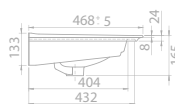

Features

Installation
Vanity / Wall hang Basin

please remove "U"
to cancel the faucet hole

Installation
Vanity / Wall hang Basin

please remove "U"
to cancel the faucet hole

Installation
Vanity / Wall hang Basin

please remove "U"
to cancel the faucet hole

Installation
Vanity / Wall hang Basin

please remove "U"
to cancel the faucet hole

Colours

- 042500-97
  white matte
- 042508-97
  cappuccino matte
- 042509-97
  antracite matte

042300-97

042308-97

042309-97

042200-97

042208-97

042209-97

042100-97

042108-97

042109-97

	91x43	71x43	61x43	56x43
	22	18	17	15
	20x102x51	21x84x52	20x73x51	20x68x52
	40"HC Cont. : 26 100x120x238	40"HC Cont. : 26 83x120x242	40"HC Cont. : 34 114x114x237	40"HC Cont. : 34 108x108x240
	Truck : 28 100x120x258	Truck : 28 83x120x263	Truck : 34 114x114x237	Truck : 34 108x108x240