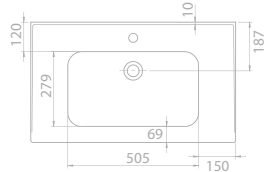

65x47 cm

042100-u
Basin, Blue

Features

Installation
Vanity / Wall hang Basin

please remove "U"
to cancel the faucet hole

Installation
Vanity / Wall hang Basin

please remove "U"
to cancel the faucet hole

Installation
Vanity / Wall hang Basin

please remove "U"
to cancel the faucet hole

Installation
Vanity / Wall hang Basin

please remove "U"
to cancel the faucet hole

Colours

- 042500-97
  white matte
- 042508-97
  cappuccino matte
- 042509-97
  antracite matte

042300-97

042308-97

042309-97

042200-97

042208-97

042209-97

042100-97

042108-97

042109-97

	91x43	71x43	61x43	56x43
	22	18	17	15
	20x102x51	21x84x52	20x73x51	20x68x52
	40"HC Cont. : 26 100x120x238	40"HC Cont. : 26 83x120x242	40"HC Cont. : 34 114x114x237	40"HC Cont. : 34 108x108x240
	Truck : 28 100x120x258	Truck : 28 83x120x263	Truck : 34 114x114x237	Truck : 34 108x108x240