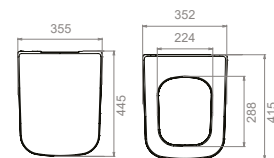

Features

- Easy Take Off
- PP
- Hinges Plastic Sliding

**Duru Slim Quick Release,
Soft Close, Seat Cover**
9SC1148001