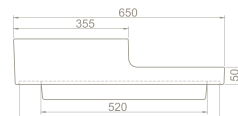

* Right - Bowl

65x32x20,5 cm

043700-u
Basin, Harmony

Installation
Vanity / Wall hang Basin

please remove "-U"
to cancel the faucet hole

* Left - Bowl

anova

Washbasins of the Anova Set were designed particularly for those who enjoy spending time in the bathroom.