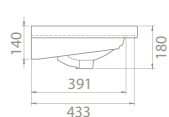

Installation
Vanity / Wall hang Basin

*please remove "U"
to cancel the faucet hole*

043100-97

043108-97

043109-97

	95x42,5	75x42,5	55,5x42,5
	25	20	15
	19x101x50	20x82x49	20x62x49
	40"HC Cont. : 28 100x120x252	40"HC Cont. : 28 83x120x249	40"HC Cont. : 48 100x120x251
	Truck : 28 100x120x252	Truck : 28 83x120x249	Truck : 40 100x120x251