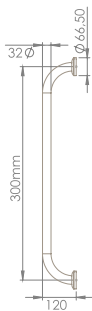

Grab Bar 30 cm
9AD0300030