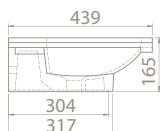

Half Pedestal,
Cubic

016000
Pedestal, Bella

	14		7
	19x74x50		31x32x31
	40"HC Cont. : 36 114x114x253		40"HC Cont. : 72 92x96x262
	Truck : 36 114x114x253		Truck : 72 92x96x262