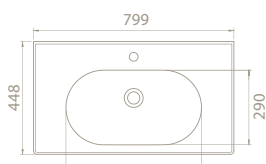

60x45 cm

043100-u
Basin, Arya

Installation
Vanity / Wall hang Basin

*please remove "U"
to cancel the faucet hole*

043100-97

043108-97

043109-97

	95x42,5	75x42,5	55,5x42,5
	25	20	15
	19x101x50	20x82x49	20x62x49
	40"HC Cont. : 28 100x120x252	40"HC Cont. : 28 83x120x249	40"HC Cont. : 48 100x120x251
	Truck : 28 100x120x252	Truck : 28 83x120x249	Truck : 40 100x120x251