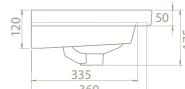

Colours

- 030800-97
  white matte
- 030808-97
  cappuccino matte
- 030809-97
  antracite matte

Installation
Vanity / Wall hang Basin

please remove "-U"
to cancel the faucet hole

Installation
Vanity / Wall hang Basin

please remove "-U"
to cancel the faucet hole

Installation
Vanity / Wall hang Basin

please remove "-U"
to cancel the faucet hole

Installation
Vanity / Wall hang Basin

please remove "-U"
to cancel the faucet hole

	61x42,5	55,5x42,5	46x35,5	46,5x26	46,5x26
	16	13	11	8	8
	19x67x49	19x62x50	19x52x43	20x52x30	19x52x30
	40"HC Cont. : 46 105x120x248	40"HC Cont. : 48 100x120x250	40"HC Cont. : 64 110x110x245	40"HC Cont. : 90 110x110x243	40"HC Cont. : 90 110x110x243
	Truck : 50 105x120x259	Truck : 50 100x120x261	Truck : 68 110x110x264	Truck : 96 110x110x263	Truck : 96 110x110x263