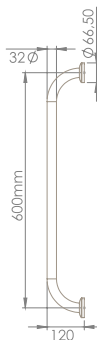

Angled Grab Bar
9AD0310030

This serie of closet and Basin is designed for disabled for their easy use and comfort in their bathroom.