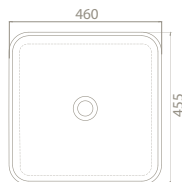

8

21x47x47

40"HC Cont. : 76
114x114x253

Truck : 76
114x114x253

olive

Would you like to bring the ancient traditions of the Mediterranean to your bathrooms in a modernized fashion?

Olive was designed exactly for this purpose, drawing inspiration from the civilization, prosperity and long life represented by the olive. Sink form of the set was inspired from the leaves of the olive tree.