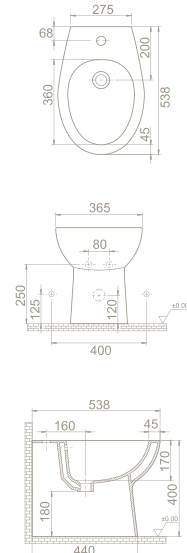

PRODUCTS

**Wall Hang Toilet,
Lila**
018400-w

**Wall Hang Bidet,
Lila**
015200

**BTW Toilet,
Lila**
029100-w

**BTW Bidet,
Lila**
005400

Features

Standard Systsem
Bidet **Without / With**
Installation **Easy Fixation**
Flushing **3 - 6 L**
Fixing **Not included**
*please remove "-W" for bidet
hole*

Bidet **Top Hole**
Installation **Easy Fixation**
Fixing **Not included**

Standard Systsem
Bidet **Without / With**
Installation **Easy Fixation**
Flushing **3 - 6 L**
Fixing **included**
*please remove "-W" for bidet
hole*

Bidet **Top Hole**
Installation **Easy Fixation**
Fixing **included**
Concealed **Flexy Hole
Connection**

14	17	24	21
39x54x37	39x54x37	38x56x42	37x56x44
40"HC Cont. : 31 114x114x234	40"HC Cont. : 36 114x114x233	40"HC Cont. : 30 114x114x256	40"HC Cont. : 30 114x114x231
Truck : 31 114x114x234	Truck : 36 114x114x233	Truck : 30 114x114x256	Truck : 30 114x114x231