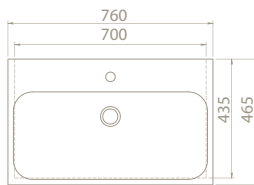

Colours

- **080000-97**
  white matte
- **080008-97**
  cappuccino matte
- **080009-97**
  antracite matte

	69,5x43
	20
	19x77x52
	40"HC Cont. : 26 80120x240
	Truck : 28 80120x259