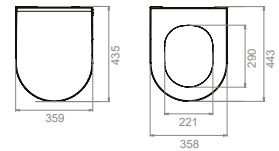

Features

- *Duroplast*
- *Easy Take Off*
- *Hinges Stainless Steel*