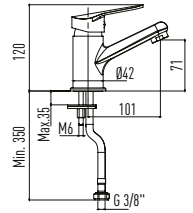

9FA203K99N10

Kitchen Mixer,
Chrome

Pieces in Box 8