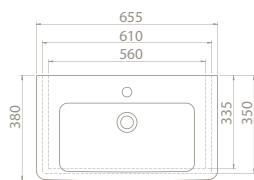

NEW

arya

This special set has an minimal design with its framed appearance

The set has 100 cm, 80 cm, and 60 cm size options.

cerastyle.com

PRODUCTS

100x45 cm

043500-u
Basin, Arya