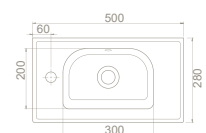

Features

Installation
Vanity / Wall hang Basin

please remove "-U"
to cancel the faucet hole

Colours

- 030800-97
  white matte
- 030808-97
  cappuccino matte
- 030809-97
  antracite matte

Installation
Vanity / Wall hang Basin

please remove "-U"
to cancel the faucet hole

Installation
Vanity / Wall hang Basin

please remove "-U"
to cancel the faucet hole

Installation
Vanity / Wall hang Basin

please remove "-U"
to cancel the faucet hole

Installation
Vanity / Wall hang Basin

please remove "-U"
to cancel the faucet hole

	61x42,5	55,5x42,5	46x35,5	46,5x26	46,5x26
	16	13	11	8	8
	19x67x49	19x62x50	19x52x43	20x52x30	19x52x30
	40"HC Cont. : 46 105x120x248	40"HC Cont. : 48 100x120x250	40"HC Cont. : 64 110x110x245	40"HC Cont. : 90 110x110x243	40"HC Cont. : 90 110x110x243
	Truck : 50 105x120x259	Truck : 50 100x120x261	Truck : 68 110x110x264	Truck : 96 110x110x263	Truck : 96 110x110x263