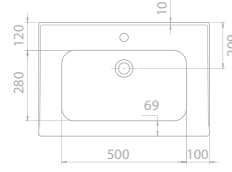

65x47 cm

042100-u
Basin, Blue

Features

Installation
Vanity / Wall hang Basin

please remove "U"
to cancel the faucet hole

Installation
Vanity / Wall hang Basin

please remove "U"
to cancel the faucet hole

Installation
Vanity / Wall hang Basin

please remove "U"
to cancel the faucet hole

Installation
Vanity / Wall hang Basin

please remove "U"
to cancel the faucet hole

Colours

- 042500-97
  white matte
- 042508-97
  cappuccino matte
- 042509-97
  antracite matte

042300-97

042308-97

042309-97

042200-97

042208-97

042209-97

042100-97

042108-97

042109-97

	91x43	71x43	61x43	56x43
	22	18	17	15
	20x102x51	21x84x52	20x73x51	20x68x52
	40"HC Cont. : 26 100x120x238	40"HC Cont. : 26 83x120x242	40"HC Cont. : 34 114x114x237	40"HC Cont. : 34 108x108x240
	Truck : 28 100x120x258	Truck : 28 83x120x263	Truck : 34 114x114x237	Truck : 34 108x108x240