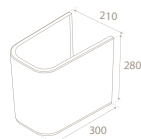

40"HC Cont. : 56
114x114x248

Truck : 56
114x114x248

**Pedestal,
Noura**
006700

**Half Pedestal,
Noura**
016200

Features

Fixing *included*

Fixing *included*

| | | |
|--|---------------------------------|----------------------------------|
| | 10 | 7 |
| | 20x73x20 | 26x32x31 |
| | 40"HC Cont. : 99 114x114x254 | 40"HC Cont. : 112 114x114x231 |
| | Truck : 99 114x114x254 | Truck : 112 114x114x231 |