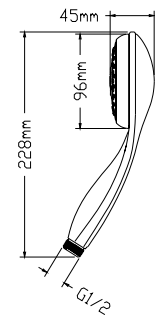

Packing Details

Single Package

HAND SHOWER

Turkuaz[®]
SERAMİK

CeraStyle[®]

Eva Shower Head
Ø 94 mm 5 Function
9SS1155100

Bella Shower Head
Ø 102 mm 5 Function
9SS1065100

Fulya Shower Head
Ø 96 mm 3 Function
9SS1173100