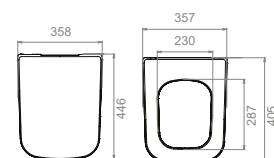

Features

- Duroplast
- Easy Take Off
- Hinges Stainless Steel