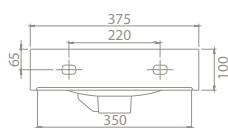

Features

Installation
Vanity / Wall hang Basin

please remove "-U"
to cancel the faucet hole

Installation
Vanity

please remove "-U"
to cancel the faucet hole

	35x26	40,3x22,5
	8	5
	16x39x33	16x45x27
	40"HC Cont. : 147 114x114x241	40"HC Cont. : 162 105x120x252
	Truck : 147 114x114x241	Truck : 162 105x120x252