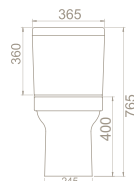

45	40
	38x79x43	38x79x43
	40"HC Cont. : 20 114x114x229	40"HC Cont. : 20 114x114x227
	Truck : 20 114x114x229	Truck : 20 114x114x227