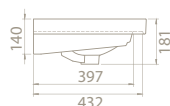

Installation
Vanity / Wall hang Basin

*please remove "U"
to cancel the faucet hole*

043100-97

043108-97

043109-97

	95x42,5	75x42,5	55,5x42,5
	25	20	15
	19x101x50	20x82x49	20x62x49
	40"HC Cont. : 28 100x120x252	40"HC Cont. : 28 83x120x249	40"HC Cont. : 48 100x120x251
	Truck : 28 100x120x252	Truck : 28 83x120x249	Truck : 40 100x120x251