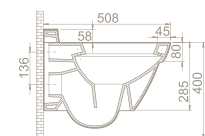

Cistern, Mona
009000

Features

Bidet **Without / With**
Installation **Hidden Fixation**
Flushing **3 - 6 L**
Fixing **included**
please remove "-W" for bidet hole
please add "-r" for side entry cistern

Colours

- 008000-w-97
  white matte
- 008008-w-97
  cappuccino matte
- 008009-w-97
  anthracite matte

	37	23
	43x84x44	38x53x37
	40"HC Cont. : 10 85x85x234	40"HC Cont. : 30 114x114x234
	Truck : 10 85x85x234	Truck : 30 114x114x234

Standard System
Bidet **Without / With**
Installation **Easy Fixation**
Flushing **3 - 6 L**
Shape **Square**
Fixing **Not Included**
please remove "-W"
for bidet hole

- 018000-w-97
- 018008-w-97
- 018009-w-97

Features

- 3/8" Brass Connection
- Delayed Fill Valve
- Water pressure range:
  0,3-10 bar
- Certifications
  UPC

Features

- 3/8" Brass Connection
- Removable Filter
- Water pressure range:
  0,3-10 bar
- Certifications
  Watermark - UPC -
  ANQAS - WSD

Features

- Duroplast
- Easy Take Off
- Hinges Stainless Steel

Features

- Duroplast
- Easy Take Off
- Sliding Hinges

- 9SC1305001
  white matte
- 9SC1305081
  cappuccino matte
- 9SC1305091
  anthracite matte