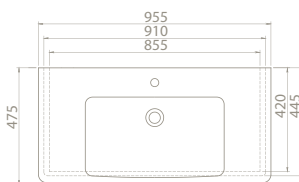

85x48 cm

068300-u
Basin, Porto D

Installation
Vanity / Wall hang Basin

*please remove "-U"
to cancel the faucet hole*

068300-97

068308-97

068309-97

	115x42,2	99,5x43,5	85,5x42	75,5x42
	29	26	21	19
	19x130x53	19x109x53	20x97x50	19x87x52
	40"HC Cont. : 10 108x128x120	40"HC Cont. : 10 110x110x120	40"HC Cont. : 28 100x120x254	40"HC Cont. : 26 93x110x241
	Truck : 10 108x128x120	Truck : 10 110x110x120	Truck : 30 100x120x264	Truck : 26 93x110x241