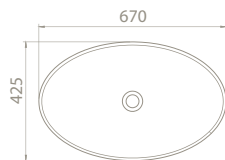

8

21x47x47

40"HC Cont. : 76
114x114x253

Truck : 76
114x114x253

olive

Would you like to bring the ancient traditions of the Mediterranean to your bathrooms in a modernized fashion?

Olive was designed exactly for this purpose, drawing inspiration from the civilization, prosperity and long life represented by the olive. Sink form of the set was inspired from the leaves of the olive tree.