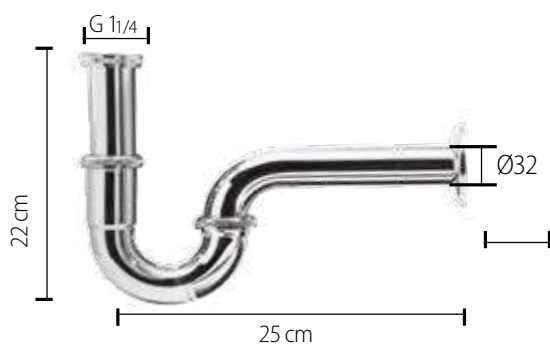

Basin Siphon 25 cm

9SP0011000