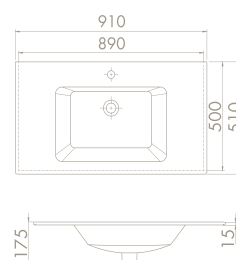

91x51 cm

050400-u
Basin, ibiza

Features

Installation
Vanity Basin

please remove "-U"
to cancel the faucet hole

Installation
Vanity Basin

please remove "-U"
to cancel the faucet hole

Installation
Vanity Basin

please remove "-U"
to cancel the faucet hole

Installation
Vanity Basin

please remove "-U"
to cancel the faucet hole

	117,5x49,5	117,5x49,5	98,5x49,5	88,5x49,5
	21	20	15	14
	19x124x57	19x124x57	20x103x56	20x94x56
	40"HC Cont. : 12 108x128x127	40"HC Cont. : 12 108x128x127	40"HC Cont. : 24 100x120x238	40"HC Cont. : 24 100x110x238
	Truck : 12 108x128x127	Truck : 12 108x128x127	Truck : 24 100x120x238	Truck : 24 100x110x238