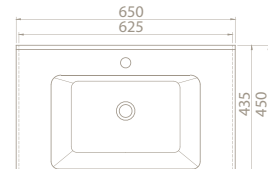

Features

Installation
Vanity / Wall hang Basin

please remove "-U"
to cancel the faucet hole

Installation
Vanity / Wall hang Basin

please remove "-U"
to cancel the faucet hole

Installation
Vanity / Wall hang Basin

please remove "-U"
to cancel the faucet hole

Installation
Vanity / Wall hang Basin

please remove "-U"
to cancel the faucet hole

	97x43,5	82x43,5	72,5x43,5	62x43
	21	19	16	14
	21x103x52	19x88x50	18x77x49	18x67x49
	40"HC Cont. : 26 105x120x242	40"HC Cont. : 28 93x110x252	40"HC Cont. : 36 114x114x244	40"HC Cont. : 46 100x120x244
	Truck : 28 105x120x263	Truck : 28 93x110x252	Truck : 40 114x114x256	Truck : 50 100x120x256