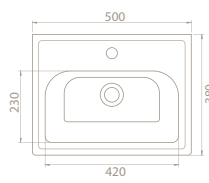

Features

Installation
Vanity / Wall hang Basin

please remove "-U"
to cancel the faucet hole

Colours

- 030800-97
  white matte
- 030808-97
  cappuccino matte
- 030809-97
  antracite matte

Installation
Vanity / Wall hang Basin

please remove "-U"
to cancel the faucet hole

Installation
Vanity / Wall hang Basin

please remove "-U"
to cancel the faucet hole

Installation
Vanity / Wall hang Basin

please remove "-U"
to cancel the faucet hole

Installation
Vanity / Wall hang Basin

please remove "-U"
to cancel the faucet hole

	61x42,5	55,5x42,5	46x35,5	46,5x26	46,5x26
	16	13	11	8	8
	19x67x49	19x62x50	19x52x43	20x52x30	19x52x30
	40"HC Cont. : 46 105x120x248	40"HC Cont. : 48 100x120x250	40"HC Cont. : 64 110x110x245	40"HC Cont. : 90 110x110x243	40"HC Cont. : 90 110x110x243
	Truck : 50 105x120x259	Truck : 50 100x120x261	Truck : 68 110x110x264	Truck : 96 110x110x263	Truck : 96 110x110x263