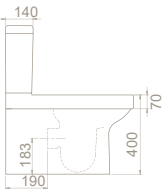

Straight Pan Connector (30cm)
160000 000 31

Extendable WC Pan Flexible elbow
160000 000 28

Lila Double Flush Internal Mechanisms
8FF0012000

- Features**
- 3/8" Brass Connection
 - Delayed Fill Valve
 - Water pressure range: 0,3-10 bar
 - Certifications UPC