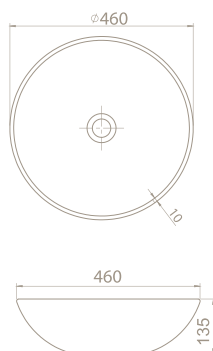

Ø 46 cm

071600

Over Counter Basin, Zero

Features

Installation

Over Counter Basin

Without Tophole

Colours

071600-97
white matte

071608-97
cappuccino matte

071609-97
anthracite matte

8

48x48x16

40"HC Cont. : 80
110x110x251

Truck : 80
110x110x251