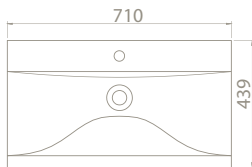

Half Pedestal,
Cubic

016000
Pedestal, Bella

	14		7
	19x74x50		31x32x31
	40"HC Cont. : 36 114x114x253		40"HC Cont. : 72 92x96x262
	Truck : 36 114x114x253		Truck : 72 92x96x262