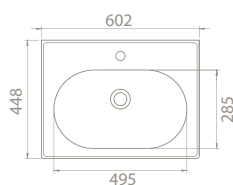

60x45 cm

043100-u
Basin, Arya

Installation
Vanity / Wall hang Basin

*please remove "U"
to cancel the faucet hole*

043100-97

043108-97

043109-97

	95x42,5	75x42,5	55,5x42,5
	25	20	15
	19x101x50	20x82x49	20x62x49
	40"HC Cont. : 28 100x120x252	40"HC Cont. : 28 83x120x249	40"HC Cont. : 48 100x120x251
	Truck : 28 100x120x252	Truck : 28 83x120x249	Truck : 40 100x120x251