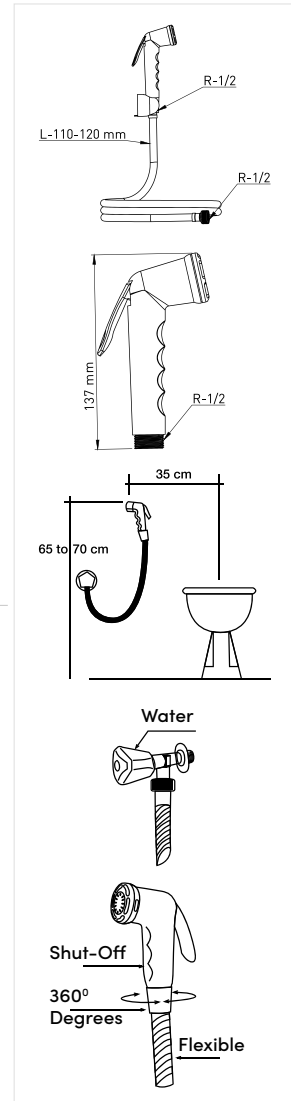

Turkuaz[®]
SERAMİK

CeraStyle[®]

Anti-Twist 100-120 Cm
Stainless Flexible Hose,
Cr-Ni Plated Abs Bracket

**Cr-Ni
ABS Shut-Off**
9SS1601201

**ABS White ABS
Shut-Off**
9SS1601202

BASIN SIPHONS

Turkuaz[®]
SERAMİK