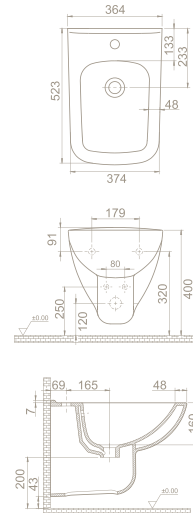

Tap Hole
Installation *Easy Fixation*
Shape *Soft*
Fixing **Not Included**

19

38x54x39

40"HC Cont. : 36
114x114x245

Truck : 36
114x114x245