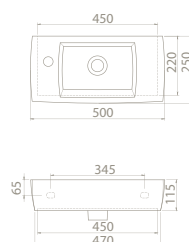

25x50 cm

001500-u

Over Counter Basin, City

Features

Installation

**Vanity / Wall hang Basin/
Over Counter Basin**

*please remove "-U"
to cancel the faucet hole*

25x50 cm

001600-u

Over Counter Basin, City

Installation

**Vanity / Wall hang Basin/
Over Counter Basin**

*please remove "-U"
to cancel the faucet hole*

	44x21,5	44x21,5
	9	9
	17x52x27	17x52x27
	40"HC Cont. : 120 100x120x247	40"HC Cont. : 120 100x120x247
	Truck : 120 100x120x247	Truck : 120 100x120x247