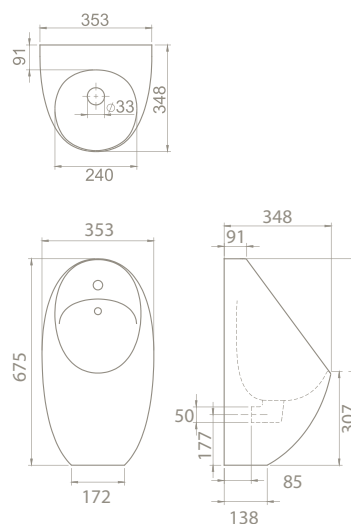

hygienic and
easy cleaning

SET
Photocell Urinal Tap
9UV0011000

Features

Height **67,5 cm**
Installation **Easy Fixation**
Fixing **included**

Colours

- **015800-97**
  white matte
- **015808-97**
  cappuccino matte
- **015809-97**
  anthracite matte

*Supplied with a urinal
mounted*

Sensor remote control
1600 000 0013

Water flow time and sensor
detection distance setting
with remote control

*Sensor remote control is
optional.*

	24
	38x69x38
	40"HC Cont. : 12 108x108x128
	Truck : 12 108x108x128