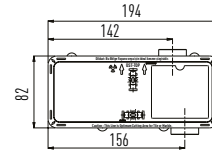

9FA204W99N10

Wash Basin
Built-In Group

Pieces in Box 8