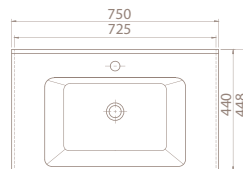

Features

Installation
Vanity / Wall hang Basin

please remove "-U"
to cancel the faucet hole

Installation
Vanity / Wall hang Basin

please remove "-U"
to cancel the faucet hole

Installation
Vanity / Wall hang Basin

please remove "-U"
to cancel the faucet hole

Installation
Vanity / Wall hang Basin

please remove "-U"
to cancel the faucet hole

	97x43,5	82x43,5	72,5x43,5	62x43
	21	19	16	14
	21x103x52	19x88x50	18x77x49	18x67x49
	40"HC Cont. : 26 105x120x242	40"HC Cont. : 28 93x110x252	40"HC Cont. : 36 114x114x244	40"HC Cont. : 46 100x120x244
	Truck : 28 105x120x263	Truck : 28 93x110x252	Truck : 40 114x114x256	Truck : 50 100x120x256