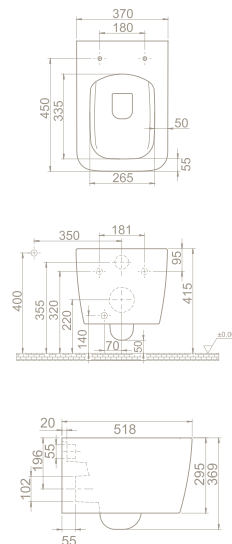

ibiza

Rimless Wall Hang Toilet

Wall Hang Toilet ibiza
Rimless With Integrated
Bidet Faucet

121x51cm - Double Bowl

121x51cm

101x51cm

91x51cm

81x51cm