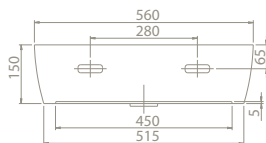

14

18x57x42

40"HC Cont. : 64
110x110x242

Truck : 72
110x110x266

city

Smart Solutions for
Narrow Spaces

Mini washbasins allow
you to breath even in a
narrow bathroom.

Thanks to Mini you gain extra room even
when the space is limited. By combining the
Mini washbasin with a bath cabinet you will
have usefull storage place and an enlarged
bathroom.