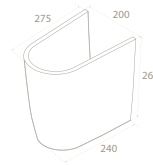

Half Pedestal, Bella

016800

Installation *Hidden Fixation*

Fixing *included*

20	11	6
34x72x33	20x46x39	21x28x29
40"HC Cont. : 28 108x108x241	40"HC Cont. : 72 108x108x245	40"HC Cont. : 160 114x114x242
Truck : 28 108x108x241	Truck : 72 108x108x245	Truck : 160 114x114x242