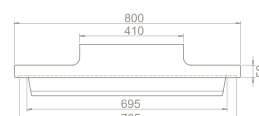

* Right - Bowl

65x32x20,5 cm

043700-u
Basin, Harmony

Installation
Vanity / Wall hang Basin

please remove "-U"
to cancel the faucet hole

* Left - Bowl

anova

Washbasins of the Anova Set were designed particularly for those who enjoy spending time in the bathroom.