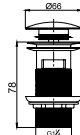

Circle Pop-up Waste for Washbasin

9SB001M010