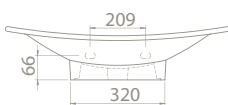

Half Pedestal,
Cubic

016000
Pedestal, Bella

	14		7
	19x74x50		31x32x31
	40"HC Cont. : 36 114x114x253		40"HC Cont. : 72 92x96x262
	Truck : 36 114x114x253		Truck : 72 92x96x262