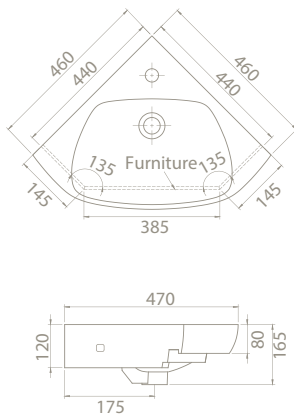

Features

Installation
Vanity / Wall hang Basin

please remove "-U"
to cancel the faucet hole

Installation
**Vanity / Wall hang Basin/
Over Counter Basin**

please remove "-U"
to cancel the faucet hole

12

49x49x19

40"HC Cont. : 56
100x120x242

Truck : 56
100x120x261

7

30x45x17

40"HC Cont. : 120
110x110x254

Truck : 120
110x110x254