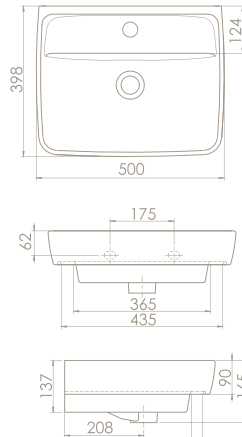

40"HC Cont. : 54
100x120x255

Truck : 54
100x120x255

13

18x51x44

40"HC Cont. : 64
108x108x252

Truck : 64
108x108x252

14

19x58x49