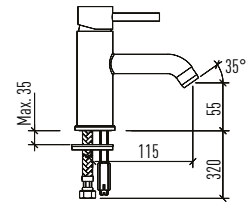

9FA202W99N21

High Wash Basin Mixer,
Chrome

Pieces in Box 8