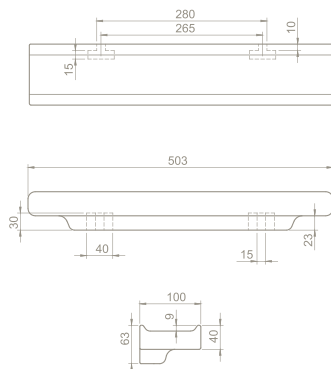

2,4

34x51x12

40"HC Cont. : 264
100x100x116

Truck : 264
100x100x116

1

38x39x20

40"HC Cont. : 768
100x100x94

Truck : 768
100x100x94