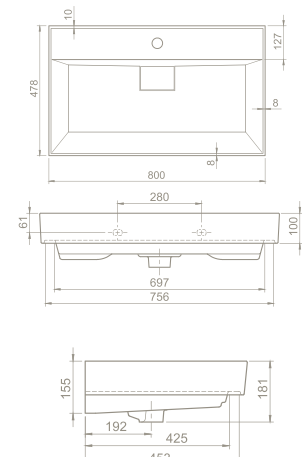

PRODUCTS

120x48 cm

037700-u
Basin, Sharp

Ceramic Cap

Installation
Vanity / Wall hang Basin

please remove "-U"
to cancel the faucet hole

Features

Colours

- 037700-97
  white matte
- 037708-97
  cappuccino matte
- 037709-97
  antracite matte

100x48 cm

037600-u
Basin, Sharp

Ceramic Cap

Installation
Vanity / Wall hang Basin

please remove "-U"
to cancel the faucet hole

037600-97

037608-97

037609-97

100x48 cm

037500-u
Basin, Sharp

Ceramic Cap

Installation
Vanity / Wall hang Basin

please remove "-U"
to cancel the faucet hole

037500-97

037508-97

037509-97

80x48 cm

037300-u
Basin, Sharp

Ceramic Cap

Installation
Vanity / Wall hang Basin

please remove "-U"
to cancel the faucet hole

037300-97

037308-97

037309-97

	115x45	95x45	95x45	75x45
	33	29	29	22
	20x122x52	20x102x52	21x102x53	20x81x52
	40"HC Cont. : 24 120x120x222	40"HC Cont. : 26 100x120x242	40"HC Cont. : 26 105x120x246	40"HC Cont. : 26 83x120x241
	Truck : 24 120x120x22	Truck : 28 100x120x262	Truck : 28 105x120x267	Truck : 28 83x120x261