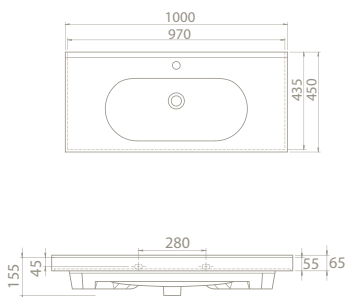

100x45 cm

069200-u
Basin, City

Features

Fixing **Not included**

Bowl **Center**

Installation **Vanity/Wall Hang**

please remove "-U" to cancel the faucet hole

Colours

- **069200-97**
  white matte
- **069208-97**
  cappuccino matte
- **069209-97**
  anthracite matte

80x45 cm

069100-u
Basin, City

Fixing **Not included**

Bowl **Center**

Installation **Vanity/Wall Hang**

please remove "-U" to cancel the faucet hole

069100-97

069108-97

069109-97

60x45 cm

069000-u
Basin, City

Fixing **Not included**

Bowl **Center**

Installation **Vanity/Wall Hang**

please remove "-U" to cancel the faucet hole

069000-97

069008-97

069009-97

	96x42,5	76,5x42,7	56,5x42,7
	22	18	13
	18x102x48	19x82x49	19x62x49
	40"HC Cont. : 32 105x120x239	40"HC Cont. : 28 83x120x247	40"HC Cont. : 72 83x120x247
	Truck : 35 105x120x251	Truck : 30 83x120x259	Truck : 76 100x120x259