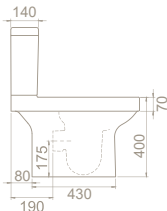

45	40
	38x79x43	38x79x43
	40"HC Cont. : 20 114x114x229	40"HC Cont. : 20 114x114x227
	Truck : 20 114x114x229	Truck : 20 114x114x227