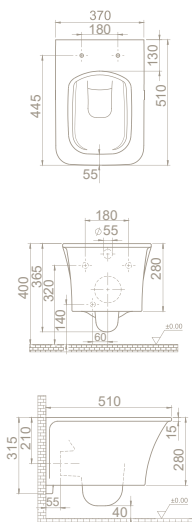

Colours

| |
|---------------------------------|
| 22 |
| 39x54x40 |
| 40"HC Cont. : 30 114x114x249 |
| Truck : 30 114x114x249 |

With Integrated Bidet Faucet

**Wall Hang Toilet ibiza Rimless
With Integrated Bidet Faucet**