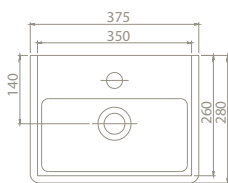

Features

Installation
Vanity / Wall hang Basin

please remove "-U"
to cancel the faucet hole

Installation
Vanity

please remove "-U"
to cancel the faucet hole

	35x26	40,3x22,5
	8	5
	16x39x33	16x45x27
	40"HC Cont. : 147 114x114x241	40"HC Cont. : 162 105x120x252
	Truck : 147 114x114x241	Truck : 162 105x120x252