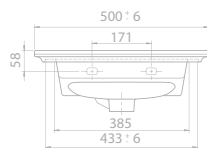

50x36 cm

041900-u
Basin, Blue

Installation
Vanity / Wall hang Basin

*please remove "-U"
to cancel the faucet hole*

- 041900-97
- 041908-97
- 041909-97

	52x43	42,6x32,6
	14	9
	21x63x53	20x53x40
	40"HC Cont. : 43 105x120x246	40"HC Cont. : 64 114x114x234
	Truck : 43 105x120x246	Truck : 72 114x114x254