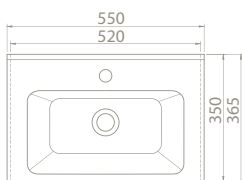

55x45 cm

067200-u
Basin, Arte

Features

Installation
Vanity / Wall hang Basin

please remove "-U"
to cancel the faucet hole

	51,7x35
	11
	18x56x39
	40"HC Cont. : 72 110x110x248
	Truck : 76 110x110x266