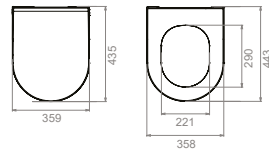

Bella Slim Quick Release, Soft Close, Seat Cover

8SC1061S01

Features

- Duroplast
- Easy Take Off
- Hinges Stainless Steel