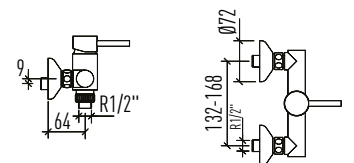

9FA202B99N11

Shower Mixer,
Chrome

Pieces in Box 8

9FA202D99N10

Bidet Mixer,
Chrome

Pieces in Box 8