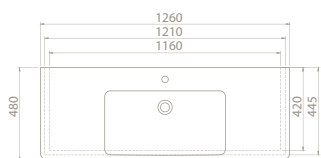

85x48 cm

068300-u
Basin, Porto D

Installation
Vanity / Wall hang Basin

*please remove "-U"
to cancel the faucet hole*

068300-97

068308-97

068309-97

	115x42,2	99,5x43,5	85,5x42	75,5x42
	29	26	21	19
	19x130x53	19x109x53	20x97x50	19x87x52
	40"HC Cont. : 10 108x128x120	40"HC Cont. : 10 110x110x120	40"HC Cont. : 28 100x120x254	40"HC Cont. : 26 93x110x241
	Truck : 10 108x128x120	Truck : 10 110x110x120	Truck : 30 100x120x264	Truck : 26 93x110x241