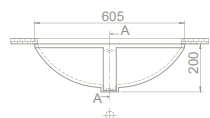

35x30 cm

070500

Under Counter Basin

Features

Installation
Under Counter Basin

Installation
Under Counter Basin

Installation
Under Counter Basin

Installation
Under Counter Basin

11	8	6	4
43x49x7	45x53x7	43x49x7	36x40x11
40"HC Cont. : 96 100x120x185	40"HC Cont. : 96 92x107x190	40"HC Cont. : 96 88x100x190	40"HC Cont. : 96 80x114x195
Truck : 96 100x120x185	Truck : 96 92x107x190	Truck : 96 88x100x190	Truck : 96 80x114x195