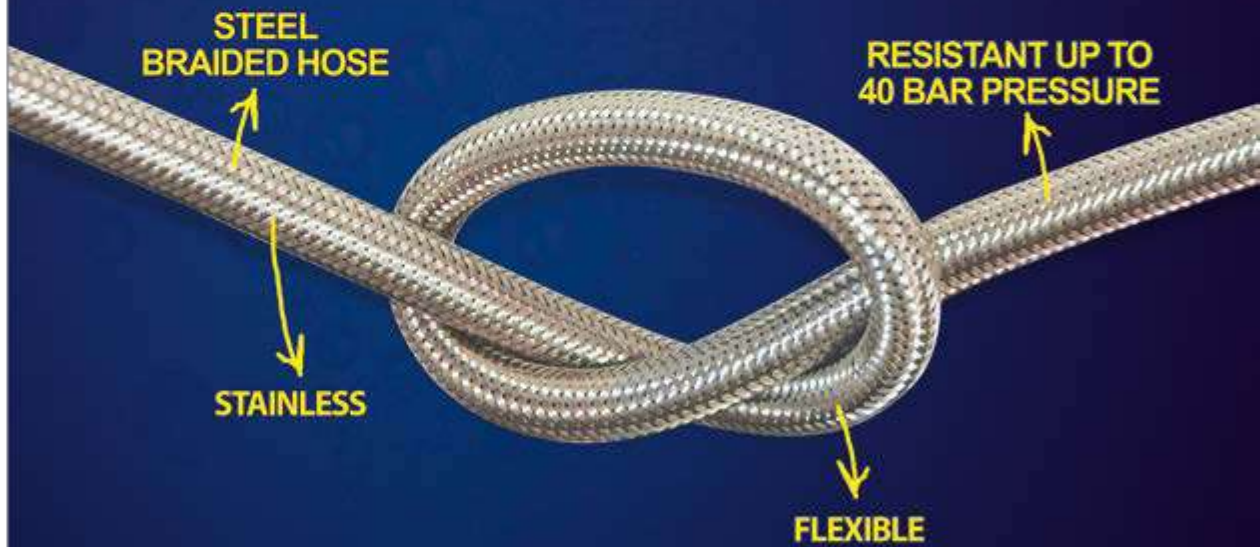

With Turkuaz *flexible hose*
your homes are safer