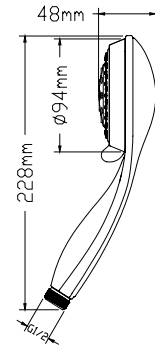

Packing Details

Single Package

HAND SHOWER

Turkuaz[®]
SERAMİK

CeraStyle[®]

Eva Shower Head
Ø 94 mm 5 Function
9SS1155100

Bella Shower Head
Ø 102 mm 5 Function
9SS1065100

Fulya Shower Head
Ø 96 mm 3 Function
9SS1173100