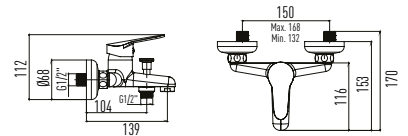

9FA203B99N10

Bath Mixer,
Chrome

Pieces in Box 8

9FA203W99N20

Washbasin Mixer,
Swivel Spout, Chrome

Pieces in Box 8