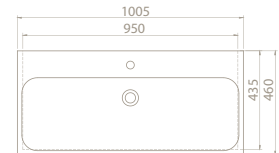

100x47 cm

080300-u
Basin, Pinto

Features

Installation
Vanity / Wall hang Basin

*please remove "-U"
to cancel the faucet hole*

Colours

- 080900-97
  white matte
- 080908-97
  cappuccino matte
- 080909-97
  antracite matte

Installation
Vanity / Wall hang Basin

*please remove "-U"
to cancel the faucet hole*

Installation
Vanity / Wall hang Basin

*please remove "-U"
to cancel the faucet hole*

Installation
Vanity / Wall hang Basin

*please remove "-U"
to cancel the faucet hole*

080700-97

080708-97

080709-97

080500-97

080508-97

080509-97

080300-97

080308-97

080309-97

	144x43	114x43	94,5x43	94,5x43
	38	30	24	24
	19x156x54	18x126x55	19x102x54	18x101x51
	40"HC Cont. : 12 112x156x122	40"HC Cont. : 12 108x128x123	40"HC Cont. : 26 100x120x248	40"HC Cont. : 32 105x120x251
	Truck : 12 112x156x122	Truck : 12 108x128x123	Truck : 26 100x120x248	Truck : 32 105x120x251