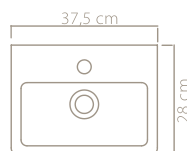

PRODUCTS

Basin, Squatting Pans, Closets, Urinal and Separator

45x35 cm
003100-u
Basin

28x37 cm
001100
Basin

28x37 cm
001400-u
Basin

Urinal
005500

Toilets - P Type
005100-w

Toilets - S Type
005000-w

Features

Fixing **Not included**
Bowl **Center**
Installation **Wall Hang/ Pedestal Basin**
please remove "-U" to cancel the faucet hole

Fixing **Not included**
Bowl **Center**
Installation **Wall Hang**

Fixing **Not included**
Bowl **Center**
Installation **Wall Hang**
please remove "-U" to cancel the faucet hole

Installation **Easy Fixation**
Fixing **included**

Bidet **Without / With**
Installation **Easy Fixation**
Fixing **included**
please remove "-W" for bidet hole

	11	6	7	7	16
	20x46x39	40x47x21	16x39x33	31x47x29	
	40"HC Cont. : 72 108x108x245	40"HC Cont. : 136 108x108x253	40"HC Cont. : 147 114x114x241	40"HC Cont. : 64 108x108x246	40"HC Cont. : 40 114x114x218
	Truck : 72 108x108x245	Truck : 136 108x108x253	Truck : 147 114x114x257	Truck : 64 108x108x246	Truck : 48 114x114x258

Toilets - P Type

Toilets - S Type