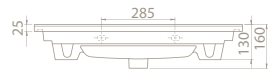

Features

Installation
Vanity / Wall hang Basin

please remove "-U"
to cancel the faucet hole

Installation
Vanity / Wall hang Basin

please remove "-U"
to cancel the faucet hole

Installation
Vanity / Wall hang Basin

please remove "-U"
to cancel the faucet hole

Installation
Vanity / Wall hang Basin

please remove "-U"
to cancel the faucet hole

	97x43,5	82x43,5	72,5x43,5	62x43
	21	19	16	14
	21x103x52	19x88x50	18x77x49	18x67x49
	40"HC Cont. : 26 105x120x242	40"HC Cont. : 28 93x110x252	40"HC Cont. : 36 114x114x244	40"HC Cont. : 46 100x120x244
	Truck : 28 105x120x263	Truck : 28 93x110x252	Truck : 40 114x114x256	Truck : 50 100x120x256