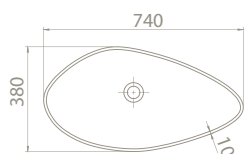

Colours

● **071300-97**
white matte

● **071308-97**
cappuccino matte

● **071309-97**
anthracite matte

10

40x73x17

40"HC Cont. : 56
114x114x245

Truck : 56
114x114x245