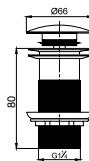

Circle Pop-up Waste for Washbasin

9SB001M011