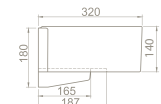

* Right - Bowl

65x32x20,5 cm

043700-u
Basin, Harmony

Installation
Vanity / Wall hang Basin

please remove "-U"
to cancel the faucet hole

* Left - Bowl

anova

Washbasins of the Anova Set were designed particularly for those who enjoy spending time in the bathroom.