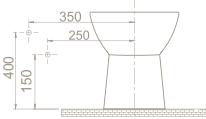

Features

- *3/8" Brass Connection*
- *Delayed Fill Valve*
- *Water pressure range: 0,3-10 bar*
- *Certifications UPC*

Features

- *Duroplast*
- *Easy Take Off*
- *Hinges Stainless Steel*

| | | |
|--|---------------------------------|---------------------------------|
| | 40 | 27 |
| | 38x79x43 | 38x56x42 |
| | 40"HC Cont. : 20 114x114x229 | 40"HC Cont. : 30 114x114x256 |
| | Truck : 20 114x114x229 | Truck : 30 114x114x256 |