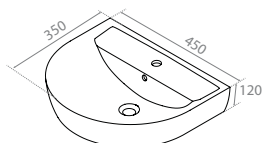

PRODUCTS

Basin, Squatting Pans, Closets, Urinal and Separator

45x35 cm
003100-u
Basin

28x37 cm
001100
Basin

28x37 cm
001400-u
Basin

Urinal
005500

Toilets - P Type
005100-w

Toilets - S Type
005000-w

Features

Fixing **Not included**
Bowl **Center**
Installation **Wall Hang/ Pedestal Basin**
please remove "-U" to cancel the faucet hole

Fixing **Not included**
Bowl **Center**
Installation **Wall Hang**

Fixing **Not included**
Bowl **Center**
Installation **Wall Hang**
please remove "-U" to cancel the faucet hole

Installation **Easy Fixation**
Fixing **included**

Bidet **Without / With**
Installation **Easy Fixation**
Fixing **included**
please remove "-W" for bidet hole

	11	6	7	7	16
	20x46x39	40x47x21	16x39x33	31x47x29	
	40"HC Cont. : 72 108x108x245	40"HC Cont. : 136 108x108x253	40"HC Cont. : 147 114x114x241	40"HC Cont. : 64 108x108x246	40"HC Cont. : 40 114x114x218
	Truck : 72 108x108x245	Truck : 136 108x108x253	Truck : 147 114x114x257	Truck : 64 108x108x246	Truck : 48 114x114x258

Toilets - P Type

Toilets - S Type