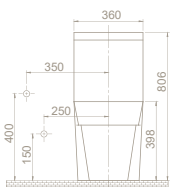

Colours

- 008000-w-97
  white matte
- 008008-w-97
  cappuccino matte
- 008009-w-97
  anthracite matte

	37	23
	43x84x44	38x53x37
	40"HC Cont. : 10 85x85x234	40"HC Cont. : 30 114x114x234
	Truck : 10 85x85x234	Truck : 30 114x114x234

Wall Hang Toilet,
Mona
018000-w

Standard System
Bidet **Without / With**
Installation **Easy Fixation**
Flushing **3 - 6 L**
Shape **Square**
Fixing **Not Included**
please remove "-W"
for bidet hole

- 018000-w-97
- 018008-w-97
- 018009-w-97