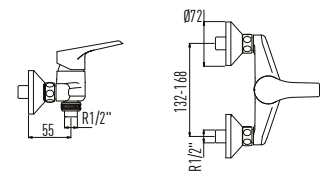

9FA201B99N11

Shower Mixer,
Chrome

Pieces in Box 8

9FA201D99N10

Bidet Mixer,
Chrome

Pieces in Box 8