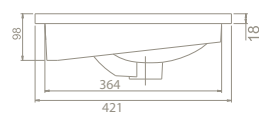

Features

Installation
Vanity / Wall hang Basin

please remove "-U"
to cancel the faucet hole

Installation
Vanity

please remove "-U"
to cancel the faucet hole

	35x26	40,3x22,5
	8	5
	16x39x33	16x45x27
	40"HC Cont. : 147 114x114x241	40"HC Cont. : 162 105x120x252
	Truck : 147 114x114x241	Truck : 162 105x120x252