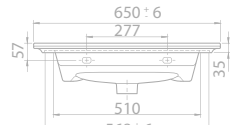

65x47 cm

042100-u
Basin, Blue

Features

Installation
Vanity / Wall hang Basin

please remove "U"
to cancel the faucet hole

Installation
Vanity / Wall hang Basin

please remove "U"
to cancel the faucet hole

Installation
Vanity / Wall hang Basin

please remove "U"
to cancel the faucet hole

Installation
Vanity / Wall hang Basin

please remove "U"
to cancel the faucet hole

Colours

- 042500-97
  white matte
- 042508-97
  cappuccino matte
- 042509-97
  antracite matte

042300-97

042308-97

042309-97

042200-97

042208-97

042209-97

042100-97

042108-97

042109-97

	91x43	71x43	61x43	56x43
	22	18	17	15
	20x102x51	21x84x52	20x73x51	20x68x52
	40"HC Cont. : 26 100x120x238	40"HC Cont. : 26 83x120x242	40"HC Cont. : 34 114x114x237	40"HC Cont. : 34 108x108x240
	Truck : 28 100x120x258	Truck : 28 83x120x263	Truck : 34 114x114x237	Truck : 34 108x108x240