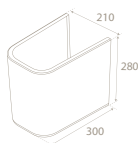

**Half Pedestal,
Noura**
016200

Features

Fixing *included*

Fixing *included*
Hidden *fixation*

10

20x73x20

40"HC Cont. : 99
114x114x254

Truck : 99
114x114x254

7

26x32x31

40"HC Cont. : 112
114x114x231

Truck : 112
114x114x231