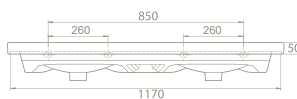

80x45 cm

032200-u
Basin, Elite

Installation
Vanity / Wall hang Basin

*please remove "-U"
to cancel the faucet hole*

032200-97

032208-97

032209-97

	116x42	94x42	84,7x42,2	76,2x42,5
	29	23	20	18
	20x122x49	19x102x49	19x92x49	20x82x48
	40"HC Cont. : 24 120x120x210	40"HC Cont. : 28 100x120x246	40"HC Cont. : 28 93x110x248	40"HC Cont. : 28 83x120x245
	Truck : 24 120x120x210	Truck : 28 100x120x246	Truck : 28 93x110x248	Truck : 28 83x120x245