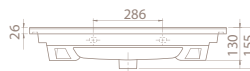

Features

Installation
Vanity / Wall hang Basin

please remove "-U"
to cancel the faucet hole

Installation
Vanity / Wall hang Basin

please remove "-U"
to cancel the faucet hole

Installation
Vanity / Wall hang Basin

please remove "-U"
to cancel the faucet hole

Installation
Vanity / Wall hang Basin

please remove "-U"
to cancel the faucet hole

	97x43,5	82x43,5	72,5x43,5	62x43
	21	19	16	14
	21x103x52	19x88x50	18x77x49	18x67x49
	40"HC Cont. : 26 105x120x242	40"HC Cont. : 28 93x110x252	40"HC Cont. : 36 114x114x244	40"HC Cont. : 46 100x120x244
	Truck : 28 105x120x263	Truck : 28 93x110x252	Truck : 40 114x114x256	Truck : 50 100x120x256