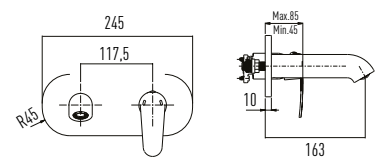

9FA200W99N30

Washbasin Mixer,
Built-in, Chrome

Pieces in Box 8

This product needs to be purchased together with SMARTBOX BUILT-IN GROUP