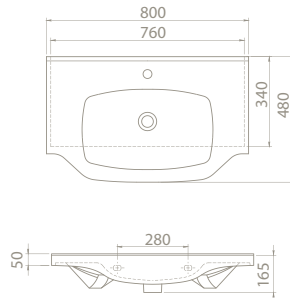

65x48 cm

081000-u

Basin, new classic

55x48 cm

081100-u

Basin, new classic

Features

Installation

Vanity / Wall hang Basin

*please remove "-U"
to cancel the faucet hole*

Installation

Vanity / Wall hang Basin

*please remove "-U"
to cancel the faucet hole*

Installation

Vanity / Wall hang Basin

*please remove "-U"
to cancel the faucet hole*

Installation

Vanity / Wall hang Basin

*please remove "-U"
to cancel the faucet hole*

	95x33,5	75x33,5	60,5x33,5	51x34,2
	21	17	14	12
	19x101x52	20x81x52	20x66x53	20x57x51
	40"HC Cont. : 26 100x120x241	40"HC Cont. : 26 83x120x241	40"HC Cont. : 43 108x128x244	40"HC Cont. : 52 114x114x237
	Truck : 28 100x120x260	Truck : 28 83x120x261	Truck : 46 108x128x264	Truck : 56 114x114x257