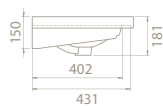

Installation
Vanity / Wall hang Basin

*please remove "U"
to cancel the faucet hole*

043100-97

043108-97

043109-97

	95x42,5	75x42,5	55,5x42,5
	25	20	15
	19x101x50	20x82x49	20x62x49
	40"HC Cont. : 28 100x120x252	40"HC Cont. : 28 83x120x249	40"HC Cont. : 48 100x120x251
	Truck : 28 100x120x252	Truck : 28 83x120x249	Truck : 40 100x120x251