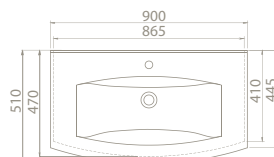

90x51 cm

090100-u
Basin, Plus

Installation
Vanity / Wall hang Basin

please remove "-U"
to cancel the faucet hole

- **090100-97**
- **090108-97**
- **090109-97**

	46x107	46x85
	27	22
	18x112x54	19x91x54
	40"HC Cont. : 26 110x110x248	40"HC Cont. : 26 93x110x249
	Truck : 26 110x110x248	Truck : 26 93x110x249