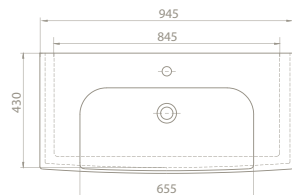

85x45 cm

034300-u
Basin, Roma

Features

Installation
Vanity / Wall hang Basin

please remove "-U"
to cancel the faucet hole

Colours

- **034600-97**
  white matte
- **034608-97**
  cappuccino matte
- **034609-97**
  anthracite matte

Installation
Vanity / Wall hang Basin

please remove "-U"
to cancel the faucet hole

- **034400-97**
- **034408-97**
- **034409-97**

Installation
Vanity / Wall hang Basin

please remove "-U"
to cancel the faucet hole

- **034300-97**
- **034308-97**
- **034309-97**

	120x41	91x41	81x41
	28	21	19
	18x130x49	18x97x49	18x87x49
	40"HC Cont. : 12 108x128x112	40"HC Cont. : 28 100x120x244	40"HC Cont. : 28 93x110x246
	Truck : 12 108x128x112	Truck : 28 100x120x244	Truck : 28 93x110x246