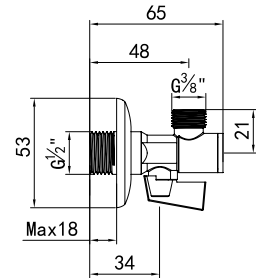

3/8" Filter Angle Valve

9TA0031000

Quantity in box 150

corrosion resistant of chrome-nikel coated

easy cleaning filter

spherical valve

inside rosette