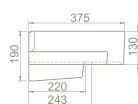

* Right - Bowl

65x32x20,5 cm

043700-u
Basin, Harmony

Installation
Vanity / Wall hang Basin

please remove "-U"
to cancel the faucet hole

* Left - Bowl

anova

Washbasins of the Anova Set were designed particularly for those who enjoy spending time in the bathroom.