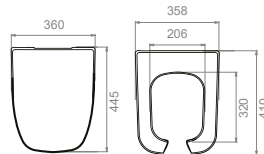

38	15
	39x81x48	20x62x53
	40"HC Cont. : 12 80x120x234	40"HC Cont. : 44 100x120x246
	Truck : 12 80x120x234	Truck : 48 100x120x266