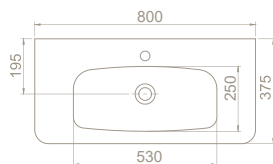

60x30 cm

033000-u
Basin, Noura

Fixing **Not included**

Bowl **Left**

Installation **Vanity Basins/
Wall Hang**

*please remove "-U"
to cancel the faucet hole*

033000-97

033008-97

033009-97

	74,5x35	54x27
	16	10
	19x82x42	18x62x32
	40"HC Cont. : 32 83x120x243	40"HC Cont. : 72 100x120x242
	Truck : 36 83x120x266	Truck : 76 100x120x256