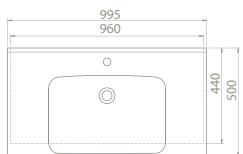

80x50 cm

090700-u
Basin, Anova

Installation
Vanity / Wall hang Basin

please remove "-U"
to cancel the faucet hole

090700-97

090708-97

090709-97

	95x44	76x44
	25	19
	20x101x54	20x82x54
	40"HC Cont. : 26 100x120x250	40"HC Cont. : 26 83x120x250
	Truck : 26 100x120x250	Truck : 26 83x120x250