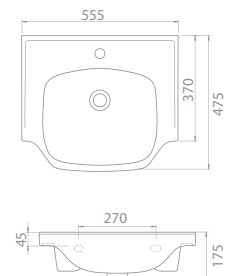

55x48 cm

081100-u

Basin, new classic

Features

Installation

Vanity / Wall hang Basin

*please remove "-U"
to cancel the faucet hole*

Installation

Vanity / Wall hang Basin

*please remove "-U"
to cancel the faucet hole*

Installation

Vanity / Wall hang Basin

*please remove "-U"
to cancel the faucet hole*

Installation

Vanity / Wall hang Basin

*please remove "-U"
to cancel the faucet hole*

	95x33,5	75x33,5	60,5x33,5	51x34,2
	21	17	14	12
	19x101x52	20x81x52	20x66x53	20x57x51
	40"HC Cont. : 26 100x120x241	40"HC Cont. : 26 83x120x241	40"HC Cont. : 43 108x128x244	40"HC Cont. : 52 114x114x237
	Truck : 28 100x120x260	Truck : 28 83x120x261	Truck : 46 108x128x264	Truck : 56 114x114x257