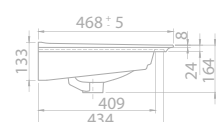

65x47 cm

042100-u
Basin, Blue

Features

Installation
Vanity / Wall hang Basin

please remove "U"
to cancel the faucet hole

Installation
Vanity / Wall hang Basin

please remove "U"
to cancel the faucet hole

Installation
Vanity / Wall hang Basin

please remove "U"
to cancel the faucet hole

Installation
Vanity / Wall hang Basin

please remove "U"
to cancel the faucet hole

Colours

- 042500-97
  white matte
- 042508-97
  cappuccino matte
- 042509-97
  antracite matte

042300-97

042308-97

042309-97

042200-97

042208-97

042209-97

042100-97

042108-97

042109-97

	91x43	71x43	61x43	56x43
	22	18	17	15
	20x102x51	21x84x52	20x73x51	20x68x52
	40"HC Cont. : 26 100x120x238	40"HC Cont. : 26 83x120x242	40"HC Cont. : 34 114x114x237	40"HC Cont. : 34 108x108x240
	Truck : 28 100x120x258	Truck : 28 83x120x263	Truck : 34 114x114x237	Truck : 34 108x108x240