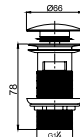

Circle Pop-up Waste for Washbasin

9SB001M010