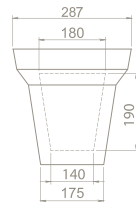

Half Pedestal,
Cubic

016000
Pedestal, Bella

	14		7
	19x74x50		31x32x31
	40"HC Cont. : 36 114x114x253		40"HC Cont. : 72 92x96x262
	Truck : 36 114x114x253		Truck : 72 92x96x262