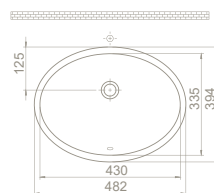

35x30 cm

070500

Under Counter Basin

Features

Installation
Under Counter Basin

Installation
Under Counter Basin

Installation
Under Counter Basin

Installation
Under Counter Basin

11	8	6	4
43x49x7	45x53x7	43x49x7	36x40x11
40"HC Cont. : 96 100x120x185	40"HC Cont. : 96 92x107x190	40"HC Cont. : 96 88x100x190	40"HC Cont. : 96 80x114x195
Truck : 96 100x120x185	Truck : 96 92x107x190	Truck : 96 88x100x190	Truck : 96 80x114x195