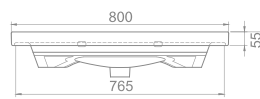

80x45 cm

032200-u
Basin, Elite

Installation
Vanity / Wall hang Basin

*please remove "-U"
to cancel the faucet hole*

032200-97

032208-97

032209-97

	116x42	94x42	84,7x42,2	76,2x42,5
	29	23	20	18
	20x122x49	19x102x49	19x92x49	20x82x48
	40"HC Cont. : 24 120x120x210	40"HC Cont. : 28 100x120x246	40"HC Cont. : 28 93x110x248	40"HC Cont. : 28 83x120x245
	Truck : 24 120x120x210	Truck : 28 100x120x246	Truck : 28 93x110x248	Truck : 28 83x120x245