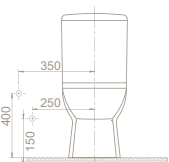

Features

- *3/8" Brass Connection*
- *Delayed Fill Valve*
- *Water pressure range: 0,3-10 bar*
- *Certifications UPC*

Features

- *Duroplast*
- *Easy Take Off*
- *Hinges Stainless Steel*

| | | |
|--|---------------------------------|---------------------------------|
| | 40 | 27 |
| | 38x79x43 | 38x56x42 |
| | 40"HC Cont. : 20 114x114x229 | 40"HC Cont. : 30 114x114x256 |
| | Truck : 20 114x114x229 | Truck : 30 114x114x256 |