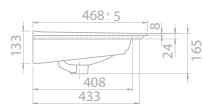

65x47 cm

042100-u
Basin, Blue

Features

Installation
Vanity / Wall hang Basin

please remove "U"
to cancel the faucet hole

Installation
Vanity / Wall hang Basin

please remove "U"
to cancel the faucet hole

Installation
Vanity / Wall hang Basin

please remove "U"
to cancel the faucet hole

Installation
Vanity / Wall hang Basin

please remove "U"
to cancel the faucet hole

Colours

- 042500-97
  white matte
- 042508-97
  cappuccino matte
- 042509-97
  antracite matte

042300-97

042308-97

042309-97

042200-97

042208-97

042209-97

042100-97

042108-97

042109-97

	91x43	71x43	61x43	56x43
	22	18	17	15
	20x102x51	21x84x52	20x73x51	20x68x52
	40"HC Cont. : 26 100x120x238	40"HC Cont. : 26 83x120x242	40"HC Cont. : 34 114x114x237	40"HC Cont. : 34 108x108x240
	Truck : 28 100x120x258	Truck : 28 83x120x263	Truck : 34 114x114x237	Truck : 34 108x108x240