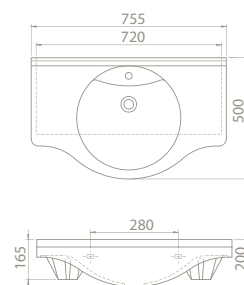

75x50 cm

066400-u
Basin, Nil

Features

Installation
Vanity / Wall hang Basin

*please remove "-U"
to cancel the faucet hole*

Installation
Vanity / Wall hang Basin

*please remove "-U"
to cancel the faucet hole*

Installation
Vanity / Wall hang Basin

*please remove "-U"
to cancel the faucet hole*

Installation
Vanity / Wall hang Basin

*please remove "-U"
to cancel the faucet hole*

	101x33	91x33	81,4x33	71x33
	23	21	20	18
	22x106x53	22x98x54	22x87x53	21x77x55
	40"HC Cont. : 22 110x110x246	40"HC Cont. : 22 100x120x250	40"HC Cont. : 22 93x110x248	40"HC Cont. : 26 80x120x252
	Truck : 22 110x110x246	Truck : 22 100x120x250	Truck : 22 93x110x248	Truck : 26 80x120x252