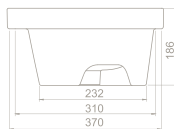

Ø 38 cm

078000-u
in Countertop, Suit

Features

Installation
Vanity / Over Counter Basin

please remove "-U"
to cancel the faucet hole

8