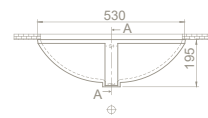

35x30 cm

070500

Under Counter Basin

Features

Installation
Under Counter Basin

Installation
Under Counter Basin

Installation
Under Counter Basin

Installation
Under Counter Basin

11	8	6	4
43x49x7	45x53x7	43x49x7	36x40x11
40"HC Cont. : 96 100x120x185	40"HC Cont. : 96 92x107x190	40"HC Cont. : 96 88x100x190	40"HC Cont. : 96 80x114x195
Truck : 96 100x120x185	Truck : 96 92x107x190	Truck : 96 88x100x190	Truck : 96 80x114x195