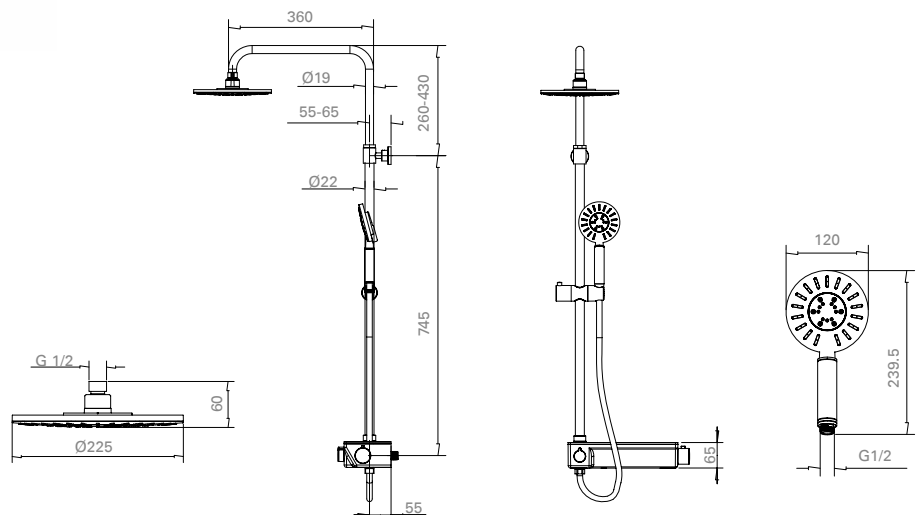

Technical Drawing