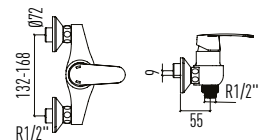

LEDRO

- 35 mm ceramic cartridge with adjustable temperature Flow Rate Limitation
- %50 less water consumption
- Easy installation
- 5 Year guarantee

9FA200W99N10

Washbasin Mixer,
Chrome

Pieces in Box 8

9FA200K99N10

Kitchen Mixer,
Chrome

Pieces in Box 5

9FA200B99N10

Bath Mixer,
Chrome

Pieces in Box 8

9FA200W99N20

Washbasin Mixer,
Swivel Spout, Chrome

Pieces in Box 8

9FA200K99N40

Pull-Out Kitchen Mixer,
Chrome

Pieces in Box 8

9FA200B99N11

Shower Mixer,
Chrome

Pieces in Box 8

9FA200W99N30

Washbasin Mixer,
Built-in, Chrome

Pieces in Box 8

This product needs to be purchased together with SMARTBOX BUILT-IN GROUP