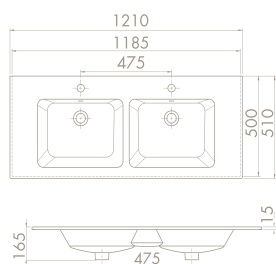

91x51 cm

050400-u
Basin, ibiza

Features

Installation
Vanity Basin

please remove "-U"
to cancel the faucet hole

Installation
Vanity Basin

please remove "-U"
to cancel the faucet hole

Installation
Vanity Basin

please remove "-U"
to cancel the faucet hole

Installation
Vanity Basin

please remove "-U"
to cancel the faucet hole

	117,5x49,5	117,5x49,5	98,5x49,5	88,5x49,5
	21	20	15	14
	19x124x57	19x124x57	20x103x56	20x94x56
	40"HC Cont. : 12 108x128x127	40"HC Cont. : 12 108x128x127	40"HC Cont. : 24 100x120x238	40"HC Cont. : 24 100x110x238
	Truck : 12 108x128x127	Truck : 12 108x128x127	Truck : 24 100x120x238	Truck : 24 100x110x238