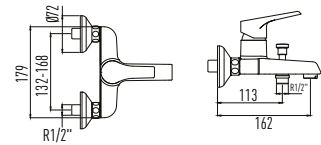

9FA201B99N10

Bath Mixer,
Chrome

Pieces in Box 8

9FA201W99N20

Washbasin Mixer,
Swivel Spout, Chrome

Pieces in Box 8