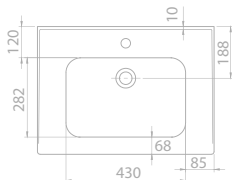

50x36 cm

041900-u
Basin, Blue

Installation
Vanity / Wall hang Basin

*please remove "-U"
to cancel the faucet hole*

- 041900-97
- 041908-97
- 041909-97

	52x43	42,6x32,6
	14	9
	21x63x53	20x53x40
	40"HC Cont. : 43 105x120x246	40"HC Cont. : 64 114x114x234
	Truck : 43 105x120x246	Truck : 72 114x114x254