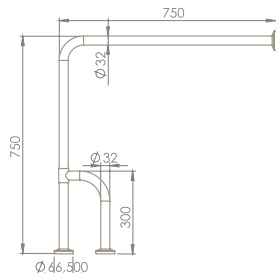

Angled Grab Bar
9AD0310030

This serie of closet and Basin is designed for disabled for their easy use and comfort in their bathroom.