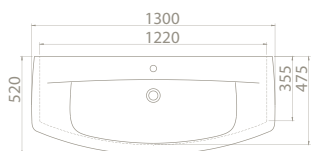

100x52 cm

083700-u
Basin, City K

Installation
Vanity / Wall hang Basin

please remove "-U"
to cancel the faucet hole

- 083700-97**
- 083708-97**
- 083709-97**

| | | |
|---|---------------------------------|---------------------------------|
|  | 119,5x34,5 | 90,8x40,8 |
|  | 32 | 26 |
|  | 19x134x58 | 19x103x58 |
|  | 40"HC Cont. : 10 108x128x130 | 40"HC Cont. : 24 100x120x246 |
|  | Truck : 10 108x128x130 | Truck : 26 100x120x265 |