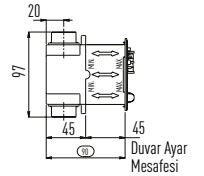

9FA204W99N10

Wash Basin
Built-In Group

Pieces in Box 8