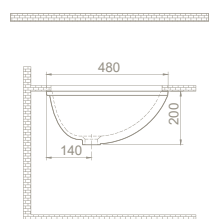

35x30 cm

070500

Under Counter Basin

Features

Installation
Under Counter Basin

Installation
Under Counter Basin

Installation
Under Counter Basin

Installation
Under Counter Basin

11	8	6	4
43x49x7	45x53x7	43x49x7	36x40x11
40"HC Cont. : 96 100x120x185	40"HC Cont. : 96 92x107x190	40"HC Cont. : 96 88x100x190	40"HC Cont. : 96 80x114x195
Truck : 96 100x120x185	Truck : 96 92x107x190	Truck : 96 88x100x190	Truck : 96 80x114x195