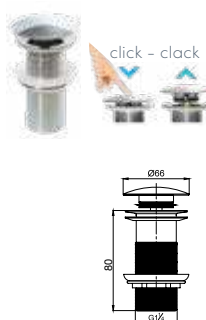

Click-clack Basin Drains

Features

- Chrome Coated
- Brass Material
- G1 ¼ Connection

Circle Pop-up Waste for Washbasin

9SB001M010

Circle Pop-up Waste for Washbasin

9SB001M011

noura