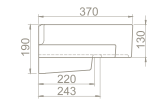

* Right - Bowl

65x32x20,5 cm

043700-u
Basin, Harmony

Installation
Vanity / Wall hang Basin

please remove "-U"
to cancel the faucet hole

* Left - Bowl

anova

Washbasins of the Anova Set were designed particularly for those who enjoy spending time in the bathroom.