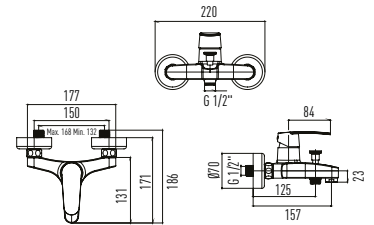

9FA200B99N10

Bath Mixer,
Chrome

Pieces in Box 8