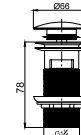

Circle Pop-up Waste for Washbasin

9SB001M010