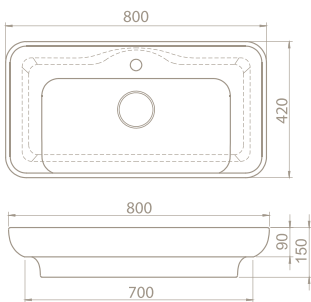

C60x46 cm

072200-u
Over Counter Basin, Lal

Ceramic Cap
Installation
Over Counter Basin
Included ceramic valve
please remove "-U"
to cancel the faucet hole

- **072200-97**
- **072208-97**
- **072209-97**

	18	16	13	12
	44x82x18	44x72x17	44x61x17	48x61x17
	40"HC Cont. : 36 83x120x241	40"HC Cont. : 56 114x114x252	40"HC Cont. : 66 105x120x248	40"HC Cont. : 56 108x108x254
	Truck : 36 83x120x241	Truck : 56 114x114x252	Truck : 66 105x120x248	Truck : 56 108x108x254