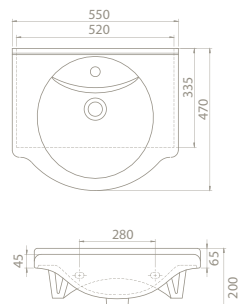

55x47 cm

066000-u
Basin, Nil

45x43 cm

066200-u
Basin, Nil

Features

Installation
Vanity / Wall hang Basin

please remove "-U"
to cancel the faucet hole

Installation
Vanity / Wall hang Basin

please remove "-U"
to cancel the faucet hole

Installation
Vanity / Wall hang Basin

please remove "-U"
to cancel the faucet hole

	61,5x33	51,5x33	41,5x30
	16	13	11
	22x66x53	22x57x51	21x47x47
	40"HC Cont. : 34 110x110x248	40"HC Cont. : 44 114x114x240	40"HC Cont. : 60 110x110x249
	Truck : 34 110x110x248	Truck : 44 114x114x240	Truck : 60 110x110x249