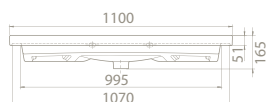

90x51 cm

090100-u
Basin, Plus

Installation
Vanity / Wall hang Basin

please remove "-U"
to cancel the faucet hole

- **090100-97**
- **090108-97**
- **090109-97**

	46x107	46x85
	27	22
	18x112x54	19x91x54
	40"HC Cont. : 26 110x110x248	40"HC Cont. : 26 93x110x249
	Truck : 26 110x110x248	Truck : 26 93x110x249