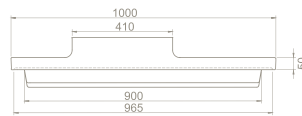

* Right - Bowl

65x32x20,5 cm

043700-u
Basin, Harmony

Installation
Vanity / Wall hang Basin

please remove "-U"
to cancel the faucet hole

* Left - Bowl

anova

Washbasins of the Anova Set were designed particularly for those who enjoy spending time in the bathroom.