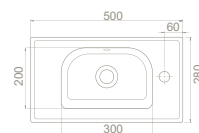

Features

Installation
Vanity / Wall hang Basin

please remove "-U"
to cancel the faucet hole

Colours

- 030800-97
  white matte
- 030808-97
  cappuccino matte
- 030809-97
  antracite matte

Installation
Vanity / Wall hang Basin

please remove "-U"
to cancel the faucet hole

Installation
Vanity / Wall hang Basin

please remove "-U"
to cancel the faucet hole

Installation
Vanity / Wall hang Basin

please remove "-U"
to cancel the faucet hole

Installation
Vanity / Wall hang Basin

please remove "-U"
to cancel the faucet hole

	61x42,5	55,5x42,5	46x35,5	46,5x26	46,5x26
	16	13	11	8	8
	19x67x49	19x62x50	19x52x43	20x52x30	19x52x30
	40"HC Cont. : 46 105x120x248	40"HC Cont. : 48 100x120x250	40"HC Cont. : 64 110x110x245	40"HC Cont. : 90 110x110x243	40"HC Cont. : 90 110x110x243
	Truck : 50 105x120x259	Truck : 50 100x120x261	Truck : 68 110x110x264	Truck : 96 110x110x263	Truck : 96 110x110x263