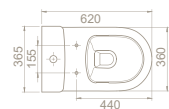

Features

- *3/8" Brass Connection*
- *Delayed Fill Valve*
- *Water pressure range: 0,3-10 bar*
- *Certifications UPC*

Features

- *Duroplast*
- *Easy Take Off*
- *Hinges Stainless Steel*

| | | |
|--|---------------------------------|---------------------------------|
| | 40 | 27 |
| | 38x79x43 | 38x56x42 |
| | 40"HC Cont. : 20 114x114x229 | 40"HC Cont. : 30 114x114x256 |
| | Truck : 20 114x114x229 | Truck : 30 114x114x256 |