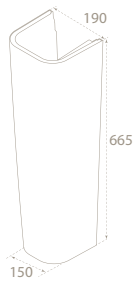

40"HC Cont. : 56
114x114x248

Truck : 56
114x114x248

**Pedestal,
Noura**
006700

**Half Pedestal,
Noura**
016200

Features

Fixing *included*

Fixing *included*

| | | |
|--|---------------------------------|----------------------------------|
| | 10 | 7 |
| | 20x73x20 | 26x32x31 |
| | 40"HC Cont. : 99 114x114x254 | 40"HC Cont. : 112 114x114x231 |
| | Truck : 99 114x114x254 | Truck : 112 114x114x231 |