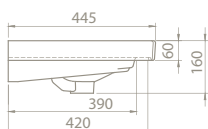

65x45 cm

034100-u
Basin, Roma

Features

Installation
Vanity / Wall hang Basin

*please remove "-U"
to cancel the faucet hole*

Colours

- 034100-97
  white matte
- 034108-97
  cappuccino matte
- 034109-97
  anthracite matte

	61x42
	15
	18x67x48
	40"HC Cont. : 46 105x120x242
	Truck : 50 105x120x254