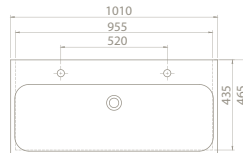

100x47 cm

080300-u
Basin, Pinto

Features

Installation
Vanity / Wall hang Basin

*please remove "-U"
to cancel the faucet hole*

Colours

- 080900-97
  white matte
- 080908-97
  cappuccino matte
- 080909-97
  antracite matte

Installation
Vanity / Wall hang Basin

*please remove "-U"
to cancel the faucet hole*

Installation
Vanity / Wall hang Basin

*please remove "-U"
to cancel the faucet hole*

Installation
Vanity / Wall hang Basin

*please remove "-U"
to cancel the faucet hole*

080700-97

080708-97

080709-97

080500-97

080508-97

080509-97

080300-97

080308-97

080309-97

	144x43	114x43	94,5x43	94,5x43
	38	30	24	24
	19x156x54	18x126x55	19x102x54	18x101x51
	40"HC Cont. : 12 112x156x122	40"HC Cont. : 12 108x128x123	40"HC Cont. : 26 100x120x248	40"HC Cont. : 32 105x120x251
	Truck : 12 112x156x122	Truck : 12 108x128x123	Truck : 26 100x120x248	Truck : 32 105x120x251