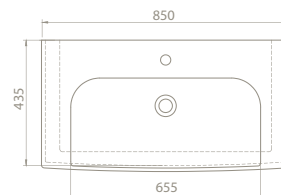

85x45 cm

034300-u
Basin, Roma

Features

Installation
Vanity / Wall hang Basin

please remove "-U"
to cancel the faucet hole

Colours

- **034600-97**
  white matte
- **034608-97**
  cappuccino matte
- **034609-97**
  anthracite matte

Installation
Vanity / Wall hang Basin

please remove "-U"
to cancel the faucet hole

- **034400-97**
- **034408-97**
- **034409-97**

Installation
Vanity / Wall hang Basin

please remove "-U"
to cancel the faucet hole

- **034300-97**
- **034308-97**
- **034309-97**

	120x41	91x41	81x41
	28	21	19
	18x130x49	18x97x49	18x87x49
	40"HC Cont. : 12 108x128x112	40"HC Cont. : 28 100x120x244	40"HC Cont. : 28 93x110x246
	Truck : 12 108x128x112	Truck : 28 100x120x244	Truck : 28 93x110x246