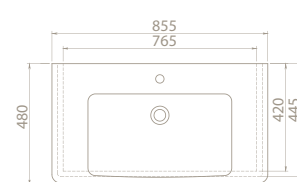

85x48 cm

068300-u
Basin, Porto D

Installation
Vanity / Wall hang Basin

*please remove "-U"
to cancel the faucet hole*

068300-97

068308-97

068309-97

	115x42,2	99,5x43,5	85,5x42	75,5x42
	29	26	21	19
	19x130x53	19x109x53	20x97x50	19x87x52
	40"HC Cont. : 10 108x128x120	40"HC Cont. : 10 110x110x120	40"HC Cont. : 28 100x120x254	40"HC Cont. : 26 93x110x241
	Truck : 10 108x128x120	Truck : 10 110x110x120	Truck : 30 100x120x264	Truck : 26 93x110x241