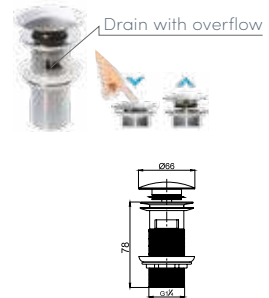

Click-clack Basin Drains

Features

- Chrome Coated
- Brass Material
- G1 ¼ Connection

Circle Pop-up Waste for Washbasin

9SB001M010

Circle Pop-up Waste for Washbasin

9SB001M011

one