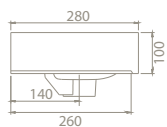

Features

Installation
Vanity / Wall hang Basin

please remove "-U"
to cancel the faucet hole

Installation
Vanity

please remove "-U"
to cancel the faucet hole

	35x26	40,3x22,5
	8	5
	16x39x33	16x45x27
	40"HC Cont. : 147 114x114x241	40"HC Cont. : 162 105x120x252
	Truck : 147 114x114x241	Truck : 162 105x120x252