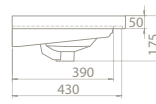

Features

Installation
Vanity / Wall hang Basin

*please remove "U"
to cancel the faucet hole*

Colours

- **031400-97**
  white matte
- **031408-97**
  cappuccino matte
- **031409-97**
  anthracite matte

Installation
Vanity / Wall hang Basin

*please remove "U"
to cancel the faucet hole*

Installation
Vanity / Wall hang Basin

*please remove "U"
to cancel the faucet hole*

Installation
Vanity / Wall hang Basin

*please remove "U"
to cancel the faucet hole*

031300-97

031308-97

031309-97

031200-97

031208-97

031209-97

031100-97

031108-97

031109-97

	94x42	84,7x42,2	76,2x42,5	65,5x42,5
	22	20	18	17
	19x101x49	20x92x49	19x81x49	20x72x50
	40"HC Cont. : 28 100x120x246	40"HC Cont. : 28 100x110x249	40"HC Cont. : 28 83x120x248	40"HC Cont. : 36 110x110x253
	Truck : 30 100x120x256	Truck : 30 100x110x259	Truck : 30 83x120x259	Truck : 40 110x110x264