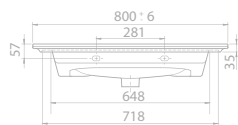

65x47 cm

042100-u
Basin, Blue

Features

Installation
Vanity / Wall hang Basin

please remove "U"
to cancel the faucet hole

Installation
Vanity / Wall hang Basin

please remove "U"
to cancel the faucet hole

Installation
Vanity / Wall hang Basin

please remove "U"
to cancel the faucet hole

Installation
Vanity / Wall hang Basin

please remove "U"
to cancel the faucet hole

Colours

- 042500-97
  white matte
- 042508-97
  cappuccino matte
- 042509-97
  antracite matte

042300-97

042308-97

042309-97

042200-97

042208-97

042209-97

042100-97

042108-97

042109-97

	91x43	71x43	61x43	56x43
	22	18	17	15
	20x102x51	21x84x52	20x73x51	20x68x52
	40"HC Cont. : 26 100x120x238	40"HC Cont. : 26 83x120x242	40"HC Cont. : 34 114x114x237	40"HC Cont. : 34 108x108x240
	Truck : 28 100x120x258	Truck : 28 83x120x263	Truck : 34 114x114x237	Truck : 34 108x108x240