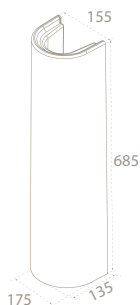

PRODUCTS

**Pedestal,
Bella**
006800

**Half Pedestal,
Bella**
016800

Features

Fixing *included*

Fixing *included*
Hidden *fixation*

| | | |
|--|----------------------------------|----------------------------------|
| | 10 | 6 |
| | 19x70x16 | 21x28x29 |
| | 40"HC Cont. : 123 108x108x246 | 40"HC Cont. : 160 114x114x242 |
| | Truck : 131 108x108x262 | Truck : 160 114x114x242 |