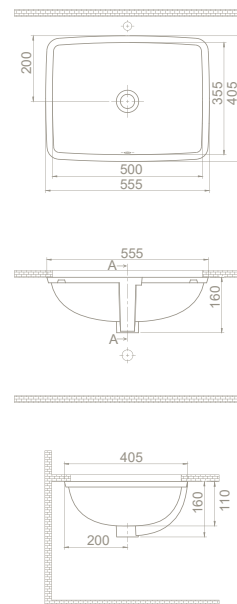

PRODUCTS

Fixing **Not included**
Bowl **Center**
Installation **Vanity/Wall Hang**
please remove "-U"
to cancel the faucet hole

Fixing **Not included**
Bowl **Center**
Installation **Vanity/Wall Hang**
please remove "-U"
to cancel the faucet hole

Fixing **Not included**
Bowl **Center**
Installation **Vanity/Wall Hang**
please remove "-U"
to cancel the faucet hole

55x40 cm
070400
Under Counter Basin,
City

Fixing **Not included**
Installation **Built-in**
Under Counter Basin

Features

	96x42,5	76,5x42,7	56,5x42,7	
	22	18	13	9
	18x102x48	19x82x49	19x62x49	43x56x9
	40"HC Cont. : 32 105x120x239	40"HC Cont. : 28 83x120x247	40"HC Cont. : 48 100x120x247	40"HC Cont. : 80 100x100x195
	Truck : 35 105x120x251	Truck : 30 83x120x259	Truck : 50 100x120x259	Truck : 80 100x100x195