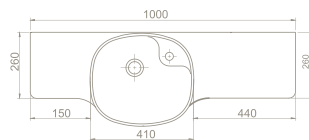

* Right - Bowl

65x32x20,5 cm

043700-u
Basin, Harmony

Installation
Vanity / Wall hang Basin

please remove "-U"
to cancel the faucet hole

* Left - Bowl

anova

Washbasins of the Anova Set were designed particularly for those who enjoy spending time in the bathroom.