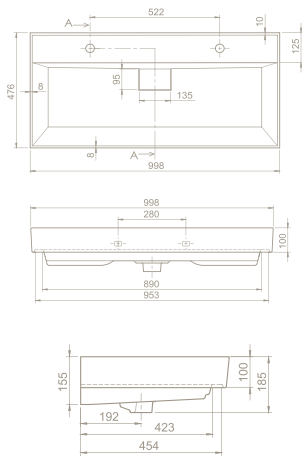

PRODUCTS

120x48 cm

037700-u
Basin, Sharp

Ceramic Cap

Installation
Vanity / Wall hang Basin

please remove "-U"
to cancel the faucet hole

Features

Colours

- 037700-97
  white matte
- 037708-97
  cappuccino matte
- 037709-97
  antracite matte

100x48 cm

037600-u
Basin, Sharp

Ceramic Cap

Installation
Vanity / Wall hang Basin

please remove "-U"
to cancel the faucet hole

037600-97

037608-97

037609-97

100x48 cm

037500-u
Basin, Sharp

Ceramic Cap

Installation
Vanity / Wall hang Basin

please remove "-U"
to cancel the faucet hole

037500-97

037508-97

037509-97

80x48 cm

037300-u
Basin, Sharp

Ceramic Cap

Installation
Vanity / Wall hang Basin

please remove "-U"
to cancel the faucet hole

037300-97

037308-97

037309-97

	115x45	95x45	95x45	75x45
	33	29	29	22
	20x122x52	20x102x52	21x102x53	20x81x52
	40"HC Cont. : 24 120x120x222	40"HC Cont. : 26 100x120x242	40"HC Cont. : 26 105x120x246	40"HC Cont. : 26 83x120x241
	Truck : 24 120x120x22	Truck : 28 100x120x262	Truck : 28 105x120x267	Truck : 28 83x120x261