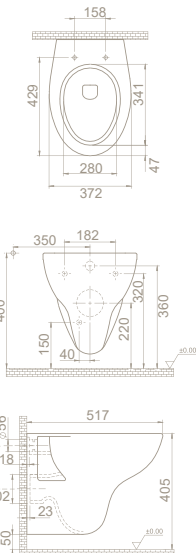

PRODUCTS

**Wall Hang Toilet,
Lila**
018400-w

**Wall Hang Bidet,
Lila**
015200

**BTW Toilet,
Lila**
029100-w

**BTW Bidet,
Lila**
005400

Features

Standard Systsem
Bidet **Without / With**
Installation **Easy Fixation**
Flushing **3 - 6 L**
Fixing **Not included**
*please remove "-W" for bidet
hole*

Bidet **Top Hole**
Installation **Easy Fixation**
Fixing **Not included**

Standard Systsem
Bidet **Without / With**
Installation **Easy Fixation**
Flushing **3 - 6 L**
Fixing **included**
*please remove "-W" for bidet
hole*

Bidet **Top Hole**
Installation **Easy Fixation**
Fixing **included**
Concealed **Flexy Hole
Connection**

14	17	24	21
39x54x37	39x54x37	38x56x42	37x56x44
40"HC Cont. : 31 114x114x234	40"HC Cont. : 36 114x114x233	40"HC Cont. : 30 114x114x256	40"HC Cont. : 30 114x114x231
Truck : 31 114x114x234	Truck : 36 114x114x233	Truck : 30 114x114x256	Truck : 30 114x114x231