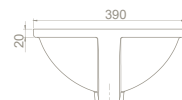

35x30 cm

070500

Under Counter Basin

Features

Installation
Under Counter Basin

Installation
Under Counter Basin

Installation
Under Counter Basin

Installation
Under Counter Basin

11	8	6	4
43x49x7	45x53x7	43x49x7	36x40x11
40"HC Cont. : 96 100x120x185	40"HC Cont. : 96 92x107x190	40"HC Cont. : 96 88x100x190	40"HC Cont. : 96 80x114x195
Truck : 96 100x120x185	Truck : 96 92x107x190	Truck : 96 88x100x190	Truck : 96 80x114x195