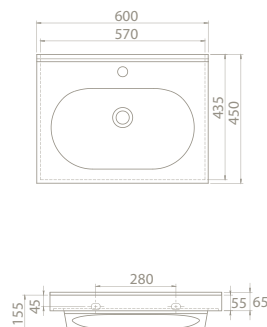

PRODUCTS

Fixing **Not included**
Bowl **Center**
Installation **Vanity/Wall Hang**
please remove "-U"
to cancel the faucet hole

Fixing **Not included**
Bowl **Center**
Installation **Vanity/Wall Hang**
please remove "-U"
to cancel the faucet hole

Fixing **Not included**
Bowl **Center**
Installation **Vanity/Wall Hang**
please remove "-U"
to cancel the faucet hole

55x40 cm
070400
Under Counter Basin,
City

Fixing **Not included**
Installation **Built-in**
Under Counter Basin

Features

	96x42,5	76,5x42,7	56,5x42,7	
	22	18	13	9
	18x102x48	19x82x49	19x62x49	43x56x9
	40"HC Cont. : 32 105x120x239	40"HC Cont. : 28 83x120x247	40"HC Cont. : 48 100x120x247	40"HC Cont. : 80 100x100x195
	Truck : 35 105x120x251	Truck : 30 83x120x259	Truck : 50 100x120x259	Truck : 80 100x100x195