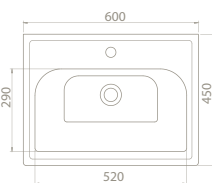

Features

Installation
Vanity / Wall hang Basin

please remove "-U"
to cancel the faucet hole

Colours

- 030800-97
  white matte
- 030808-97
  cappuccino matte
- 030809-97
  antracite matte

Installation
Vanity / Wall hang Basin

please remove "-U"
to cancel the faucet hole

Installation
Vanity / Wall hang Basin

please remove "-U"
to cancel the faucet hole

Installation
Vanity / Wall hang Basin

please remove "-U"
to cancel the faucet hole

Installation
Vanity / Wall hang Basin

please remove "-U"
to cancel the faucet hole

	61x42,5	55,5x42,5	46x35,5	46,5x26	46,5x26
	16	13	11	8	8
	19x67x49	19x62x50	19x52x43	20x52x30	19x52x30
	40"HC Cont. : 46 105x120x248	40"HC Cont. : 48 100x120x250	40"HC Cont. : 64 110x110x245	40"HC Cont. : 90 110x110x243	40"HC Cont. : 90 110x110x243
	Truck : 50 105x120x259	Truck : 50 100x120x261	Truck : 68 110x110x264	Truck : 96 110x110x263	Truck : 96 110x110x263