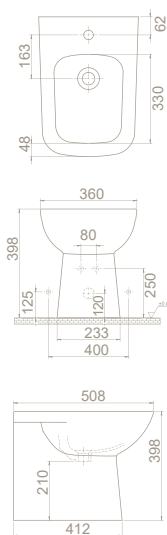

Features

Standard System
Bidet **Without / With**
Installation **Easy Fixation**
Flushing **3 - 6 L**
Shape **Soft**
Fixing **included**
please remove "-W"
for bidet hole

Bidet **Top Hole/ With**
Installation **Easy Fixation**
Fixing **included**
Concealed **Flexy Hole Connection**

25	23
38x53x42	38x53x42
40"HC Cont. : 30 114x114x256	40"HC Cont. : 30 114x114x224
Truck : 30 114x114x256	Truck : 36 114x114x266