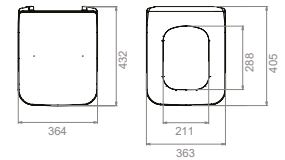

Features

- **Duroplast**
- **Easy Take Off**
- **Hinges Stainless Steel**