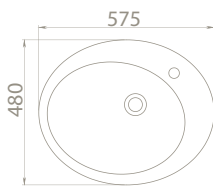

58x48 cm

073600-u
Over Counter Basin, Peri

Features

Installation
Over Counter Basin

please remove "-U"
to cancel the faucet hole

45x36 cm

073500-u
Over Counter Basin, Peri

Installation
Over Counter Basin

please remove "-U"
to cancel the faucet hole

	12	9
	50x58x18	39x47x19
	40"HC Cont. : 52 110x110x248	40"HC Cont. : 87 114x114x248
	Truck : 52 110x110x248	Truck : 87 114x114x248