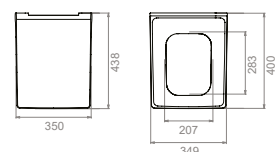

Cistern, Mona
009000

Features

Bidet **Without / With**
Installation **Hidden Fixation**
Flushing **3 - 6 L**
Fixing **included**
please remove "-W" for bidet hole
please add "-r" for side entry cistern

Colours

- 008000-w-97
  white matte
- 008008-w-97
  cappuccino matte
- 008009-w-97
  anthracite matte

	37	23
	43x84x44	38x53x37
	40"HC Cont. : 10 85x85x234	40"HC Cont. : 30 114x114x234
	Truck : 10 85x85x234	Truck : 30 114x114x234

Standard System
Bidet **Without / With**
Installation **Easy Fixation**
Flushing **3 - 6 L**
Shape **Square**
Fixing **Not Included**
please remove "-W"
for bidet hole

- 018000-w-97
- 018008-w-97
- 018009-w-97

Features

- 3/8" Brass Connection
- Delayed Fill Valve
- Water pressure range:
  0,3-10 bar
- Certifications
  UPC

Features

- 3/8" Brass Connection
- Removable Filter
- Water pressure range:
  0,3-10 bar
- Certifications
  Watermark - UPC -
  ANQAS - WSD

Features

- Duroplast
- Easy Take Off
- Hinges Stainless Steel

Features

- Duroplast
- Easy Take Off
- Sliding Hinges

- 9SC1305001
  white matte
- 9SC1305081
  cappuccino matte
- 9SC1305091
  anthracite matte