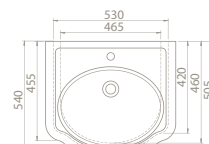

Pedestal

006100
Basin, 1837

Features

Installation
Vanity / Wall hang Basin

please remove "-U"
to cancel the faucet hole

Installation
Vanity / Wall hang Basin

please remove "-U"
to cancel the faucet hole

Installation
Vanity / Wall hang Basin

please remove "-U"
to cancel the faucet hole

	90x49,5	71x49,5	51x49,5	
	29	25	19	10
	31x101x58	29x82x58	30x61x58	20x70x27
	40"HC Cont. : 16 100x120x244	40"HC Cont. : 16 83x120x246	40"HC Cont. : 32 120x120x246	40"HC Cont. : 32 110x110x122
	Truck : 16 100x120x244	Truck : 16 83x120x246	Truck : 32 120x120x246	Truck : 32 110x110x122