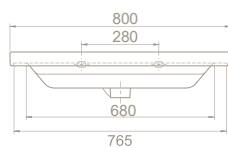

60x30 cm

033000-u
Basin, Noura

Fixing **Not included**

Bowl **Left**

Installation **Vanity Basins/
Wall Hang**

*please remove "-U"
to cancel the faucet hole*

033000-97

033008-97

033009-97

	74,5x35	54x27
	16	10
	19x82x42	18x62x32
	40"HC Cont. : 32 83x120x243	40"HC Cont. : 72 100x120x242
	Truck : 36 83x120x266	Truck : 76 100x120x256