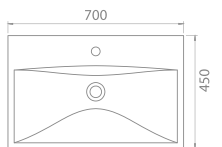

60x45 cm

032000-u
Basin, Elite

Features

Installation
Vanity / Wall hang Basin

please remove "-U"
to cancel the faucet hole

Installation
Vanity / Wall hang Basin

please remove "-U"
to cancel the faucet hole

Colours

- **032100-97**
  white matte
- **032108-97**
  cappuccino matte
- **032109-97**
  anthracite matte

032000-97

032008-97

032009-97

	65,5x42,5	55,5x42,5
	16	16
	20x71x50	20x62x49
	40"HC Cont. : 36 110x110x250	40"HC Cont. : 48 100x120x246
	Truck : 40 110x110x261	Truck : 48 100x120x246