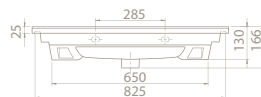

Features

Installation
Vanity / Wall hang Basin

please remove "-U"
to cancel the faucet hole

Installation
Vanity / Wall hang Basin

please remove "-U"
to cancel the faucet hole

Installation
Vanity / Wall hang Basin

please remove "-U"
to cancel the faucet hole

Installation
Vanity / Wall hang Basin

please remove "-U"
to cancel the faucet hole

	97x43,5	82x43,5	72,5x43,5	62x43
	21	19	16	14
	21x103x52	19x88x50	18x77x49	18x67x49
	40"HC Cont. : 26 105x120x242	40"HC Cont. : 28 93x110x252	40"HC Cont. : 36 114x114x244	40"HC Cont. : 46 100x120x244
	Truck : 28 105x120x263	Truck : 28 93x110x252	Truck : 40 114x114x256	Truck : 50 100x120x256