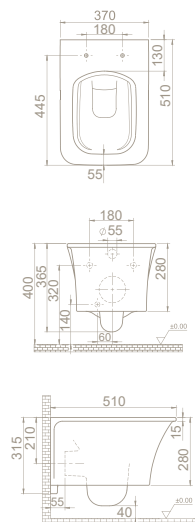

Colours

| |
|---------------------------------|
| 22 |
| 39x54x40 |
| 40"HC Cont. : 30 114x114x249 |
| Truck : 30 114x114x249 |

With Integrated Bidet Faucet

**Wall Hang Toilet ibiza Rimless
With Integrated Bidet Faucet**

018900-S-97 / 018900-D-97

018908-S-97 / 018908-D-97

018909-S-97 / 018909-D-97

| |
|---------------------------------|
| 22 |
| 39x54x40 |
| 40"HC Cont. : 30 114x114x249 |
| Truck : 30 114x114x249 |

**ibiza Plus, Slim Quick Release,
Soft Close, Seat Cover**