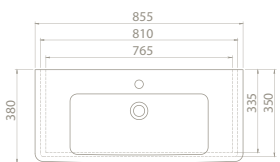

NEW

arya

This special set has an minimal design with its framed appearance

The set has 100 cm, 80 cm, and 60 cm size options.

cerastyle.com

PRODUCTS

100x45 cm

043500-u
Basin, Arya