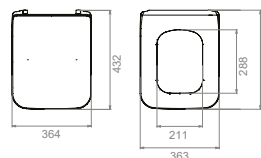

Features

- Duroplast
- Easy Take Off
- Hinges Stainless Steel

**ibiza, Slim, Quick Release,
Soft Close, Seat Cover**