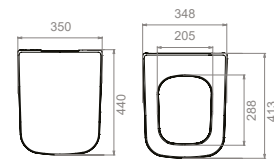

Features

- Easy Take Off
- PP
- Hinges Plastic Sliding

**Duru Quick Release,
Soft Close, Seat Cover**
9SC1143S02