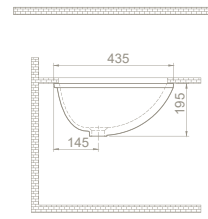

35x30 cm

070500

Under Counter Basin

Features

Installation
Under Counter Basin

Installation
Under Counter Basin

Installation
Under Counter Basin

Installation
Under Counter Basin

11	8	6	4
43x49x7	45x53x7	43x49x7	36x40x11
40"HC Cont. : 96 100x120x185	40"HC Cont. : 96 92x107x190	40"HC Cont. : 96 88x100x190	40"HC Cont. : 96 80x114x195
Truck : 96 100x120x185	Truck : 96 92x107x190	Truck : 96 88x100x190	Truck : 96 80x114x195