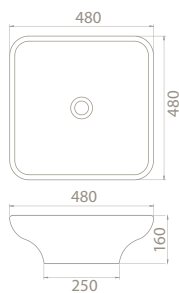

Colours

- **072800-97**
  white matte
- **072808-97**
  cappuccino matte
- **072809-97**
  anthracite matte

12

50x50x18

40"HC Cont. : 68
114x114x241

Truck : 68
114x114x241