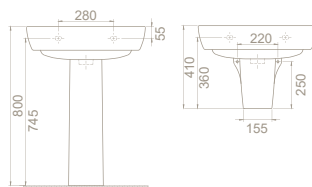

Fixing **Not included**
Bowl **Center**
Installation **Pedestal/Wall Hang**
please remove "-U"
to cancel the faucet hole

Features

	18	14	12	10
	21x62x54	20x57x48	21x52x44	20x46x39
	40"HC Cont. : 44 105x120x250	40"HC Cont. : 50 100x120x251	40"HC Cont. : 64 114x114x252	40"HC Cont. : 72 108x108x245
	Truck : 44 105x120x250	Truck : 50 100x120x251	Truck : 64 114x114x252	Truck : 72 108x108x245