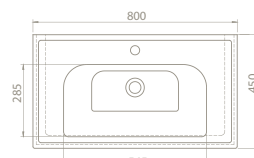

70x45 cm

031100-u
Basin, Frame

Features

Installation
Vanity / Wall hang Basin

*please remove "U"
to cancel the faucet hole*

Colours

- **031400-97**
  white matte
- **031408-97**
  cappuccino matte
- **031409-97**
  anthracite matte

Installation
Vanity / Wall hang Basin

*please remove "U"
to cancel the faucet hole*

Installation
Vanity / Wall hang Basin

*please remove "U"
to cancel the faucet hole*

Installation
Vanity / Wall hang Basin

*please remove "U"
to cancel the faucet hole*

031300-97

031308-97

031309-97

031200-97

031208-97

031209-97

031100-97

031108-97

031109-97

	94x42	84,7x42,2	76,2x42,5	65,5x42,5
	22	20	18	17
	19x101x49	20x92x49	19x81x49	20x72x50
	40"HC Cont. : 28 100x120x246	40"HC Cont. : 28 100x110x249	40"HC Cont. : 28 83x120x248	40"HC Cont. : 36 110x110x253
	Truck : 30 100x120x256	Truck : 30 100x110x259	Truck : 30 83x120x259	Truck : 40 110x110x264