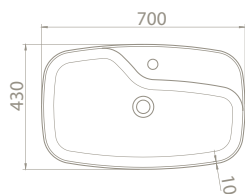

70x43 cm

074400-u

Over Counter Basin, Nova

Features

Installation

Over Counter Basin

please remove "-U"
to cancel the faucet hole

Colours

074400-97
white matte

074408-97
cappuccino matte

074409-97
anthracite matte

11

45x71x12

40"HC Cont. : 80

114x114x248

Truck : 80

114x114x248