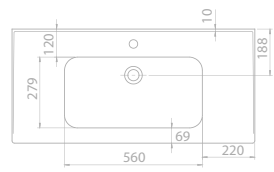

65x47 cm

042100-u
Basin, Blue

Features

Installation
Vanity / Wall hang Basin

please remove "U"
to cancel the faucet hole

Installation
Vanity / Wall hang Basin

please remove "U"
to cancel the faucet hole

Installation
Vanity / Wall hang Basin

please remove "U"
to cancel the faucet hole

Installation
Vanity / Wall hang Basin

please remove "U"
to cancel the faucet hole

Colours

- 042500-97
  white matte
- 042508-97
  cappuccino matte
- 042509-97
  antracite matte

042300-97

042308-97

042309-97

042200-97

042208-97

042209-97

042100-97

042108-97

042109-97

	91x43	71x43	61x43	56x43
	22	18	17	15
	20x102x51	21x84x52	20x73x51	20x68x52
	40"HC Cont. : 26 100x120x238	40"HC Cont. : 26 83x120x242	40"HC Cont. : 34 114x114x237	40"HC Cont. : 34 108x108x240
	Truck : 28 100x120x258	Truck : 28 83x120x263	Truck : 34 114x114x237	Truck : 34 108x108x240