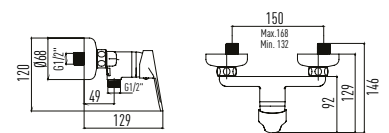

9FA203B99N11

Shower Mixer,
Chrome

Pieces in Box 8

9FA203D99N10

Bidet Mixer,
Chrome

Pieces in Box 8