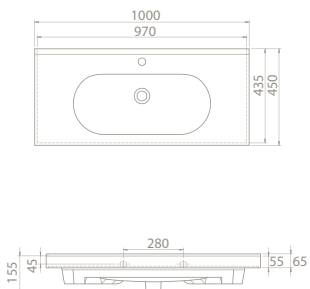

PRODUCTS

Fixing **Not included**
Bowl **Center**
Installation **Vanity/Wall Hang**
please remove "-U"
to cancel the faucet hole

Fixing **Not included**
Bowl **Center**
Installation **Vanity/Wall Hang**
please remove "-U"
to cancel the faucet hole

Fixing **Not included**
Bowl **Center**
Installation **Vanity/Wall Hang**
please remove "-U"
to cancel the faucet hole

55x40 cm
070400
Under Counter Basin,
City

Fixing **Not included**
Installation **Built-in**
Under Counter Basin

Features

	96x42,5	76,5x42,7	56,5x42,7	
	22	18	13	9
	18x102x48	19x82x49	19x62x49	43x56x9
	40"HC Cont. : 32 105x120x239	40"HC Cont. : 28 83x120x247	40"HC Cont. : 48 100x120x247	40"HC Cont. : 80 100x100x195
	Truck : 35 105x120x251	Truck : 30 83x120x259	Truck : 50 100x120x259	Truck : 80 100x100x195