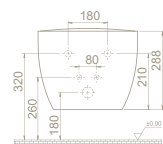

Features

- Installation **Hidden Fixation**
- Shape **Soft**
- Fixing **included**
- Tap Hole Configuration **Tap Hole**
- Overflow **With Overflow**

Colours

- 015700-97 white matte
- 015708-97 cappuccino matte
- 015709-97 anthracite matte

	21
	39x54x33
	40"HC Cont. : 42 114x114x241
	Truck : 42 114x114x241