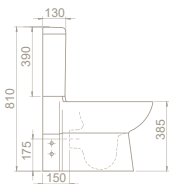

Features

- *3/8" Brass Connection*
- *Delayed Fill Valve*
- *Water pressure range: 0,3-10 bar*
- *Certifications UPC*

Features

- *Duroplast*
- *Easy Take Off*
- *Hinges Stainless Steel*

| | | |
|--|---------------------------------|---------------------------------|
| | 40 | 27 |
| | 38x79x43 | 38x56x42 |
| | 40"HC Cont. : 20 114x114x229 | 40"HC Cont. : 30 114x114x256 |
| | Truck : 20 114x114x229 | Truck : 30 114x114x256 |