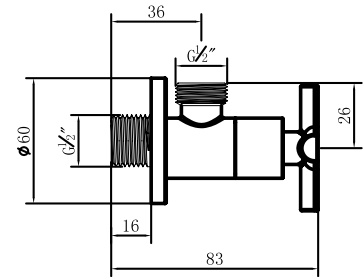

3/8" Angle Valve

9TA0010000

Quantity in box 100

corrosion resistant of chrome-nikel coated

ceramic cartridge

inside rosette