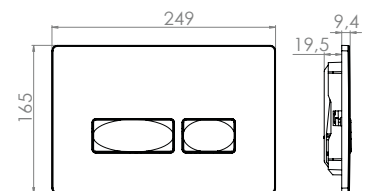

WATER SAVE DUAL FLUSH

ESTHETIC OF YOUR BATHROOM

Chrome Plated Panel

9PS1061992

Matte Gray Coating Panel

9PS1061982

White Coated Panel

9PS1061002