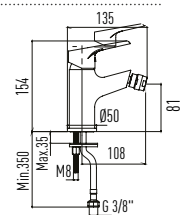

LUGANO

- 35 mm ceramic cartridge with adjustable temperature Flow Rate Limitation
- %50 less water consumption
- Easy installation
- 5 Year guarantee

9FA201W99N10

Washbasin Mixer,
Chrome

Pieces in Box 8

9FA201W99N21

High Wash Basin Mixer,
Chrome

Pieces in Box 8

9FA201K99N10

Kitchen Mixer,
Chrome

Pieces in Box 8

9FA201B99N10

Bath Mixer,
Chrome

Pieces in Box 8

9FA201W99N20

Washbasin Mixer,
Swivel Spout, Chrome

Pieces in Box 8

9FA201B99N11

Shower Mixer,
Chrome

Pieces in Box 8

9FA201D99N10

Bidet Mixer,
Chrome

Pieces in Box 8

9FA201W99N30

Washbasin Mixer,
Built-in, Chrome

Pieces in Box 8

This product needs to be purchased together with SMARTBOX BUILT-IN GROUP