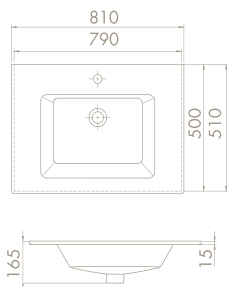

Installation
Vanity Basin

please remove "-U"
to cancel the faucet hole

	78,5x49,5	68,5x49,5	58x49,5
	12	11	11
	19x85x56	19x75x55	19x65x56
	40"HC Cont. : 24 83x120x238	40"HC Cont. : 32 110x110x235	40"HC Cont. : 40 105x120x236
	Truck : 24 83x120x238	Truck : 32 110x110x235	Truck : 40 105x120x236