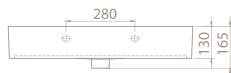

Colours

- **080000-97**
  white matte
- **080008-97**
  cappuccino matte
- **080009-97**
  antracite matte

	69,5x43
	20
	19x77x52
	40"HC Cont. : 26 80120x240
	Truck : 28 80120x259