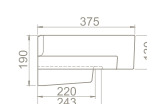

* Right - Bowl

65x32x20,5 cm

043700-u
Basin, Harmony

Installation
Vanity / Wall hang Basin

please remove "-U"
to cancel the faucet hole

* Left - Bowl

anova

Washbasins of the Anova Set were designed particularly for those who enjoy spending time in the bathroom.