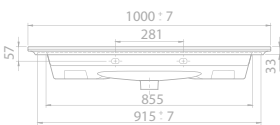

65x47 cm

042100-u
Basin, Blue

Features

Installation
Vanity / Wall hang Basin

please remove "U"
to cancel the faucet hole

Installation
Vanity / Wall hang Basin

please remove "U"
to cancel the faucet hole

Installation
Vanity / Wall hang Basin

please remove "U"
to cancel the faucet hole

Installation
Vanity / Wall hang Basin

please remove "U"
to cancel the faucet hole

Colours

- 042500-97
  white matte
- 042508-97
  cappuccino matte
- 042509-97
  antracite matte

042300-97

042308-97

042309-97

042200-97

042208-97

042209-97

042100-97

042108-97

042109-97

	91x43	71x43	61x43	56x43
	22	18	17	15
	20x102x51	21x84x52	20x73x51	20x68x52
	40"HC Cont. : 26 100x120x238	40"HC Cont. : 26 83x120x242	40"HC Cont. : 34 114x114x237	40"HC Cont. : 34 108x108x240
	Truck : 28 100x120x258	Truck : 28 83x120x263	Truck : 34 114x114x237	Truck : 34 108x108x240