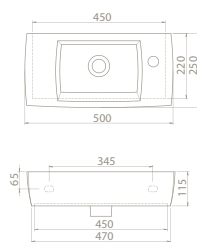

25x50 cm

001500-u

Over Counter Basin, City

Features

Installation

**Vanity / Wall hang Basin/
Over Counter Basin**

*please remove "-U"
to cancel the faucet hole*

25x50 cm

001600-u

Over Counter Basin, City

Installation

**Vanity / Wall hang Basin/
Over Counter Basin**

*please remove "-U"
to cancel the faucet hole*

	44x21,5	44x21,5
	9	9
	17x52x27	17x52x27
	40"HC Cont. : 120 100x120x247	40"HC Cont. : 120 100x120x247
	Truck : 120 100x120x247	Truck : 120 100x120x247