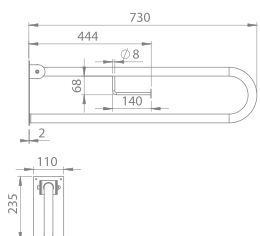

Angled Grab Bar
9AD0310030

This serie of closet and Basin is designed for disabled for their easy use and comfort in their bathroom.