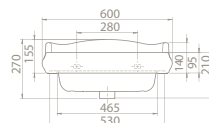

Pedestal

006100
Basin, 1837

Features

Installation
Vanity / Wall hang Basin

please remove "-U"
to cancel the faucet hole

Installation
Vanity / Wall hang Basin

please remove "-U"
to cancel the faucet hole

Installation
Vanity / Wall hang Basin

please remove "-U"
to cancel the faucet hole

	90x49,5	71x49,5	51x49,5	
	29	25	19	10
	31x101x58	29x82x58	30x61x58	20x70x27
	40"HC Cont. : 16 100x120x244	40"HC Cont. : 16 83x120x246	40"HC Cont. : 32 120x120x246	40"HC Cont. : 32 110x110x122
	Truck : 16 100x120x244	Truck : 16 83x120x246	Truck : 32 120x120x246	Truck : 32 110x110x122