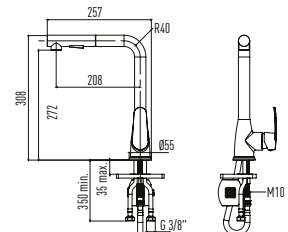

9FA200K99N40

Pull-Out Kitchen Mixer,
Chrome

Pieces in Box 8

9FA200B99N11

Shower Mixer,
Chrome

Pieces in Box 8