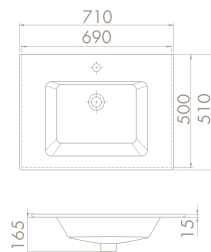

Installation
Vanity Basin

please remove "-U"
to cancel the faucet hole

	78,5x49,5	68,5x49,5	58x49,5
	12	11	11
	19x85x56	19x75x55	19x65x56
	40"HC Cont. : 24 83x120x238	40"HC Cont. : 32 110x110x235	40"HC Cont. : 40 105x120x236
	Truck : 24 83x120x238	Truck : 32 110x110x235	Truck : 40 105x120x236