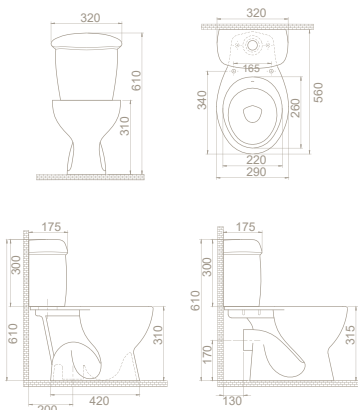

PRODUCTS

Toilets

008100-w-61 008100-pw-61

Cistern, yumurcak

009100-61

Features

Bidet *Without / With*

Installation *Easy Fixation*

Flushing *2 - 4 L*

Fixing *included*

please remove "-W" for bidet hole

45x35 cm

003100-u61

Basin, Yumurcak

Tap Hole

Installation *Wall hang / pedestal basin*

Shape *Soft*

Fixing *included*

please remove "-U" to cancel the faucet hole

Half Pedestal, Bella

016800

Installation *Hidden Fixation*

Fixing *included*

20	11	6
34x72x33	20x46x39	21x28x29
40"HC Cont. : 28 108x108x241	40"HC Cont. : 72 108x108x245	40"HC Cont. : 160 114x114x242
Truck : 28 108x108x241	Truck : 72 108x108x245	Truck : 160 114x114x242