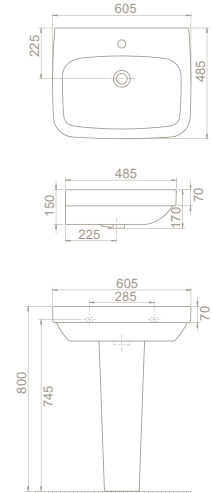

NEW 94x48 cm
035700-u
Basin, Noura

Fixing **Not included**
Bowl **Center**
Installation **Vanity Basins/Wall Hang**
please remove "-U"
to cancel the faucet hole

NEW 64x48 cm
035500-u
Basin, Noura

Fixing **Not included**
Bowl **Center**
Installation **Vanity Basins/Wall Hang**
please remove "-U"
to cancel the faucet hole

60x48 cm
007700-u
Basin, Noura

Fixing **Not included**
Bowl **Center**
Installation **Pedestal/Wall Hang**
please remove "-U"
to cancel the faucet hole

	117,8x43,3	87,6x45	57,8x43,2	
	30	20	15	19
				21x62x54
				40"HC Cont. : 44 105x120x250
				Truck : 44 105x120x250