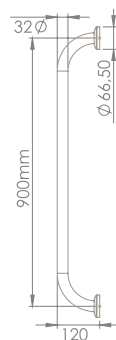

Angled Grab Bar
9AD0310030

Grab Bar 30 cm
9AD0300030

Grab Bar 60cm
9AD0600030

Grab Bar 90 cm
9AD0900030

This serie of closet and Basin is designed for disabled for their easy use and comfort in their bathroom.