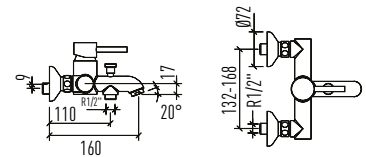

9FA202B99N10

Bath Mixer,
Chrome

Pieces in Box 8

9FA202K99N10

Kitchen Mixer,
Chrome

Pieces in Box 8