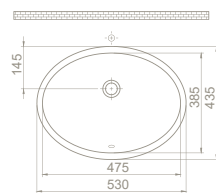

35x30 cm

070500

Under Counter Basin

Features

Installation
Under Counter Basin

Installation
Under Counter Basin

Installation
Under Counter Basin

Installation
Under Counter Basin

11	8	6	4
43x49x7	45x53x7	43x49x7	36x40x11
40"HC Cont. : 96 100x120x185	40"HC Cont. : 96 92x107x190	40"HC Cont. : 96 88x100x190	40"HC Cont. : 96 80x114x195
Truck : 96 100x120x185	Truck : 96 92x107x190	Truck : 96 88x100x190	Truck : 96 80x114x195