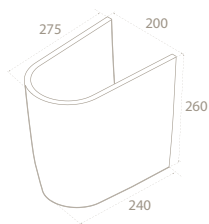

PRODUCTS

**Pedestal,
Bella**
006800

**Half Pedestal,
Bella**
016800

Features

Fixing *included*

Fixing *included*
Hidden *fixation*

| | | |
|--|----------------------------------|----------------------------------|
| | 10 | 6 |
| | 19x70x16 | 21x28x29 |
| | 40"HC Cont. : 123 108x108x246 | 40"HC Cont. : 160 114x114x242 |
| | Truck : 131 108x108x262 | Truck : 160 114x114x242 |