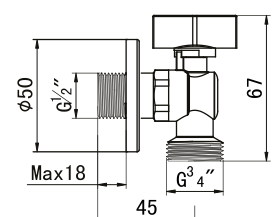

NEW **Angel Valve for Washing Machine & Dishwasher (Type 2)**

9SV0030000

Working pressure: min. 0,5 bar, max. 10 bar

Recommended working pressure: 3-5 bar

Operating pressure: min. 0,5 bar, max. 10 bar

Recommended 3-5 bar