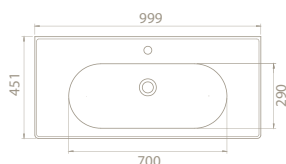

60x45 cm

043100-u
Basin, Arya

Installation
Vanity / Wall hang Basin

*please remove "U"
to cancel the faucet hole*

043100-97

043108-97

043109-97

	95x42,5	75x42,5	55,5x42,5
	25	20	15
	19x101x50	20x82x49	20x62x49
	40"HC Cont. : 28 100x120x252	40"HC Cont. : 28 83x120x249	40"HC Cont. : 48 100x120x251
	Truck : 28 100x120x252	Truck : 28 83x120x249	Truck : 40 100x120x251