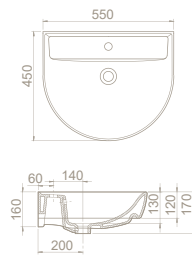

Fixing **Not included**
Bowl **Center**
Installation **Pedestal/Wall Hang**
please remove "-U"
to cancel the faucet hole

Features

	18	14	12	10
	21x62x54	20x57x48	21x52x44	20x46x39
	40"HC Cont. : 44 105x120x250	40"HC Cont. : 50 100x120x251	40"HC Cont. : 64 114x114x252	40"HC Cont. : 72 108x108x245
	Truck : 44 105x120x250	Truck : 50 100x120x251	Truck : 64 114x114x252	Truck : 72 108x108x245