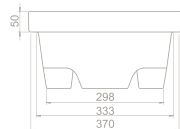

Ø 38 cm

078000-u
in Countertop, Suit

Features

Installation
Vanity / Over Counter Basin

please remove "-U"
to cancel the faucet hole

8