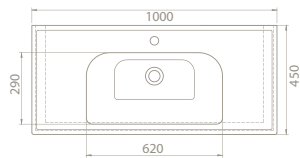

70x45 cm

031100-u
Basin, Frame

Features

Installation
Vanity / Wall hang Basin

*please remove "U"
to cancel the faucet hole*

Colours

- **031400-97**
  white matte
- **031408-97**
  cappuccino matte
- **031409-97**
  anthracite matte

Installation
Vanity / Wall hang Basin

*please remove "U"
to cancel the faucet hole*

Installation
Vanity / Wall hang Basin

*please remove "U"
to cancel the faucet hole*

Installation
Vanity / Wall hang Basin

*please remove "U"
to cancel the faucet hole*

031300-97

031308-97

031309-97

031200-97

031208-97

031209-97

031100-97

031108-97

031109-97

	94x42	84,7x42,2	76,2x42,5	65,5x42,5
	22	20	18	17
	19x101x49	20x92x49	19x81x49	20x72x50
	40"HC Cont. : 28 100x120x246	40"HC Cont. : 28 100x110x249	40"HC Cont. : 28 83x120x248	40"HC Cont. : 36 110x110x253
	Truck : 30 100x120x256	Truck : 30 100x110x259	Truck : 30 83x120x259	Truck : 40 110x110x264