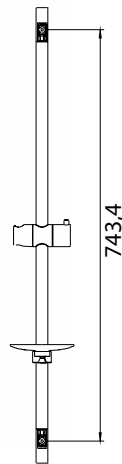

River Shower Set

9SS1113200

- 3 Function Hand Shower
- Up to %50 less Water saving with Neoperl Restrictor
- Corrosion-Resistant Silky Surface
- Optimum water repelling
- Excellent water flow under low-pressure