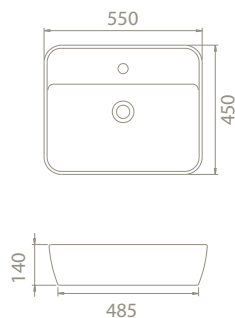

PRODUCTS

67x42 cm

076500-u

Over Counter Basin, One

55x45 cm

076700-u

Over Counter Basin, One

46x42 cm

076300-u

Over Counter Basin, One

Ø 42 cm

076400-u

Over Counter Basin, One

Features

Installation

Over Counter Basin

With Taphole

please remove "-U" to cancel the faucet hole

Colours

- **076500-97**
  white matte
- **076508-97**
  cappuccino matte
- **076509-97**
  anthracite matte

Installation

Over Counter Basin

With Taphole

please remove "-U" to cancel the faucet hole

Installation

Over Counter Basin

With Taphole

please remove "-U" to cancel the faucet hole

Installation

Over Counter Basin

With Taphole

please remove "-U" to cancel the faucet hole

076700-97

076708-97

076709-97

076300-97

076308-97

076309-97

076400-97

076408-97

076409-97

11

44x68x17

40"HC Cont. : 56
114x114x245

Truck : 56
114x114x245

14

47x56x17

40"HC Cont. : 66
105x120x249

Truck : 66
105x120x249

12

43x47x15

40"HC Cont. : 90
105x120x242

Truck : 90
105x120x242

8

44x44x16

40"HC Cont. : 90
105x120x254

Truck : 90
105x120x254