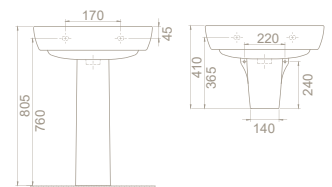

Fixing **Not included**
Bowl **Center**
Installation **Pedestal/Wall Hang**
please remove "-U"
to cancel the faucet hole

Fixing **Not included**
Bowl **Center**
Installation **Pedestal/Wall Hang**
please remove "-U"
to cancel the faucet hole

Features

	18	14	12	10
	21x62x54	20x57x48	21x52x44	20x46x39
	40"HC Cont. : 44 105x120x250	40"HC Cont. : 50 100x120x251	40"HC Cont. : 64 114x114x252	40"HC Cont. : 72 108x108x245
	Truck : 44 105x120x250	Truck : 50 100x120x251	Truck : 64 114x114x252	Truck : 72 108x108x245