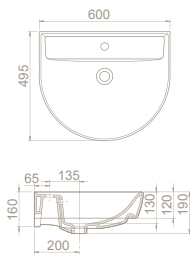

Fixing **Not included**
Bowl **Center**
Installation **Pedestal/Wall Hang**
please remove "-U"
to cancel the faucet hole

Features

	18	14	12	10
	21x62x54	20x57x48	21x52x44	20x46x39
	40"HC Cont. : 44 105x120x250	40"HC Cont. : 50 100x120x251	40"HC Cont. : 64 114x114x252	40"HC Cont. : 72 108x108x245
	Truck : 44 105x120x250	Truck : 50 100x120x251	Truck : 64 114x114x252	Truck : 72 108x108x245