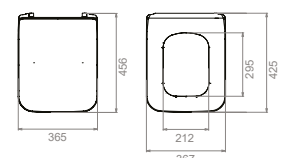

Colours

- 9SC1215S01 white matte
- 9SC1215S81 cappuccino matte
- 9SC1215S91 anthracite matte