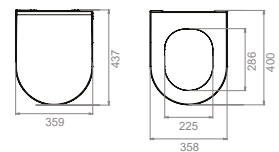

Features

- *3/8" Brass Connection*
- *Removable Filter*
- *Water pressure range: 0,3-10 bar*
- *Certifications*
  Watermark - UPC - ANQAS - WSD

9SC1065001
white matte

9SC1065081
cappuccino matte

9SC1065091
anthracite matte