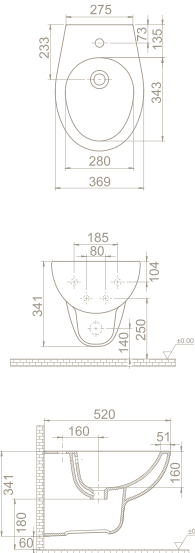

PRODUCTS

**Wall Hang Toilet,
Lila**
018400-w

**Wall Hang Bidet,
Lila**
015200

**BTW Toilet,
Lila**
029100-w

**BTW Bidet,
Lila**
005400

Features

Standard Systsem
Bidet **Without / With**
Installation **Easy Fixation**
Flushing **3 - 6 L**
Fixing **Not included**
*please remove "-W" for bidet
hole*

Bidet **Top Hole**
Installation **Easy Fixation**
Fixing **Not included**

Standard Systsem
Bidet **Without / With**
Installation **Easy Fixation**
Flushing **3 - 6 L**
Fixing **included**
*please remove "-W" for bidet
hole*

Bidet **Top Hole**
Installation **Easy Fixation**
Fixing **included**
Concealed **Flexy Hole
Connection**

14	17	24	21
39x54x37	39x54x37	38x56x42	37x56x44
40"HC Cont. : 31 114x114x234	40"HC Cont. : 36 114x114x233	40"HC Cont. : 30 114x114x256	40"HC Cont. : 30 114x114x231
Truck : 31 114x114x234	Truck : 36 114x114x233	Truck : 30 114x114x256	Truck : 30 114x114x231