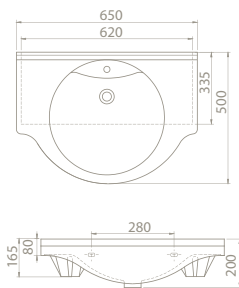

45x43 cm

066200-u
Basin, Nil

Features

Installation
Vanity / Wall hang Basin

please remove "-U"
to cancel the faucet hole

Installation
Vanity / Wall hang Basin

please remove "-U"
to cancel the faucet hole

Installation
Vanity / Wall hang Basin

please remove "-U"
to cancel the faucet hole

	61,5x33	51,5x33	41,5x30
	16	13	11
	22x66x53	22x57x51	21x47x47
	40"HC Cont. : 34 110x110x248	40"HC Cont. : 44 114x114x240	40"HC Cont. : 60 110x110x249
	Truck : 34 110x110x248	Truck : 44 114x114x240	Truck : 60 110x110x249