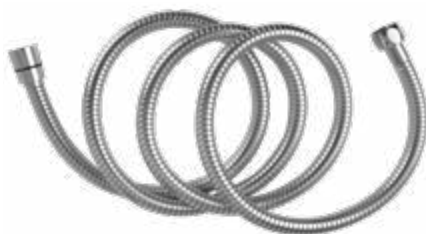

Shower Spiral

9SS1500010 (150 cm)

Shower Spiral

9SS1750010 (175 cm)

- Chrome plated brass
- Anti-Twist Spiral Hose Manufactured from 304 Stainless (inox) Steel
- 150-195 cm extensible spiral Hose
- 175-235 cm extensible spiral Hose

DOUBLE-LOCK
SHOWER HOSES

EXTENDABLE SPIRAL IN
THE RANGE OF
150-195 CM

EXTENDABLE SPIRAL IN
THE RANGE OF
175-235 CM

Inner Diameter
(mm)
7,4

Working Pressure
(kgs/cm²)
5

Minimum Bending
Radius (mm)
37

Outer Diameter
(mm)
14

26 Lit / Min. at
3 Bar
26

Fitting Inner
Diameter
6,2

Working Temperature
(°C)
70