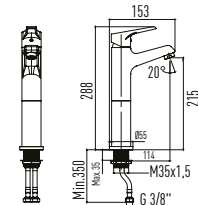

9FA201K99N10

Kitchen Mixer,
Chrome

Pieces in Box 8