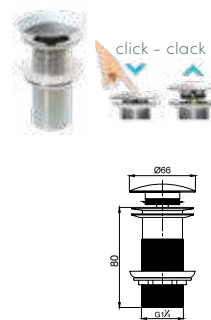

Click-clack Basin Drains

Features

- Chrome Coated
- Brass Material
- G1 ¼ Connection

Circle Pop-up Waste for Washbasin

9SB001M010

Circle Pop-up Waste for Washbasin

9SB001M011

one