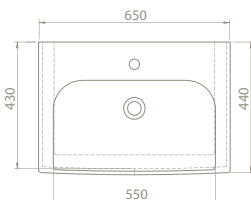

65x45 cm

034100-u
Basin, Roma

Features

Installation
Vanity / Wall hang Basin

*please remove "-U"
to cancel the faucet hole*

Colours

- 034100-97
  white matte
- 034108-97
  cappuccino matte
- 034109-97
  anthracite matte

	61x42
	15
	18x67x48
	40"HC Cont. : 46 105x120x242
	Truck : 50 105x120x254