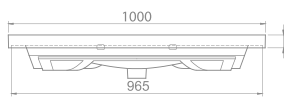

80x45 cm

032200-u
Basin, Elite

Installation
Vanity / Wall hang Basin

*please remove "-U"
to cancel the faucet hole*

032200-97

032208-97

032209-97

	116x42	94x42	84,7x42,2	76,2x42,5
	29	23	20	18
	20x122x49	19x102x49	19x92x49	20x82x48
	40"HC Cont. : 24 120x120x210	40"HC Cont. : 28 100x120x246	40"HC Cont. : 28 93x110x248	40"HC Cont. : 28 83x120x245
	Truck : 24 120x120x210	Truck : 28 100x120x246	Truck : 28 93x110x248	Truck : 28 83x120x245