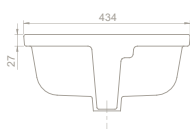

Ø 38 cm

070600
Under Counter Basin, Suit

Installation
Under Counter Basin
Wall Hang Basin/Half Pedestal

depth: 14,6 cm

8