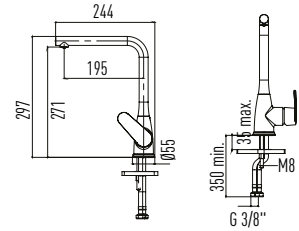

9FA200K99N10

Kitchen Mixer,
Chrome

Pieces in Box 5