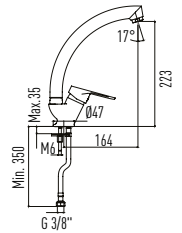

GARDA

- 35 mm ceramic cartridge with adjustable temperature Flow Rate Limitation
- %50 less water consumption
- Easy installation
- 5 Year guarantee

9FA203W99N10

Washbasin Mixer,
Chrome

Pieces in Box 8

9FA203K99N10

Kitchen Mixer,
Chrome

Pieces in Box 8

9FA203B99N10

Bath Mixer,
Chrome

Pieces in Box 8

9FA203W99N20

Washbasin Mixer,
Swivel Spout, Chrome

Pieces in Box 8

9FA203B99N11

Shower Mixer,
Chrome

Pieces in Box 8

9FA203D99N10

Bidet Mixer,
Chrome

Pieces in Box 8