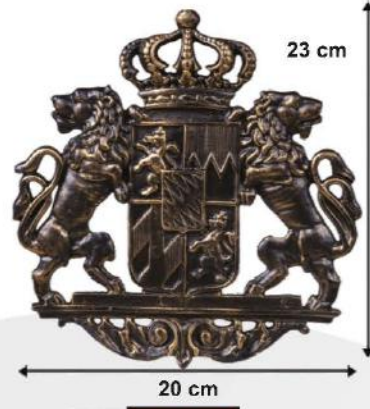

Cast Iron-Welding using rust resistant electrodes is possible

The measurements of some of the products can vary due to writing errors

KAPI ve GÖBEK AKSESUAR MODELLERİ

G-137

G-138

G-139

G-140

G-143