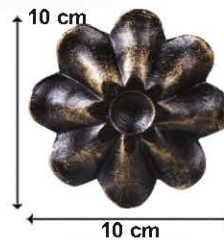

KAPI ve GÖBEK AKSESUAR MODELLERİ

G-125

Malzeme: Alüminyum Döküm Veya Pik Döküm Yapılır.
Boya &Renk: Boyasız (İsteğe Göre Boyanır.)
Pik Döküm ; Paslanmaz Elektrotla Kaynatılır.
Bazı Ürünlerin Ölçüleri; Yazım Hatasından Dolayı Farklı Olabilir. 30

Material : Aluminum Cast & Cast Iron
Paint &Colours: Unpainted (Painting Depending On Request)
Cast Iron-Welding using rust resistant electrodes is possible
The measurements of some of the products can vary due to writing errors