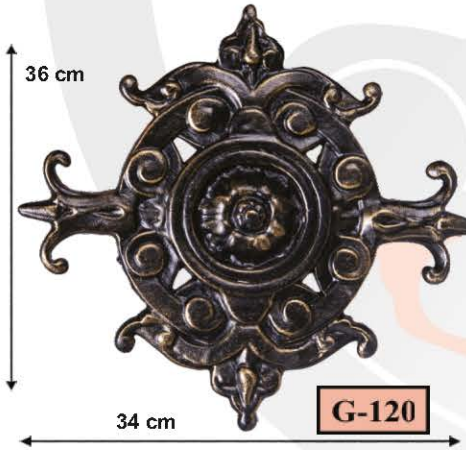

KAPI ve GÖBEK AKSESUAR MODELLERİ

G-120

Malzeme: Alüminyum Döküm Veya Pik Döküm Yapılır.
Boya &Renk: Boyasız (İsteğe Göre Boyanır.)
Pik Döküm ; Paslanmaz Elektrotla Kaynatılır.
Bazı Ürünlerin Ölçüleri; Yazım Hatasından Dolayı Farklı Olabilir. 30

Material : Aluminum Cast & Cast Iron
Paint &Colours: Unpainted (Painting Depending On Request)
Cast Iron-Welding using rust resistant electrodes is possible
The measurements of some of the products can vary due to writing errors