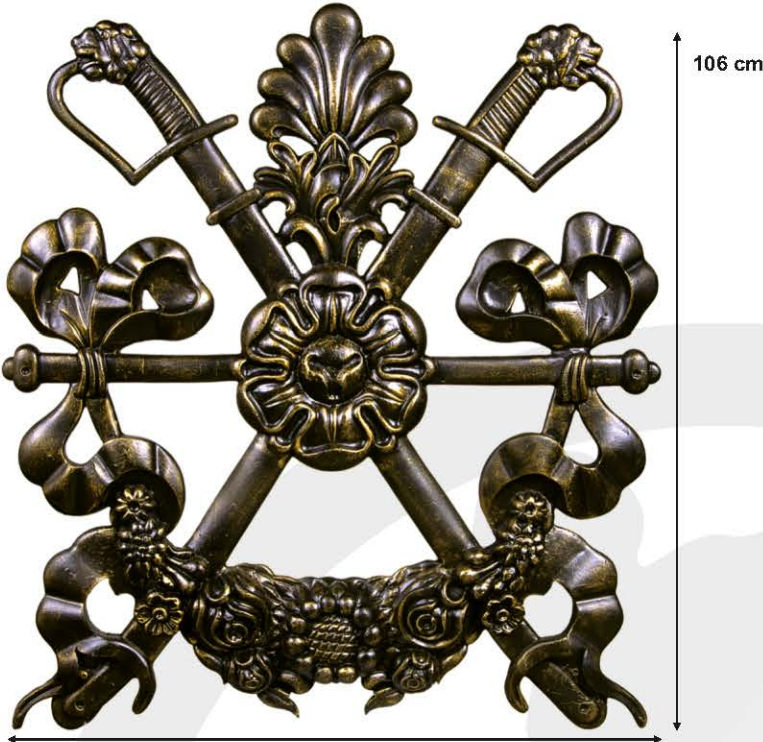

KAPI ve GÖBEK AKSESUAR MODELLERİ

95 cm
G-157