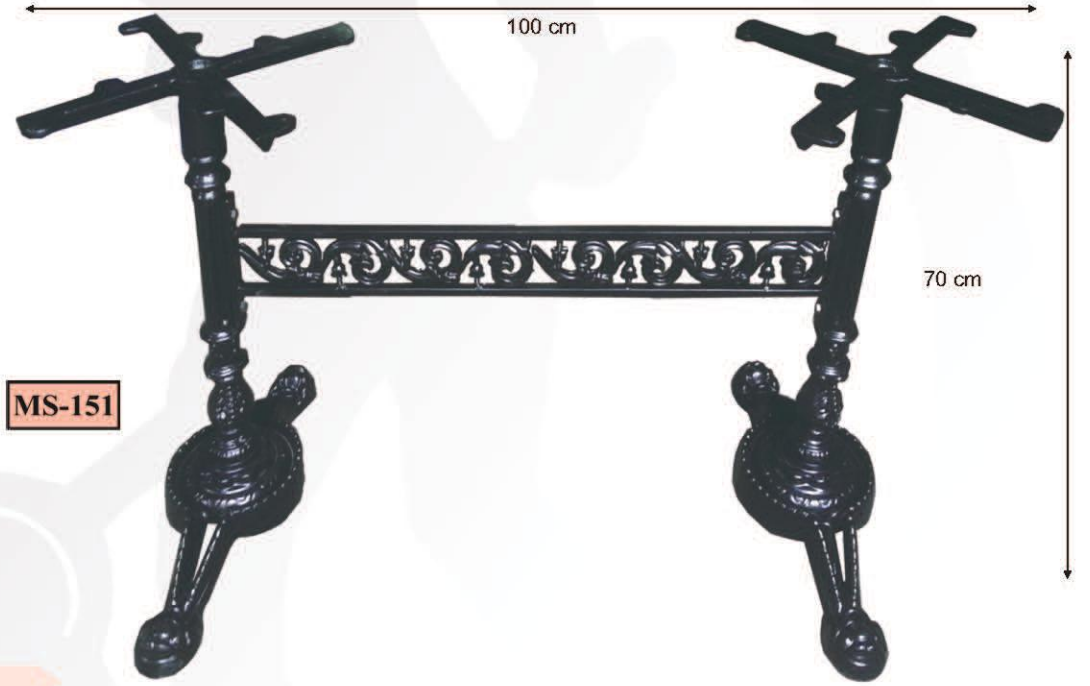

MASA MODELLERİ

Malzeme : Pik Döküm (İstenirse Alüminyum Döküm Yapılır.
Boya & Renk: Boyasız (İsteğe Göre Boyanır.)
Bazı Ürünlerin Ölçüleri; yazım hatasından dolayı farklı olabilir.

Material : Aluminum Cast & Cast Iron
Paint & Colours: Unpainted (Painting Depending On Request)