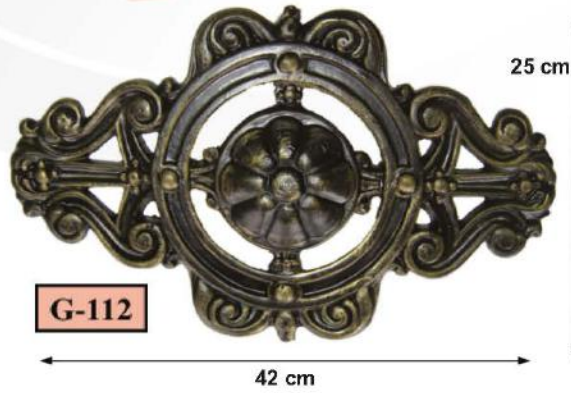

KAPI ve GÖBEK AKSESUAR MODELLERİ

Malzeme: Alüminyum Döküm Veya Pik Döküm Yapılır.
Boya & Renk: Boyasız (İsteğe Göre Boyanır.)
Pik Döküm ; Paslanmaz Elektrotla Kaynatılır.
Bazı Ürünlerin Ölçüleri; Yazım Hatasından Dolayı Farklı Olabilir. 29

Material : Aluminum Cast & Cast Iron
Paint & Colours: Unpainted (Painting Depending On Request)
Cast Iron-Welding using rust resistant electrodes is possible
The measurements of some of the products can vary due to writing errors