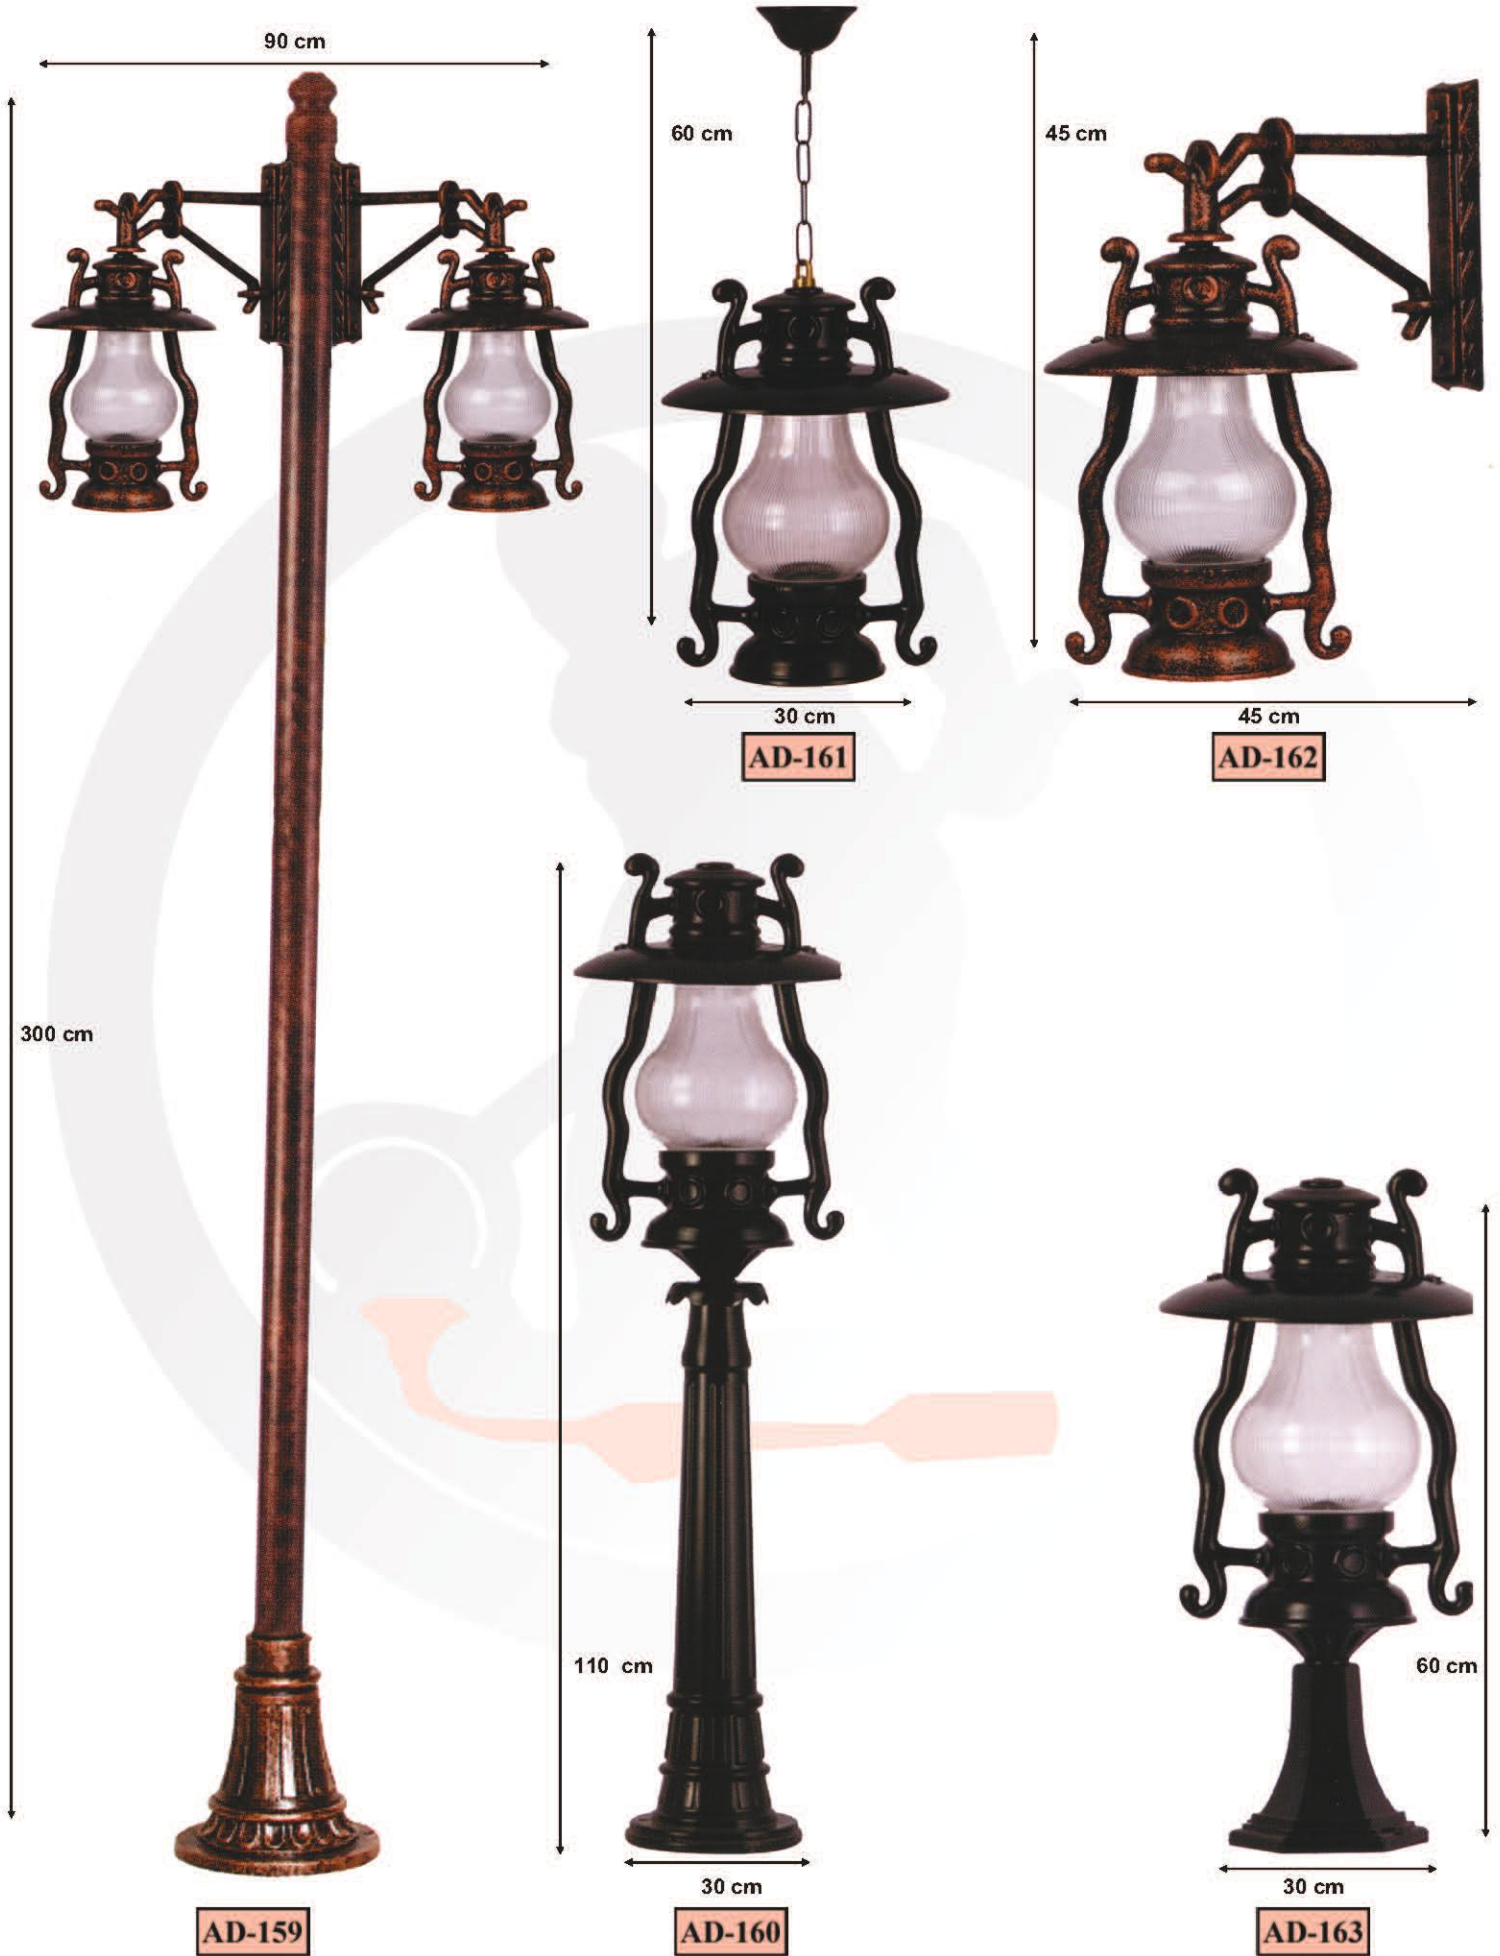

AYDINLATMA MODELLERİ

Malzeme: Alüminyum Döküm, Çelik Boru
Armatür: Alüminyum Döküm Camı: Polikarbon (PC)
Boya & Renk: Elektrostatik - Siparişe Göre.
Bazı Ürünlerin Ölçüleri; Yazım Hatasından Dolayı Farklı Olabilir.

Material : Aluminum Cast, Steel Pipe
Armature: Aluminum Cast Glass: Polycarbonate (PC)
Paint & Colours: Electrostatic - Mode To Order
The measurements of some of the products can vary due to writing errors