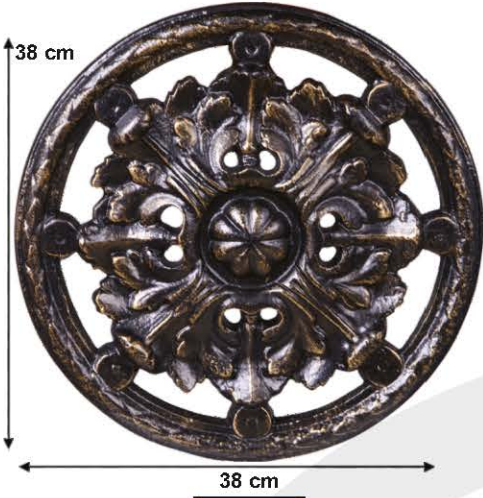

KAPI ve GÖBEK AKSESUAR MODELLERİ

G-114