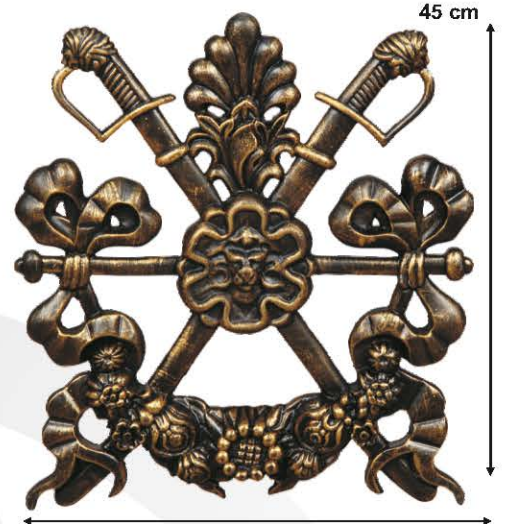

KAPI ve GÖBEK AKSESUAR MODELLERİ

39 cm
G-158

Malzeme: Alüminyum Döküm Veya Pik Döküm Yapılır.
Boya & Renk: Boyasız (İsteğe Göre Boyanır.)
Pik Döküm ; Paslanmaz Elektrotla Kaynatılır.
Bazı Ürünlerin Ölçüleri; Yazım Hatasından Dolayı Farklı Olabilir. 34

Material : Aluminum Cast & Cast Iron
Paint & Colours: Unpainted (Painting Depending On Request)
Cast Iron-Welding using rust resistant electrodes is possible
The measurements of some of the products can vary due to writing errors