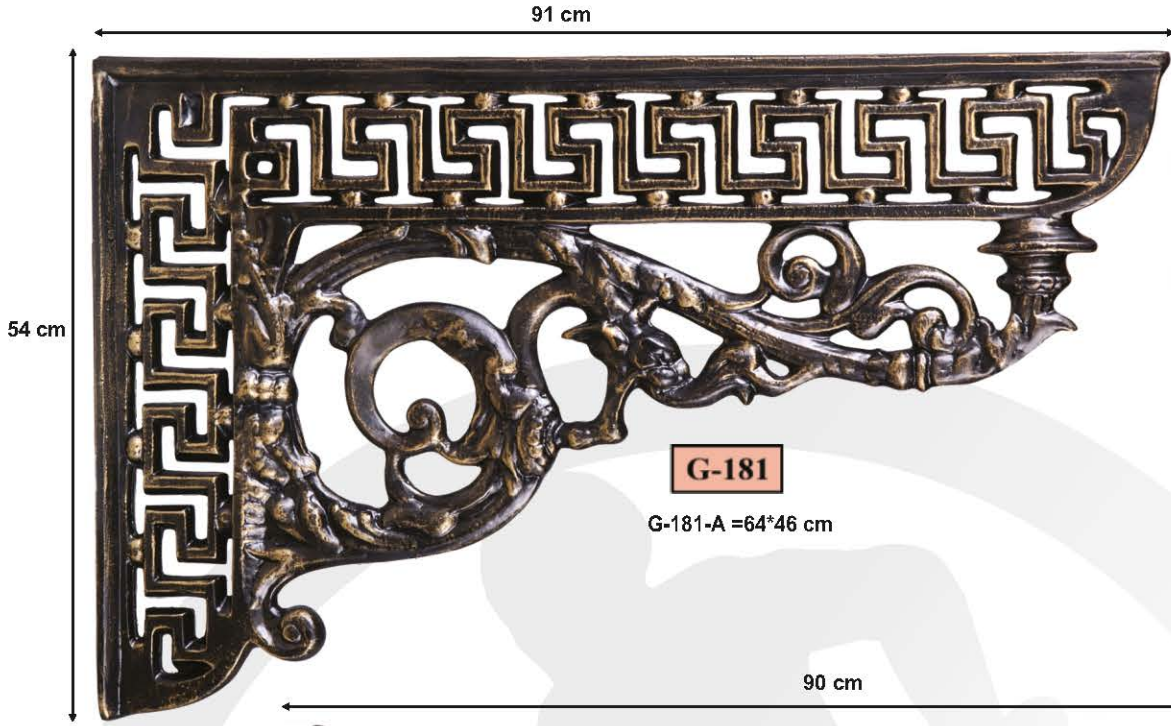

KAPI ve GÖBEK AKSESUAR MODELLERİ

Malzeme: Alüminyum Döküm Veya Pik Döküm Yapılır.
Boya & Renk: Boyasız (İsteğe Göre Boyanır.)
Pik Döküm ; Paslanmaz Elektrotla Kaynatılır.
Bazı Ürünlerin Ölçüleri; Yazım Hatasından Dolayı Farklı Olabilir. 37

Material : Aluminum Cast & Cast Iron
Paint & Colours: Unpainted (Painting Depending On Request)
Cast Iron-Welding using rust resistant electrodes is possible
The measurements of some of the products can vary due to writing errors