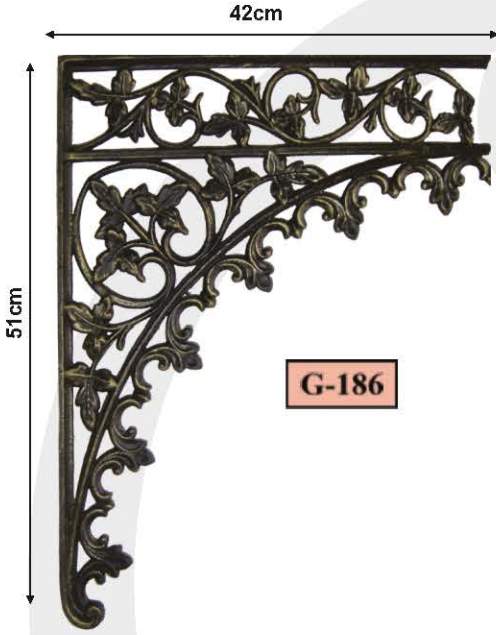

KAPI ve GÖBEK AKSESUAR MODELLERİ

Malzeme: Alüminyum Döküm Veya Pik Döküm Yapılır.
Boya & Renk: Boyasız (İsteğe Göre Boyanır.)
Pik Döküm ; Paslanmaz Elektrotla Kaynatılır.
Bazı Ürünlerin Ölçüleri; Yazım Hatasından Dolayı Farklı Olabilir. 38

Material : Aluminum Cast & Cast Iron
Paint & Colours: Unpainted (Painting Depending On Request)
Cast Iron-Welding using rust resistant electrodes is possible
The measurements of some of the products can vary due to writing errors