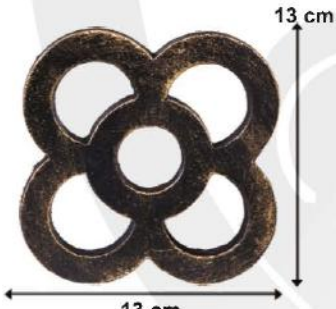

KAPI ve GÖBEK AKSESUAR MODELLERİ

G-142

Malzeme: Alüminyum Döküm Veya Pik Döküm Yapılır.
Boya & Renk: Boyasız (İsteğe Göre Boyanır.)
Pik Döküm ; Paslanmaz Elektrotla Kaynatılır.
Bazı Ürünlerin Ölçüleri; Yazım Hatasından Dolayı Farklı Olabilir. 32

Material : Aluminum Cast & Cast Iron
Paint & Colours: Unpainted (Painting Depending On Request)
Cast Iron-Welding using rust resistant electrodes is possible
The measurements of some of the products can vary due to writing errors