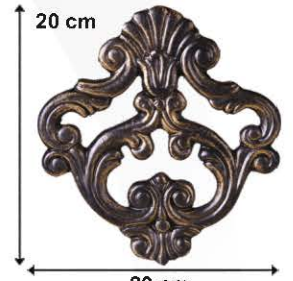

KAPI ve GÖBEK AKSESUAR MODELLERİ

G-119

Malzeme: Alüminyum Döküm Veya Pik Döküm Yapılır.
Boya &Renk: Boyasız (İsteğe Göre Boyanır.)
Pik Döküm ; Paslanmaz Elektrotla Kaynatılır.
Bazı Ürünlerin Ölçüleri; Yazım Hatasından Dolayı Farklı Olabilir. 30

Material : Aluminum Cast & Cast Iron
Paint &Colours: Unpainted (Painting Depending On Request)
Cast Iron-Welding using rust resistant electrodes is possible
The measurements of some of the products can vary due to writing errors