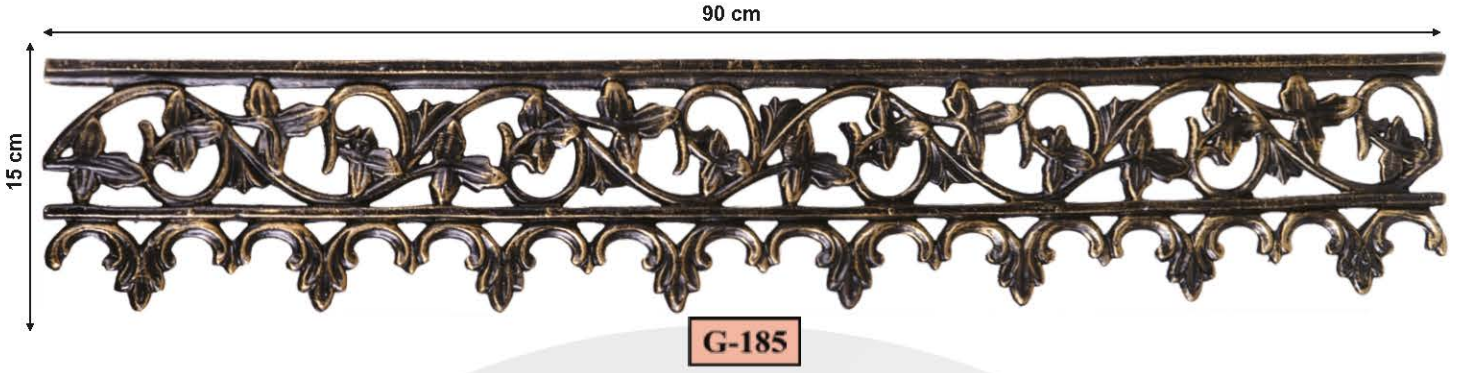

KAPI ve GÖBEK AKSESUAR MODELLERİ

Malzeme: Alüminyum Döküm Veya Pik Döküm Yapılır.
Boya & Renk: Boyasız (İsteğe Göre Boyanır.)
Pik Döküm ; Paslanmaz Elektrotla Kaynatılır.
Bazı Ürünlerin Ölçüleri; Yazım Hatasından Dolayı Farklı Olabilir. 38

Material : Aluminum Cast & Cast Iron
Paint & Colours: Unpainted (Painting Depending On Request)
Cast Iron-Welding using rust resistant electrodes is possible
The measurements of some of the products can vary due to writing errors