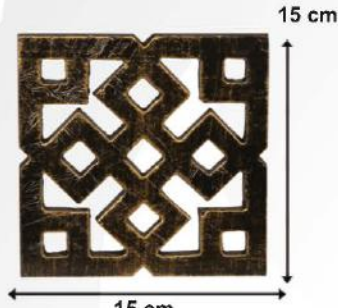

KAPI ve GÖBEK AKSESUAR MODELLERİ

G-153

Malzeme: Alüminyum Döküm Veya Pik Döküm Yapılır.
Boya & Renk: Boyasız (İsteğe Göre Boyanır.)
Pik Döküm ; Paslanmaz Elektrotla Kaynatılır.
Bazı Ürünlerin Ölçüleri; Yazım Hatasından Dolayı Farklı Olabilir. 32

Material : Aluminum Cast & Cast Iron
Paint & Colours: Unpainted (Painting Depending On Request)
Cast Iron-Welding using rust resistant electrodes is possible
The measurements of some of the products can vary due to writing errors