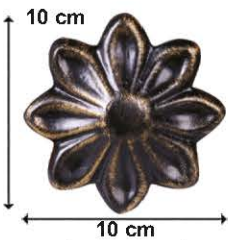

KAPI ve GÖBEK AKSESUAR MODELLERİ

G-123

Malzeme: Alüminyum Döküm Veya Pik Döküm Yapılır.
Boya &Renk: Boyasız (İsteğe Göre Boyanır.)
Pik Döküm ; Paslanmaz Elektrotla Kaynatılır.
Bazı Ürünlerin Ölçüleri; Yazım Hatasından Dolayı Farklı Olabilir. 30

Material : Aluminum Cast & Cast Iron
Paint &Colours: Unpainted (Painting Depending On Request)
Cast Iron-Welding using rust resistant electrodes is possible
The measurements of some of the products can vary due to writing errors