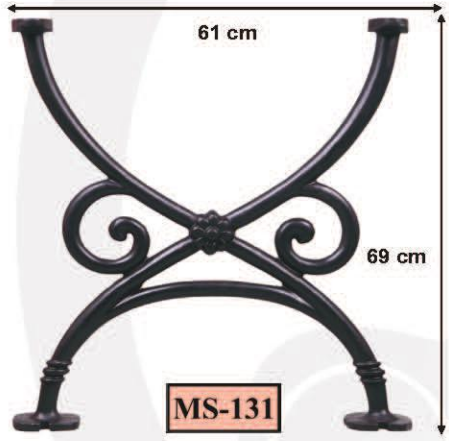

MASA MODELLERİ

Malzeme: Pik Döküm (İstenirse Alüminyum Döküm Yapılır.)
Boya & Renk: Boyasız (İsteğe Göre Boyanır.)
Bazı Ürünlerin Ölçüleri; Yazım Hatasından Dolayı Farklı Olabilir.

Material : Cast Iron & Aluminum Cast
Paint & Colours: Unpainted (Painting Depending On Request)
The measurements of some of the products can vary due to writing errors