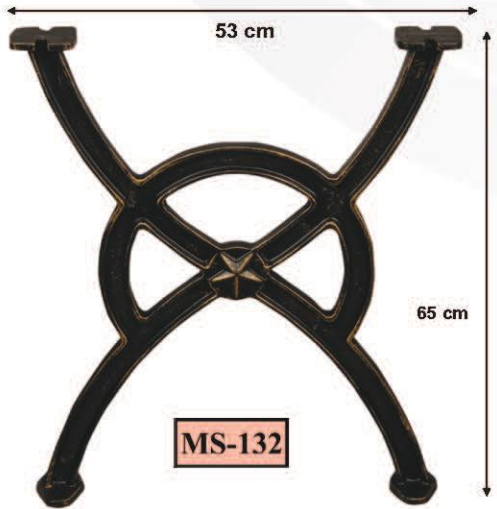

MASA MODELLERİ

Malzeme: Pik Döküm (İstenirse Alüminyum Döküm Yapılır.)
Boya & Renk: Boyasız (İsteğe Göre Boyanır.)
Bazı Ürünlerin Ölçüleri; Yazım Hatasından Dolayı Farklı Olabilir.

Material : Cast Iron & Aluminum Cast
Paint & Colours: Unpainted (Painting Depending On Request)
The measurements of some of the products can vary due to writing errors