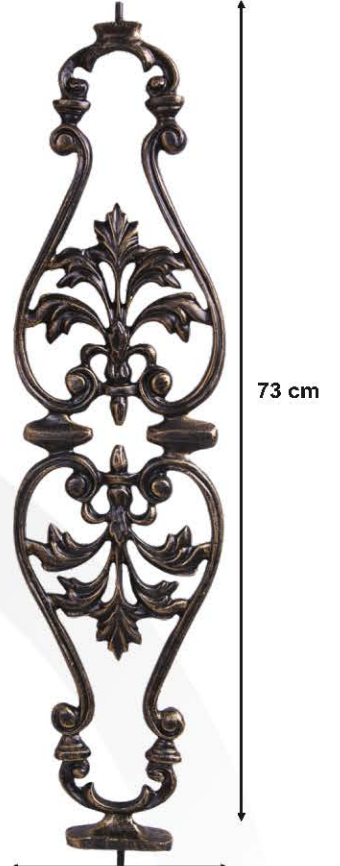

Material : Aluminum Cast & Cast Iron
Paint & Colours: Unpainted (painting depending on request)
The measurements of some of the products can vary due to writing errors

KORKULUK MODELLERİ

23 cm

K-139

19 cm

K-140

15 cm

K-141

38 cm

K-116

22 cm

K-142

15 cm