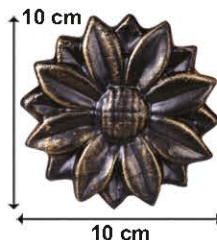

KAPI ve GÖBEK AKSESUAR MODELLERİ

G-124

Malzeme: Alüminyum Döküm Veya Pik Döküm Yapılır.
Boya &Renk: Boyasız (İsteğe Göre Boyanır.)
Pik Döküm ; Paslanmaz Elektrotla Kaynatılır.
Bazı Ürünlerin Ölçüleri; Yazım Hatasından Dolayı Farklı Olabilir. 30

Material : Aluminum Cast & Cast Iron
Paint &Colours: Unpainted (Painting Depending On Request)
Cast Iron-Welding using rust resistant electrodes is possible
The measurements of some of the products can vary due to writing errors