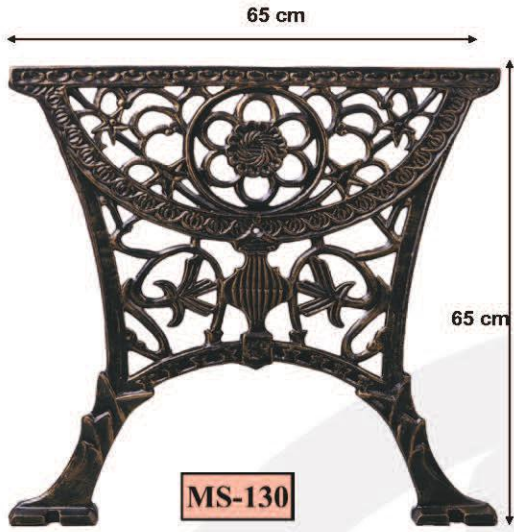

MASA MODELLERİ

Malzeme: Pik Döküm (İstenirse Alüminyum Döküm Yapılır.)
Boya & Renk: Boyasız (İsteğe Göre Boyanır.)
Bazı Ürünlerin Ölçüleri; Yazım Hatasından Dolayı Farklı Olabilir.

Material : Cast Iron & Aluminum Cast
Paint & Colours: Unpainted (Painting Depending On Request)
The measurements of some of the products can vary due to writing errors