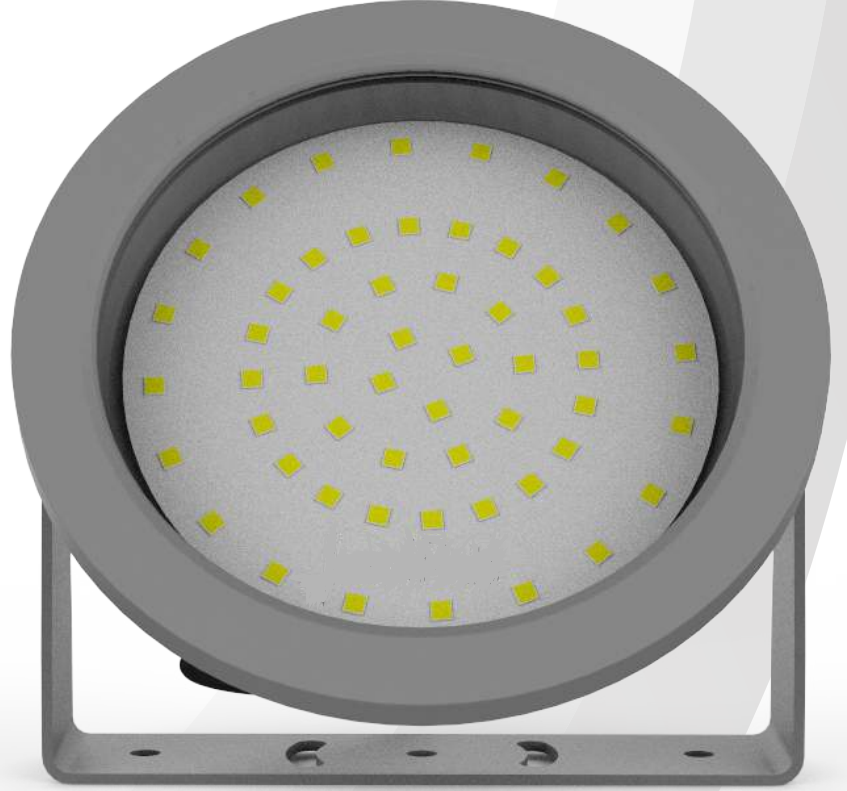

IRPA-1717

rn Detayı/ Product Details

H: 26 cm

W: 12 cm

Gve/Body: Alminyum Enjeksiyon / Aluminium

Cam/Glass: Temperli 4mm/ Tempered 4mm

LED: High Power / Mid Power ,45, 56, 70 W

Boya/Paint: Elektostatik toz boya/Electrostatic

2700K	
3000K	50.000 Saat mr
4000K	IP 65
5000K	2 Yıl Garanti
6500K	LED